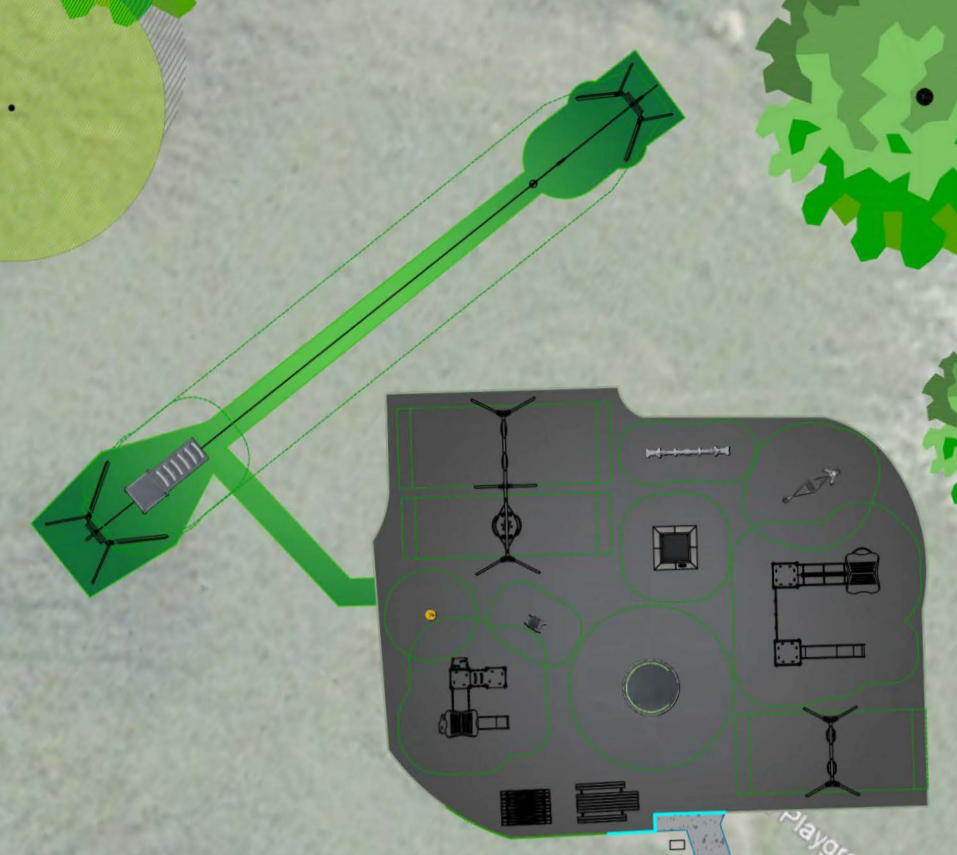

St Mary's Road Play Area

Stafford Borough Council

50 PLUS USERS
22 PLUS PLAY FEATURES
AGE 1-14+ RANGE

Woooooosh

SPIN

TRAVERSE

SWING

Cradle Swings x2

Shell-Nest Swing & Flat Swings x2

GROUP SWINGING

CLIMB

Toddler Triple Tower Multi Unit

Junior Triple Tower Multi Unit

SLIDE

High Steel Slide

Low Steel Slide

SPIN

Junior Spica

GROUP SPINNING

ROCK

ROCK TOGETHER

Inground Jumper

Horse Seesaw

JUMP

GLIDING

Picnic Table DDA

Fireman Pole

Ladybird Springer

Inclusive Play Panel

Ring Game Panel