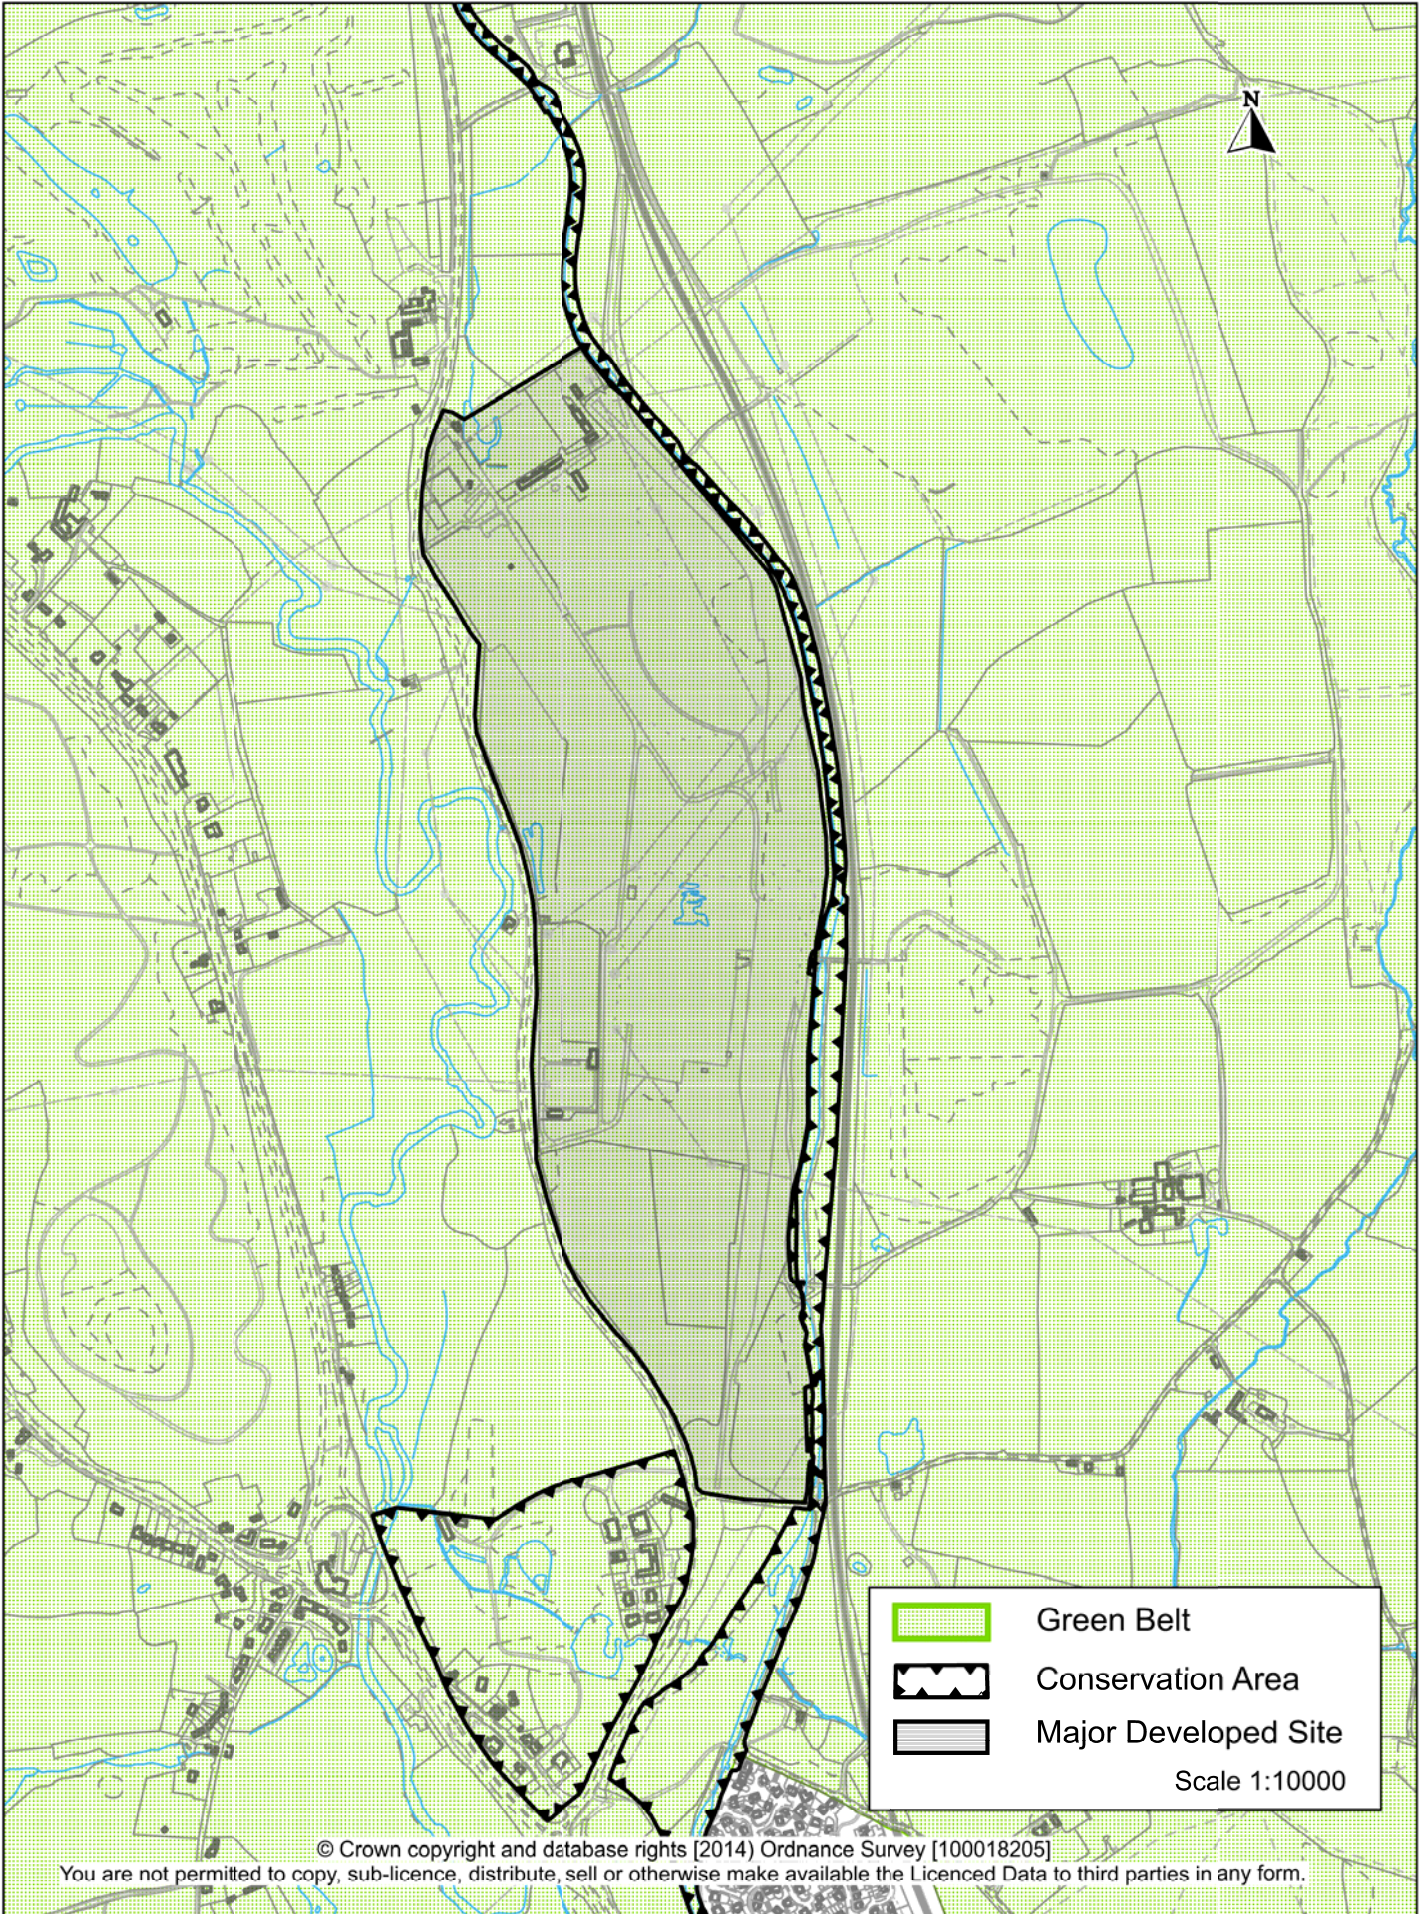

Major Developed Sites within North Staffs Green Belt Meaford

Inset Map 6

Adopted 19 June 2014

© Crown copyright and database rights [2014] Ordnance Survey [100018205]

You are not permitted to copy, sub-licence, distribute, sell or otherwise make available the Licenced Data to third parties in any form.