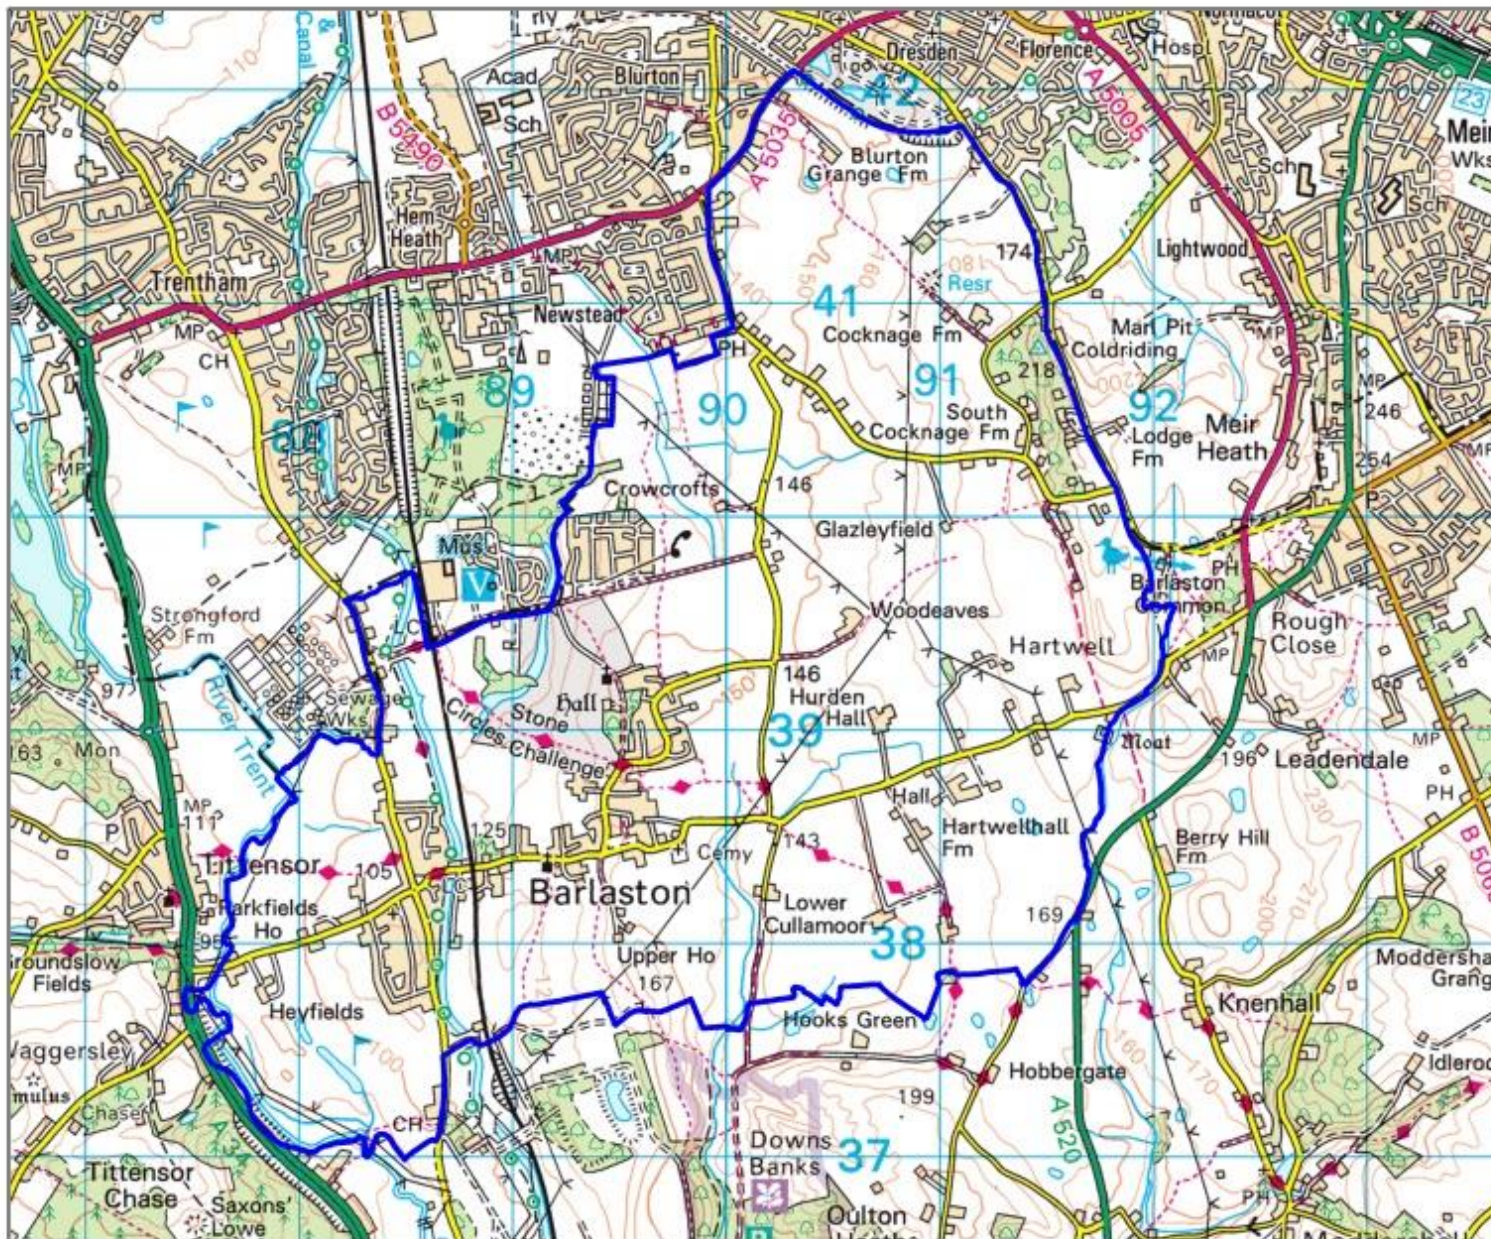

BARLASTON NEIGHBOURHOOD PLAN AREA

© Crown copyright and database rights (2019) Ordnance Survey (100018205) You are not permitted to copy, sub-license, distribute, sell, or otherwise make available the Licensed Data to third parties in any form.