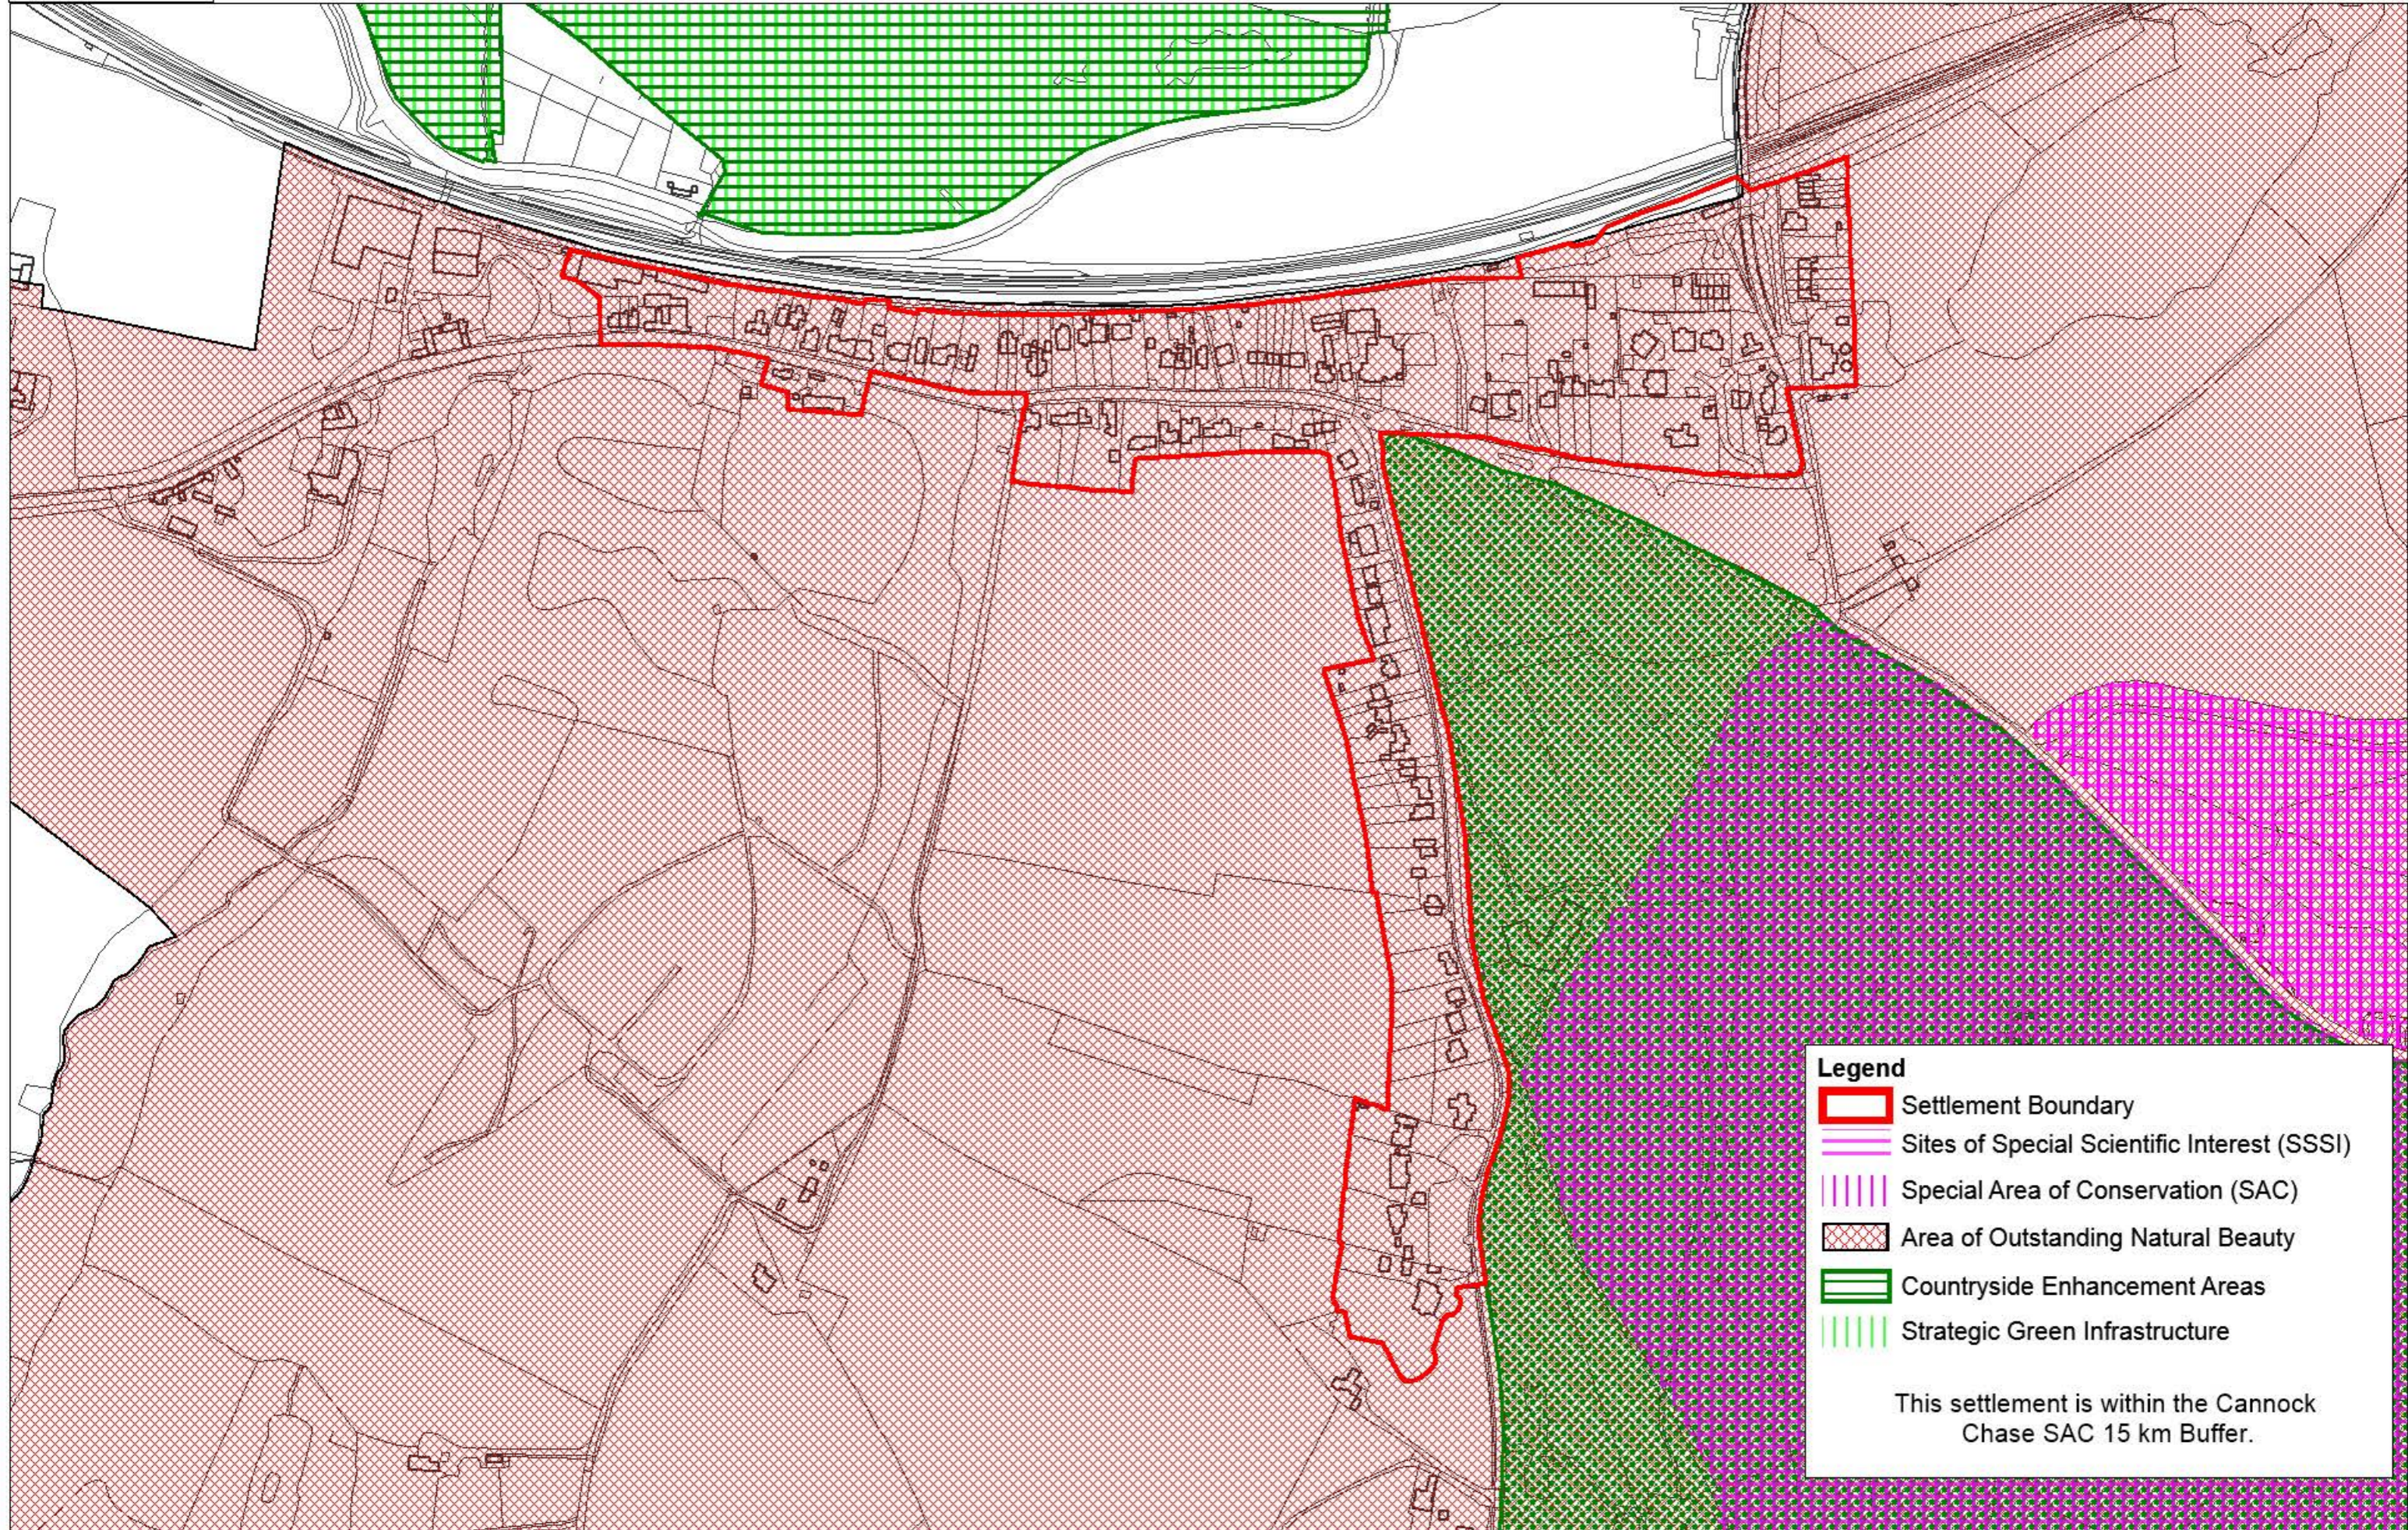

Legend

- Settlement Boundary
- Sites of Special Scientific Interest (SSSI)
- Special Area of Conservation (SAC)
- Area of Outstanding Natural Beauty
- Countryside Enhancement Areas
- Strategic Green Infrastructure

This settlement is within the Cannock Chase SAC 15 km Buffer.