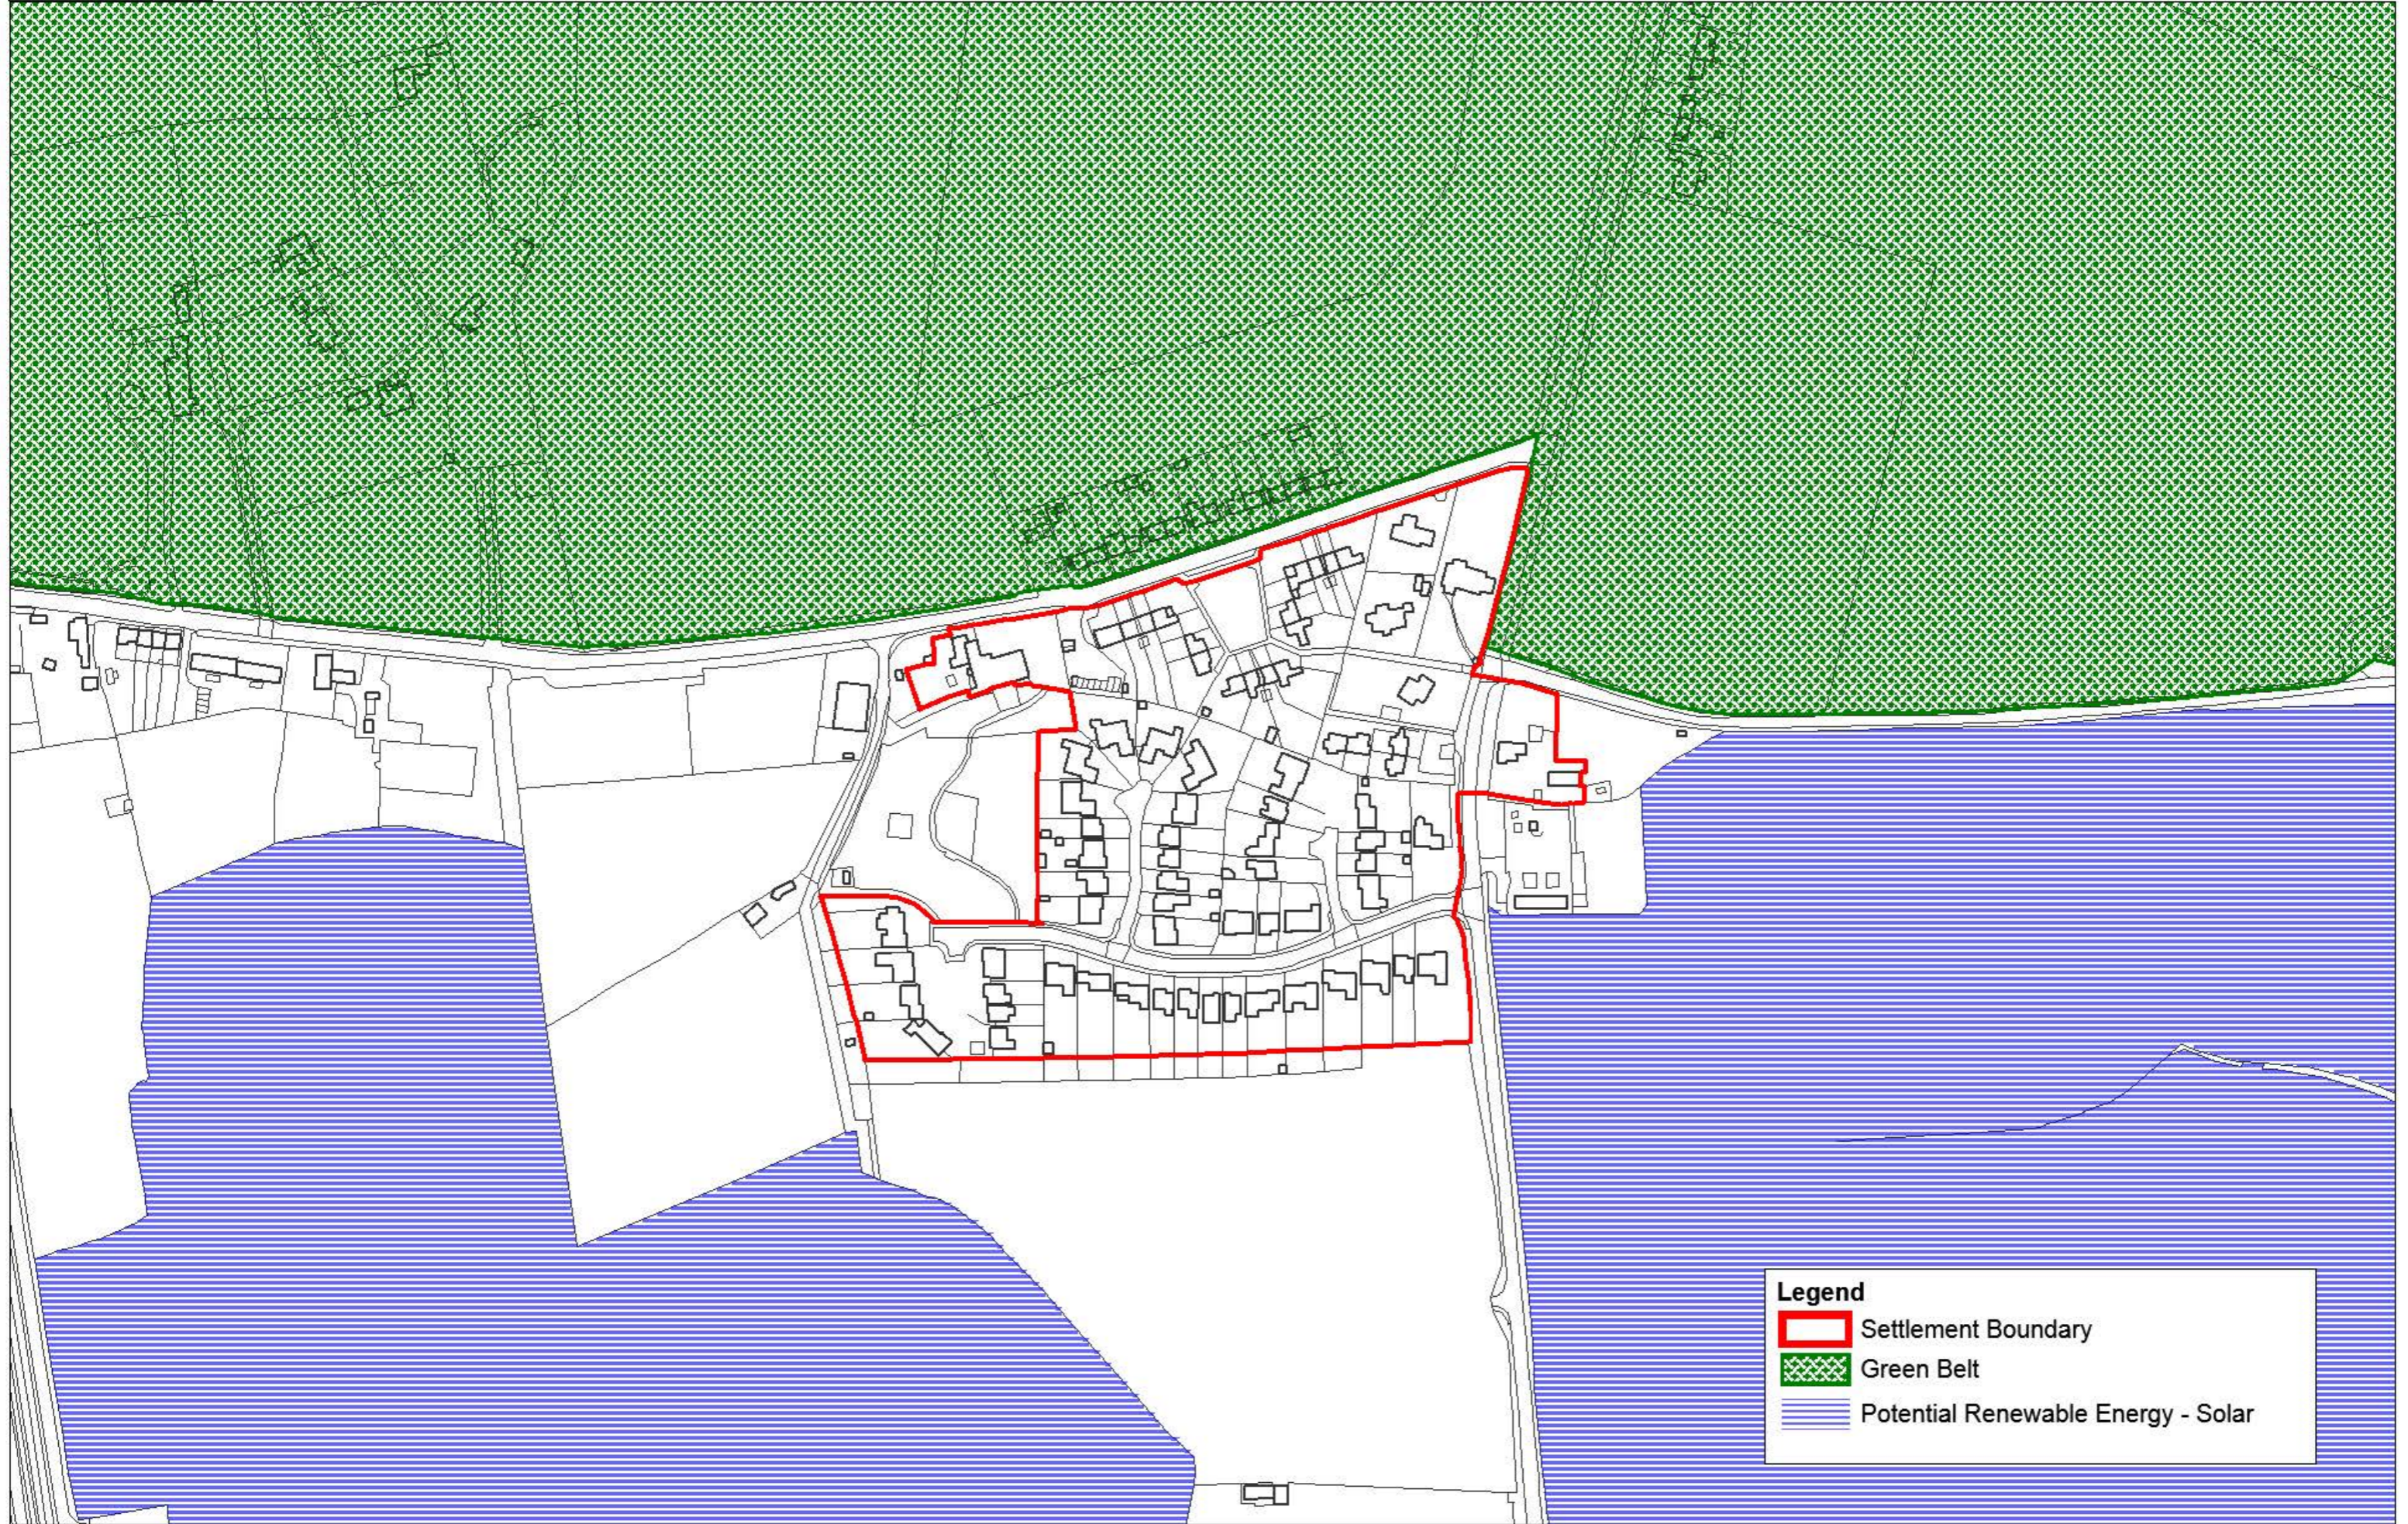

Cotes Heath

Legend

- Settlement Boundary
- Green Belt
- Potential Renewable Energy - Solar