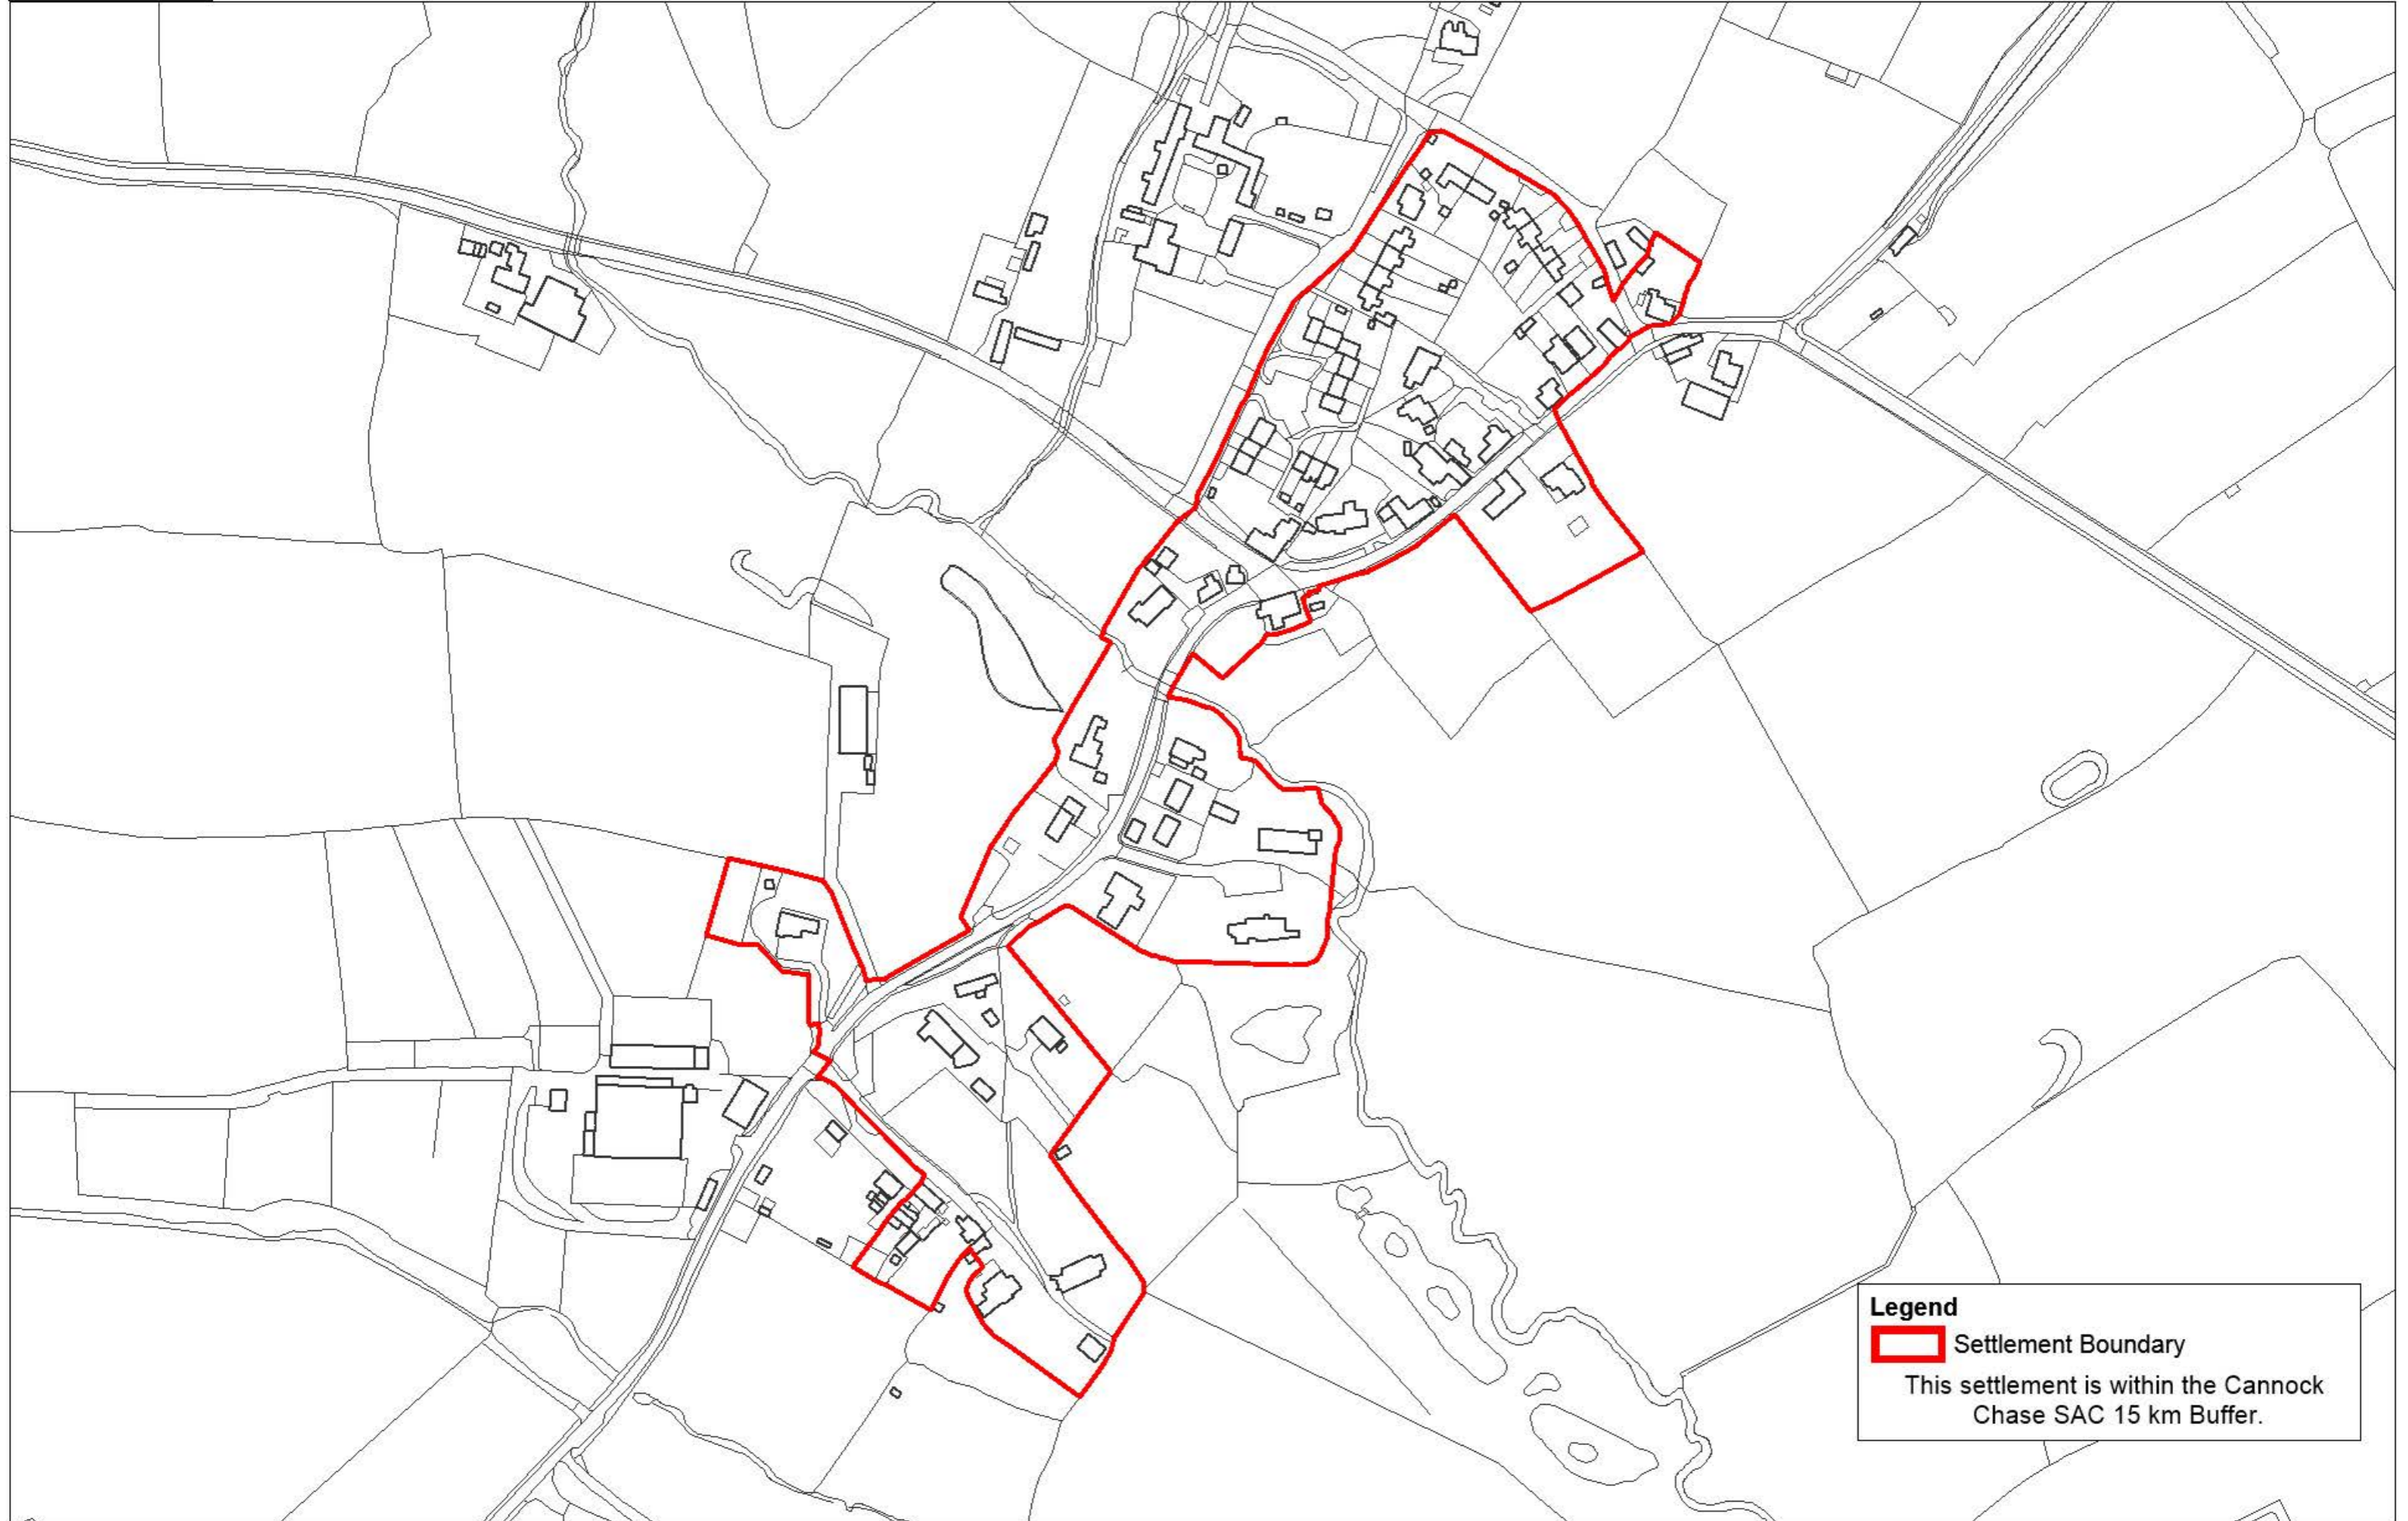

This settlement is within the Cannock Chase SAC 15 km Buffer.

# Milwich

**Legend**

 Settlement Boundary

This settlement is within the Cannock Chase SAC 15 km Buffer.

# Salt

**Legend**

-  Settlement Boundary

This settlement is within the Cannock Chase SAC 15 km Buffer.