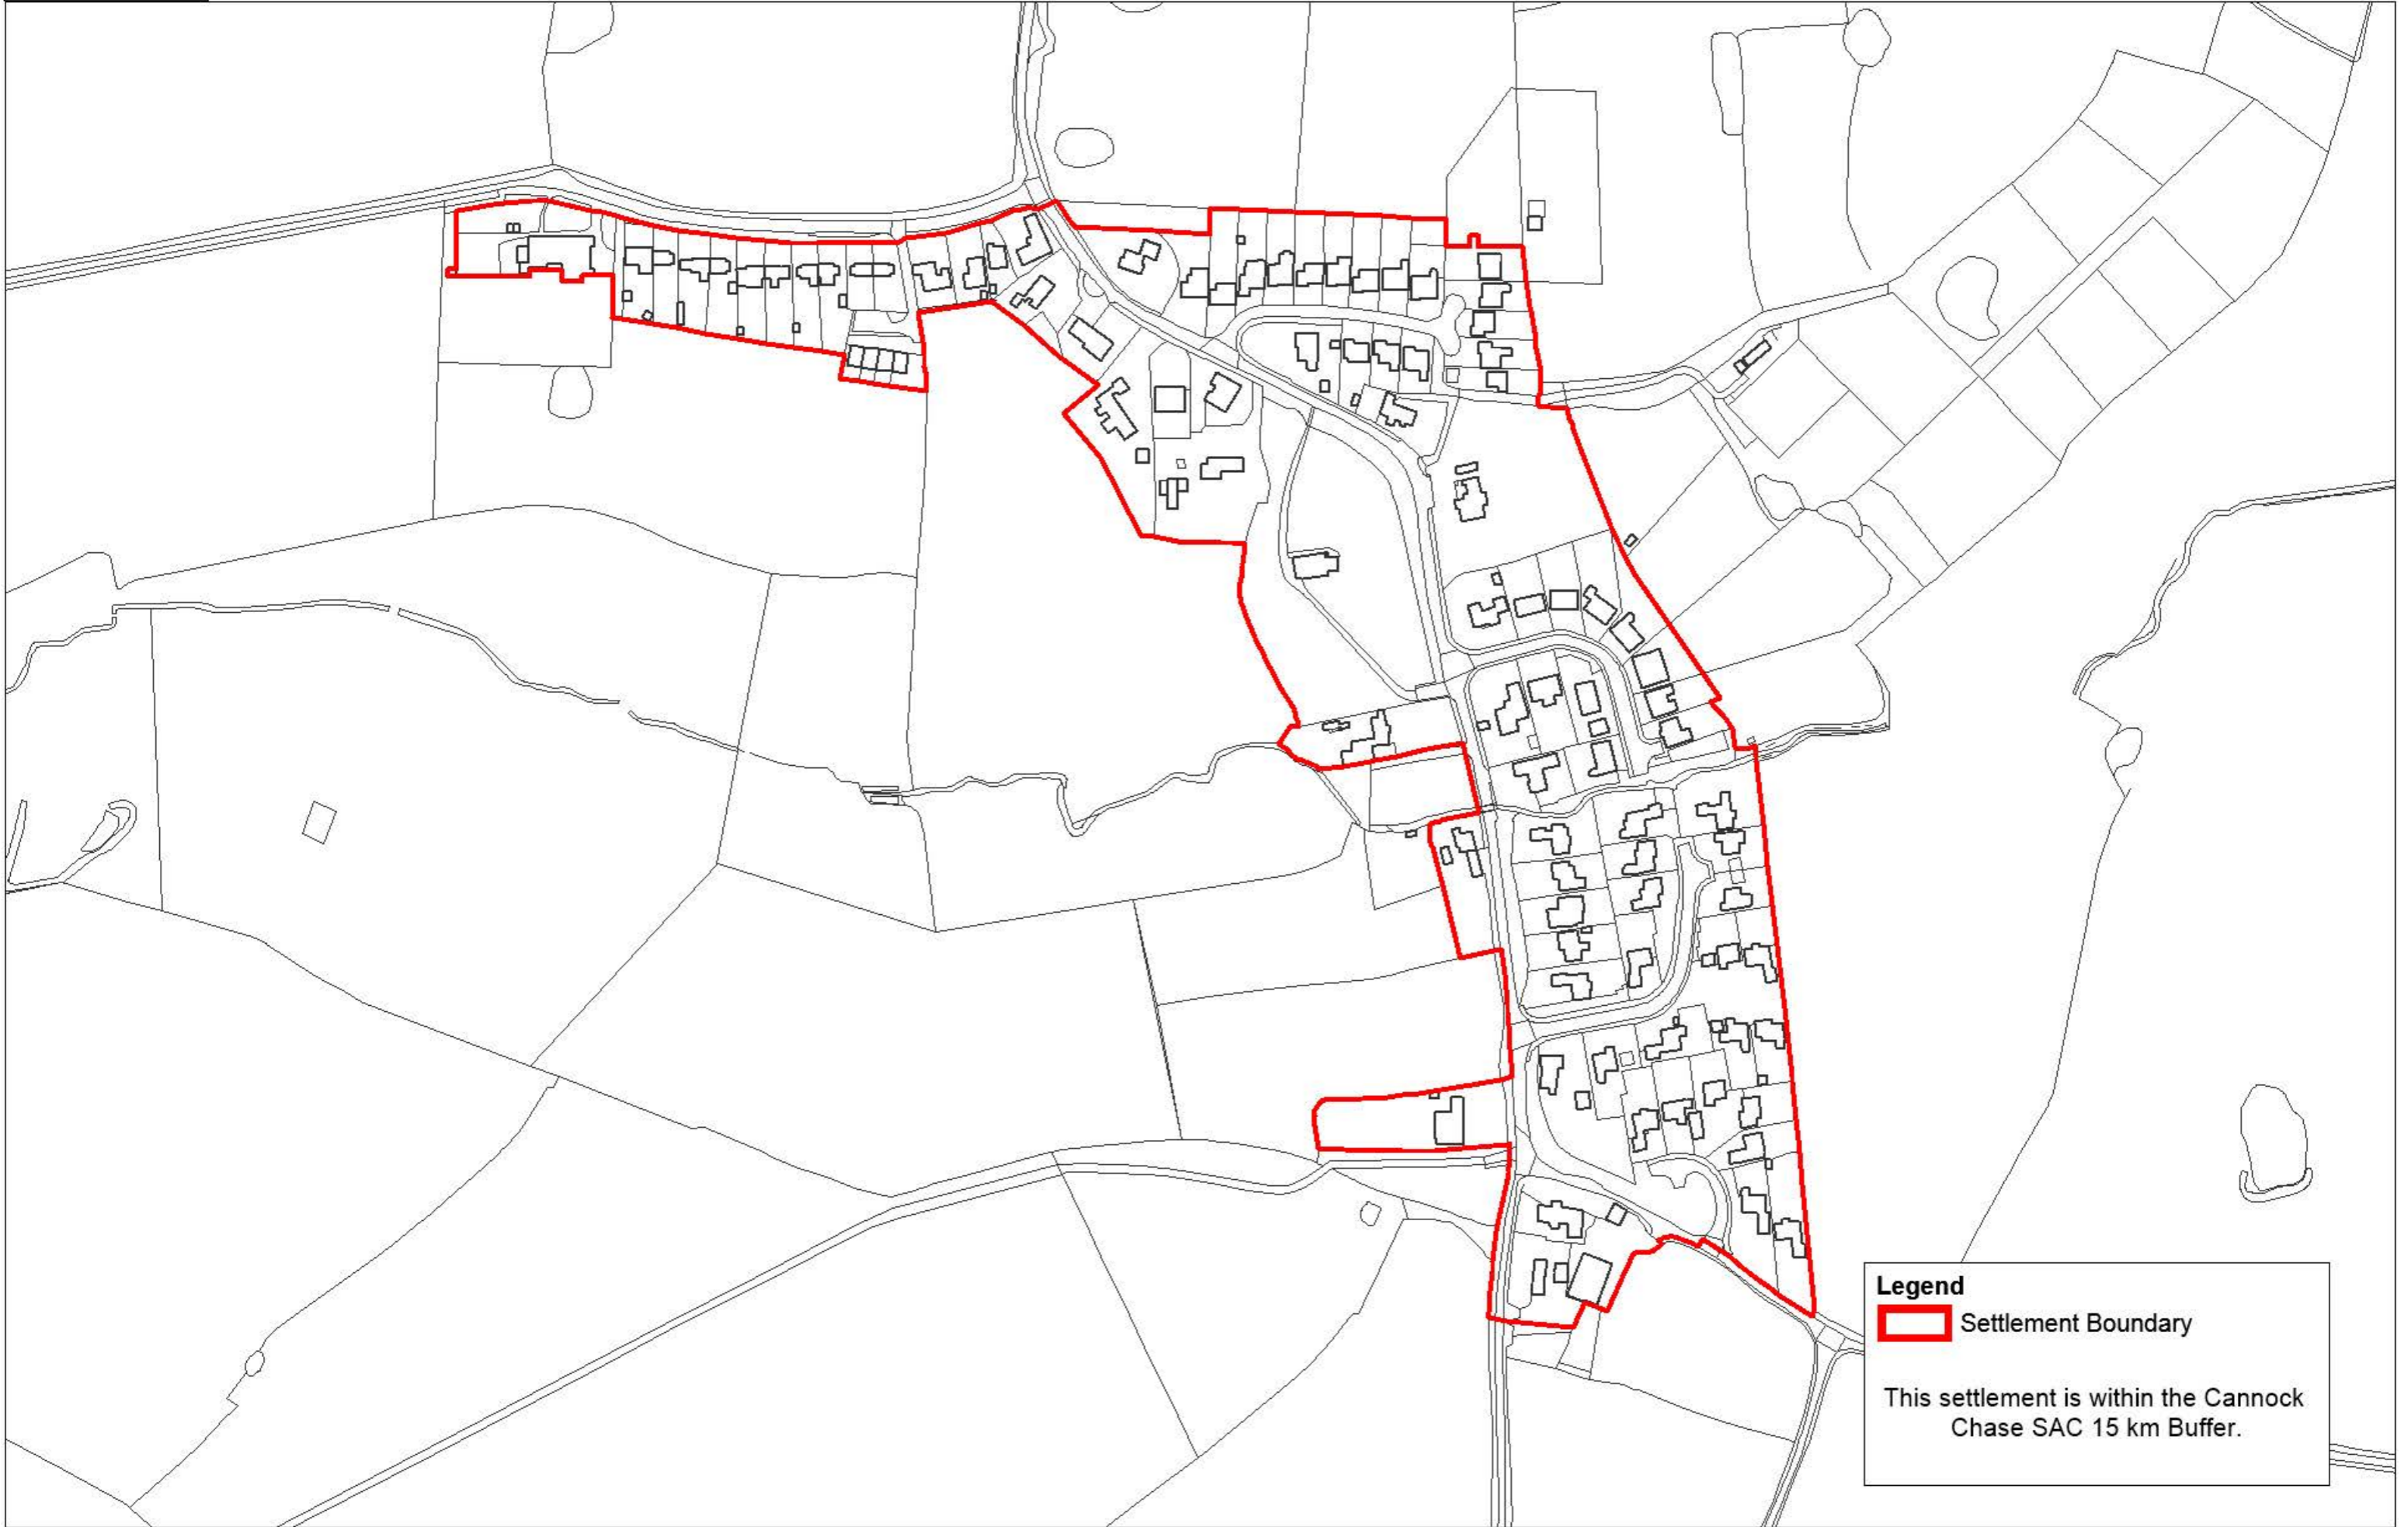

# Norbury

**Legend**  
 Settlement Boundary

# Norton Bridge

**Legend**

-  Settlement Boundary

This settlement is within the Cannock Chase SAC 15 km Buffer.

# Ranton

**Legend**

-  Settlement Boundary

This settlement is within the Cannock Chase SAC 15 km Buffer.

# Salt

**Legend**

-  Settlement Boundary

This settlement is within the Cannock Chase SAC 15 km Buffer.