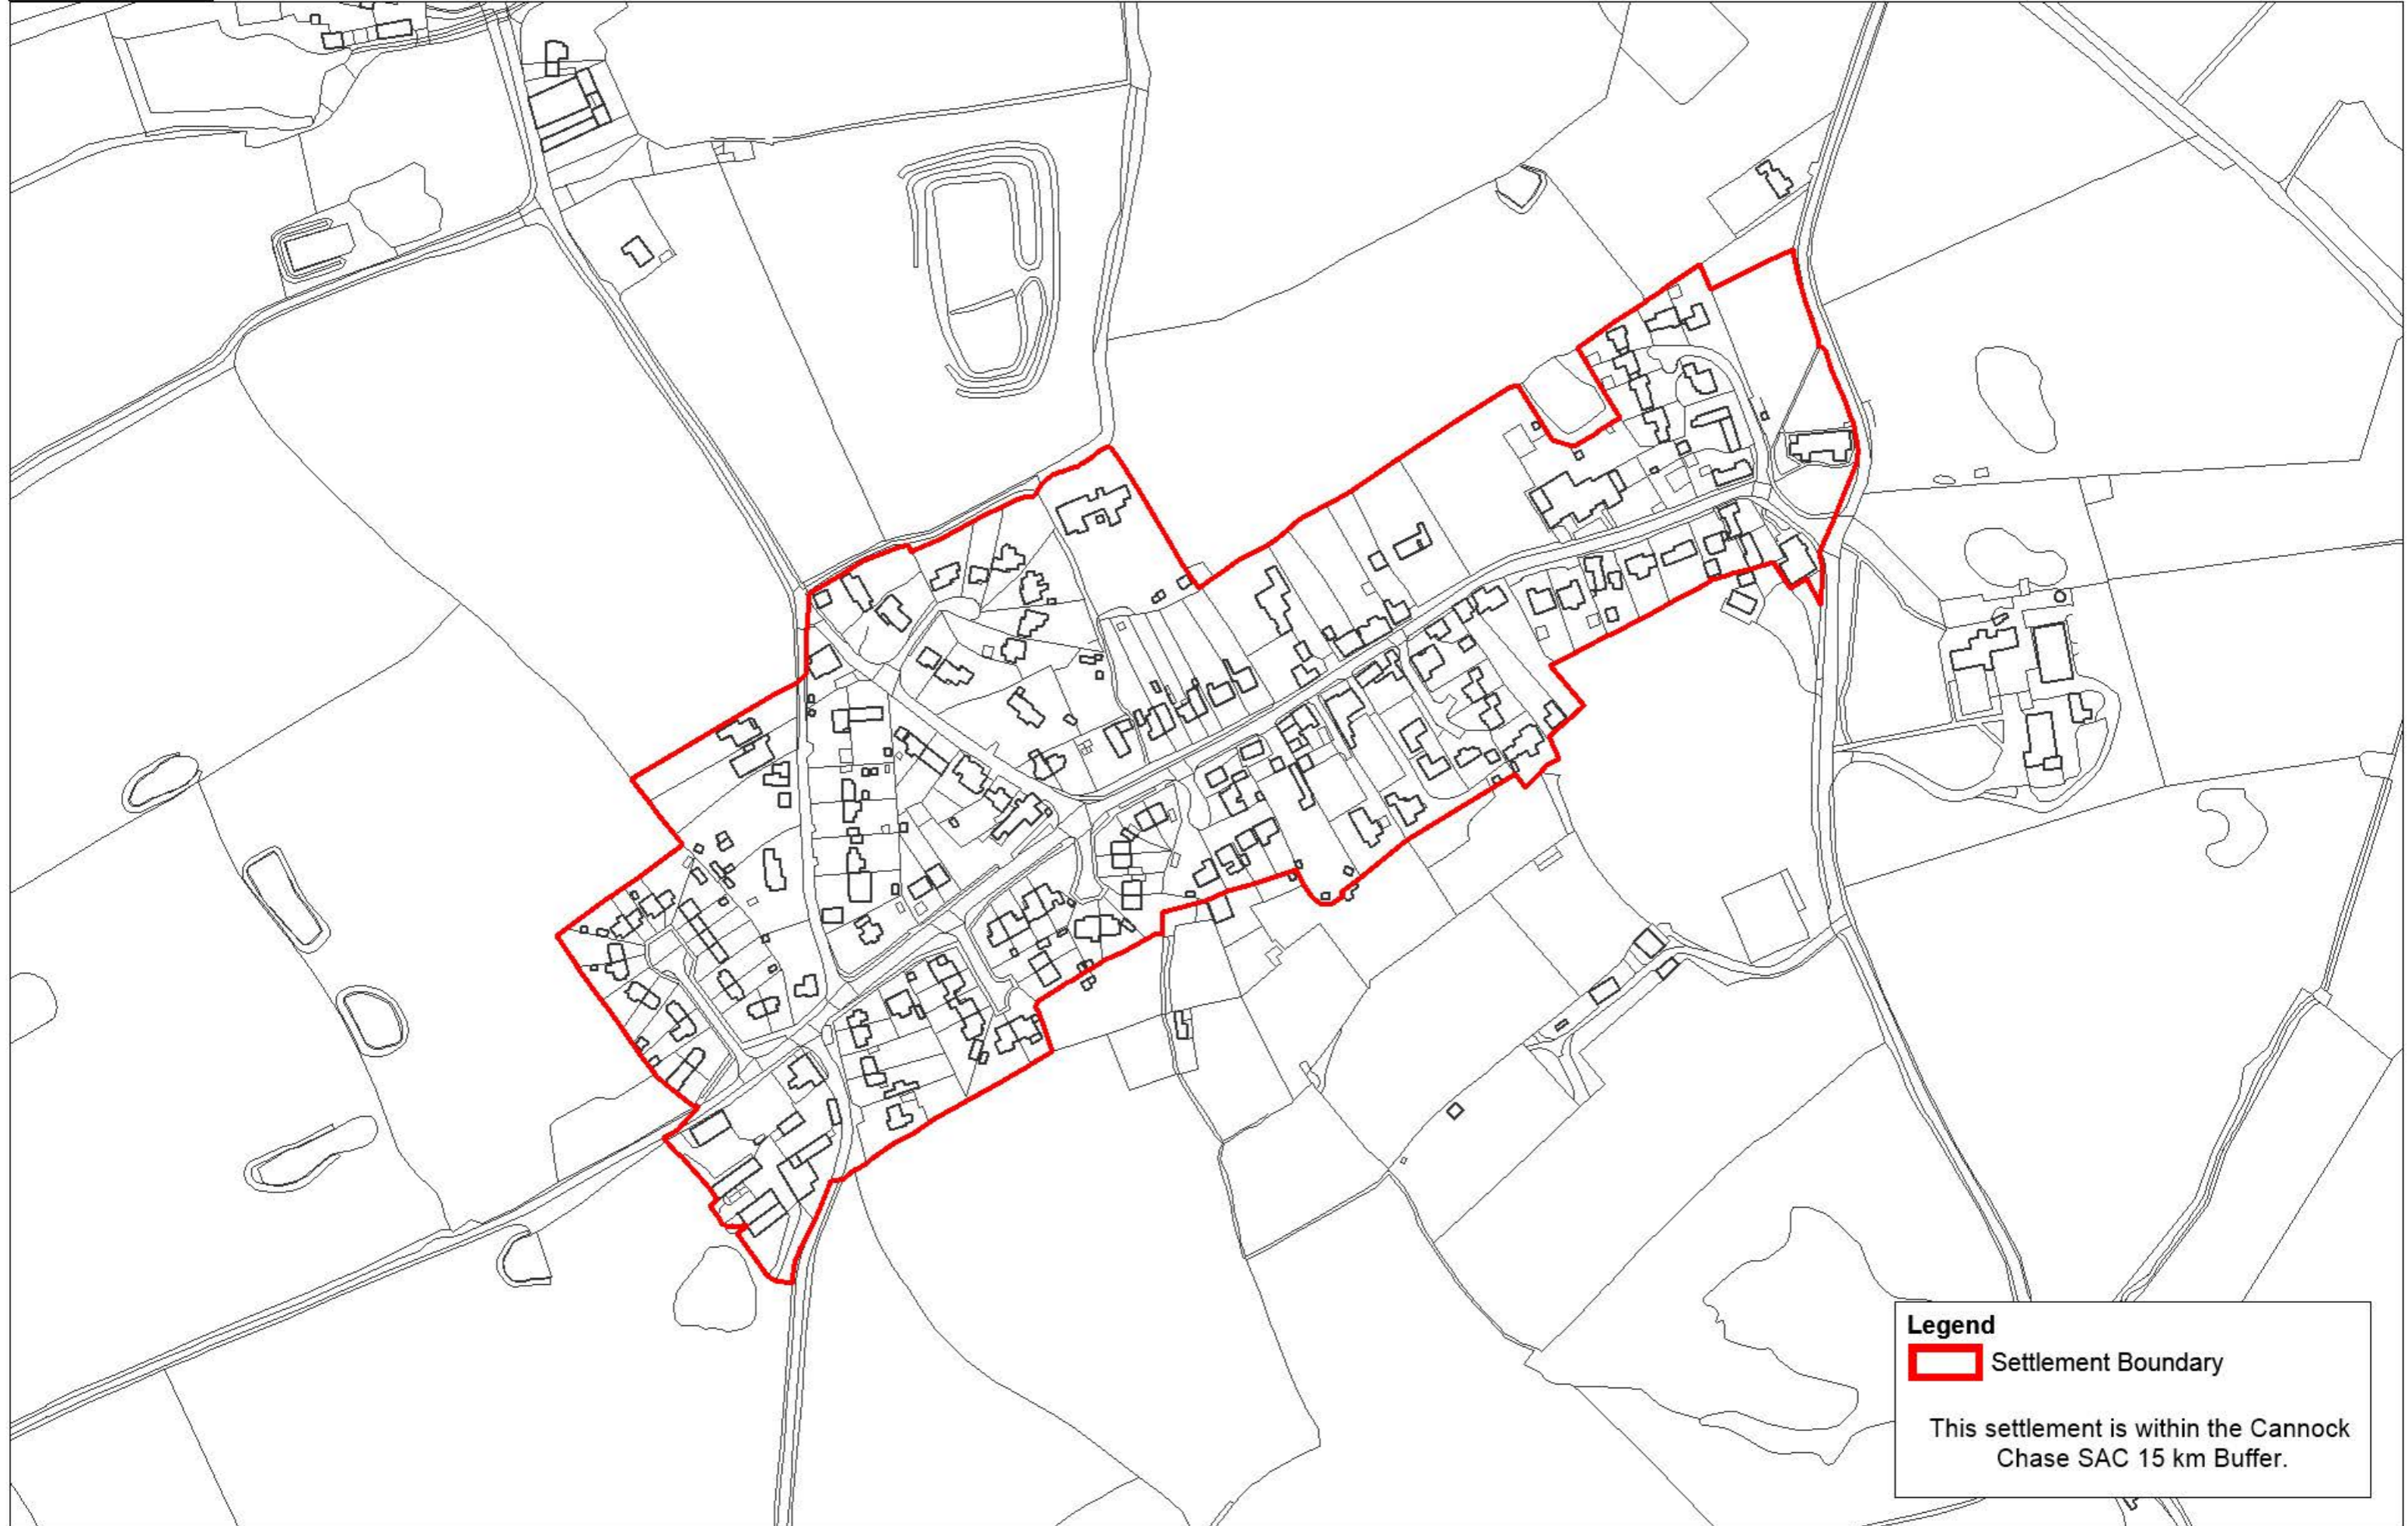

# Aston-by-Stone

**Legend**

 Settlement Boundary

This settlement is within the Cannock Chase SAC 15 km Buffer.

This settlement is within the Cannock Chase SAC 15 km Buffer.

**Legend**

- Settlement Boundary
- Area of Outstanding Natural Beauty
- Sites of Special Scientific Interest (SSSI)
- Special Area of Conservation (SAC)
- Green Belt

This settlement is within the Cannock Chase SAC 15 km Buffer.

# Church Eaton

**Legend**

-  Settlement Boundary

This settlement is within the Cannock Chase SAC 15 km Buffer.