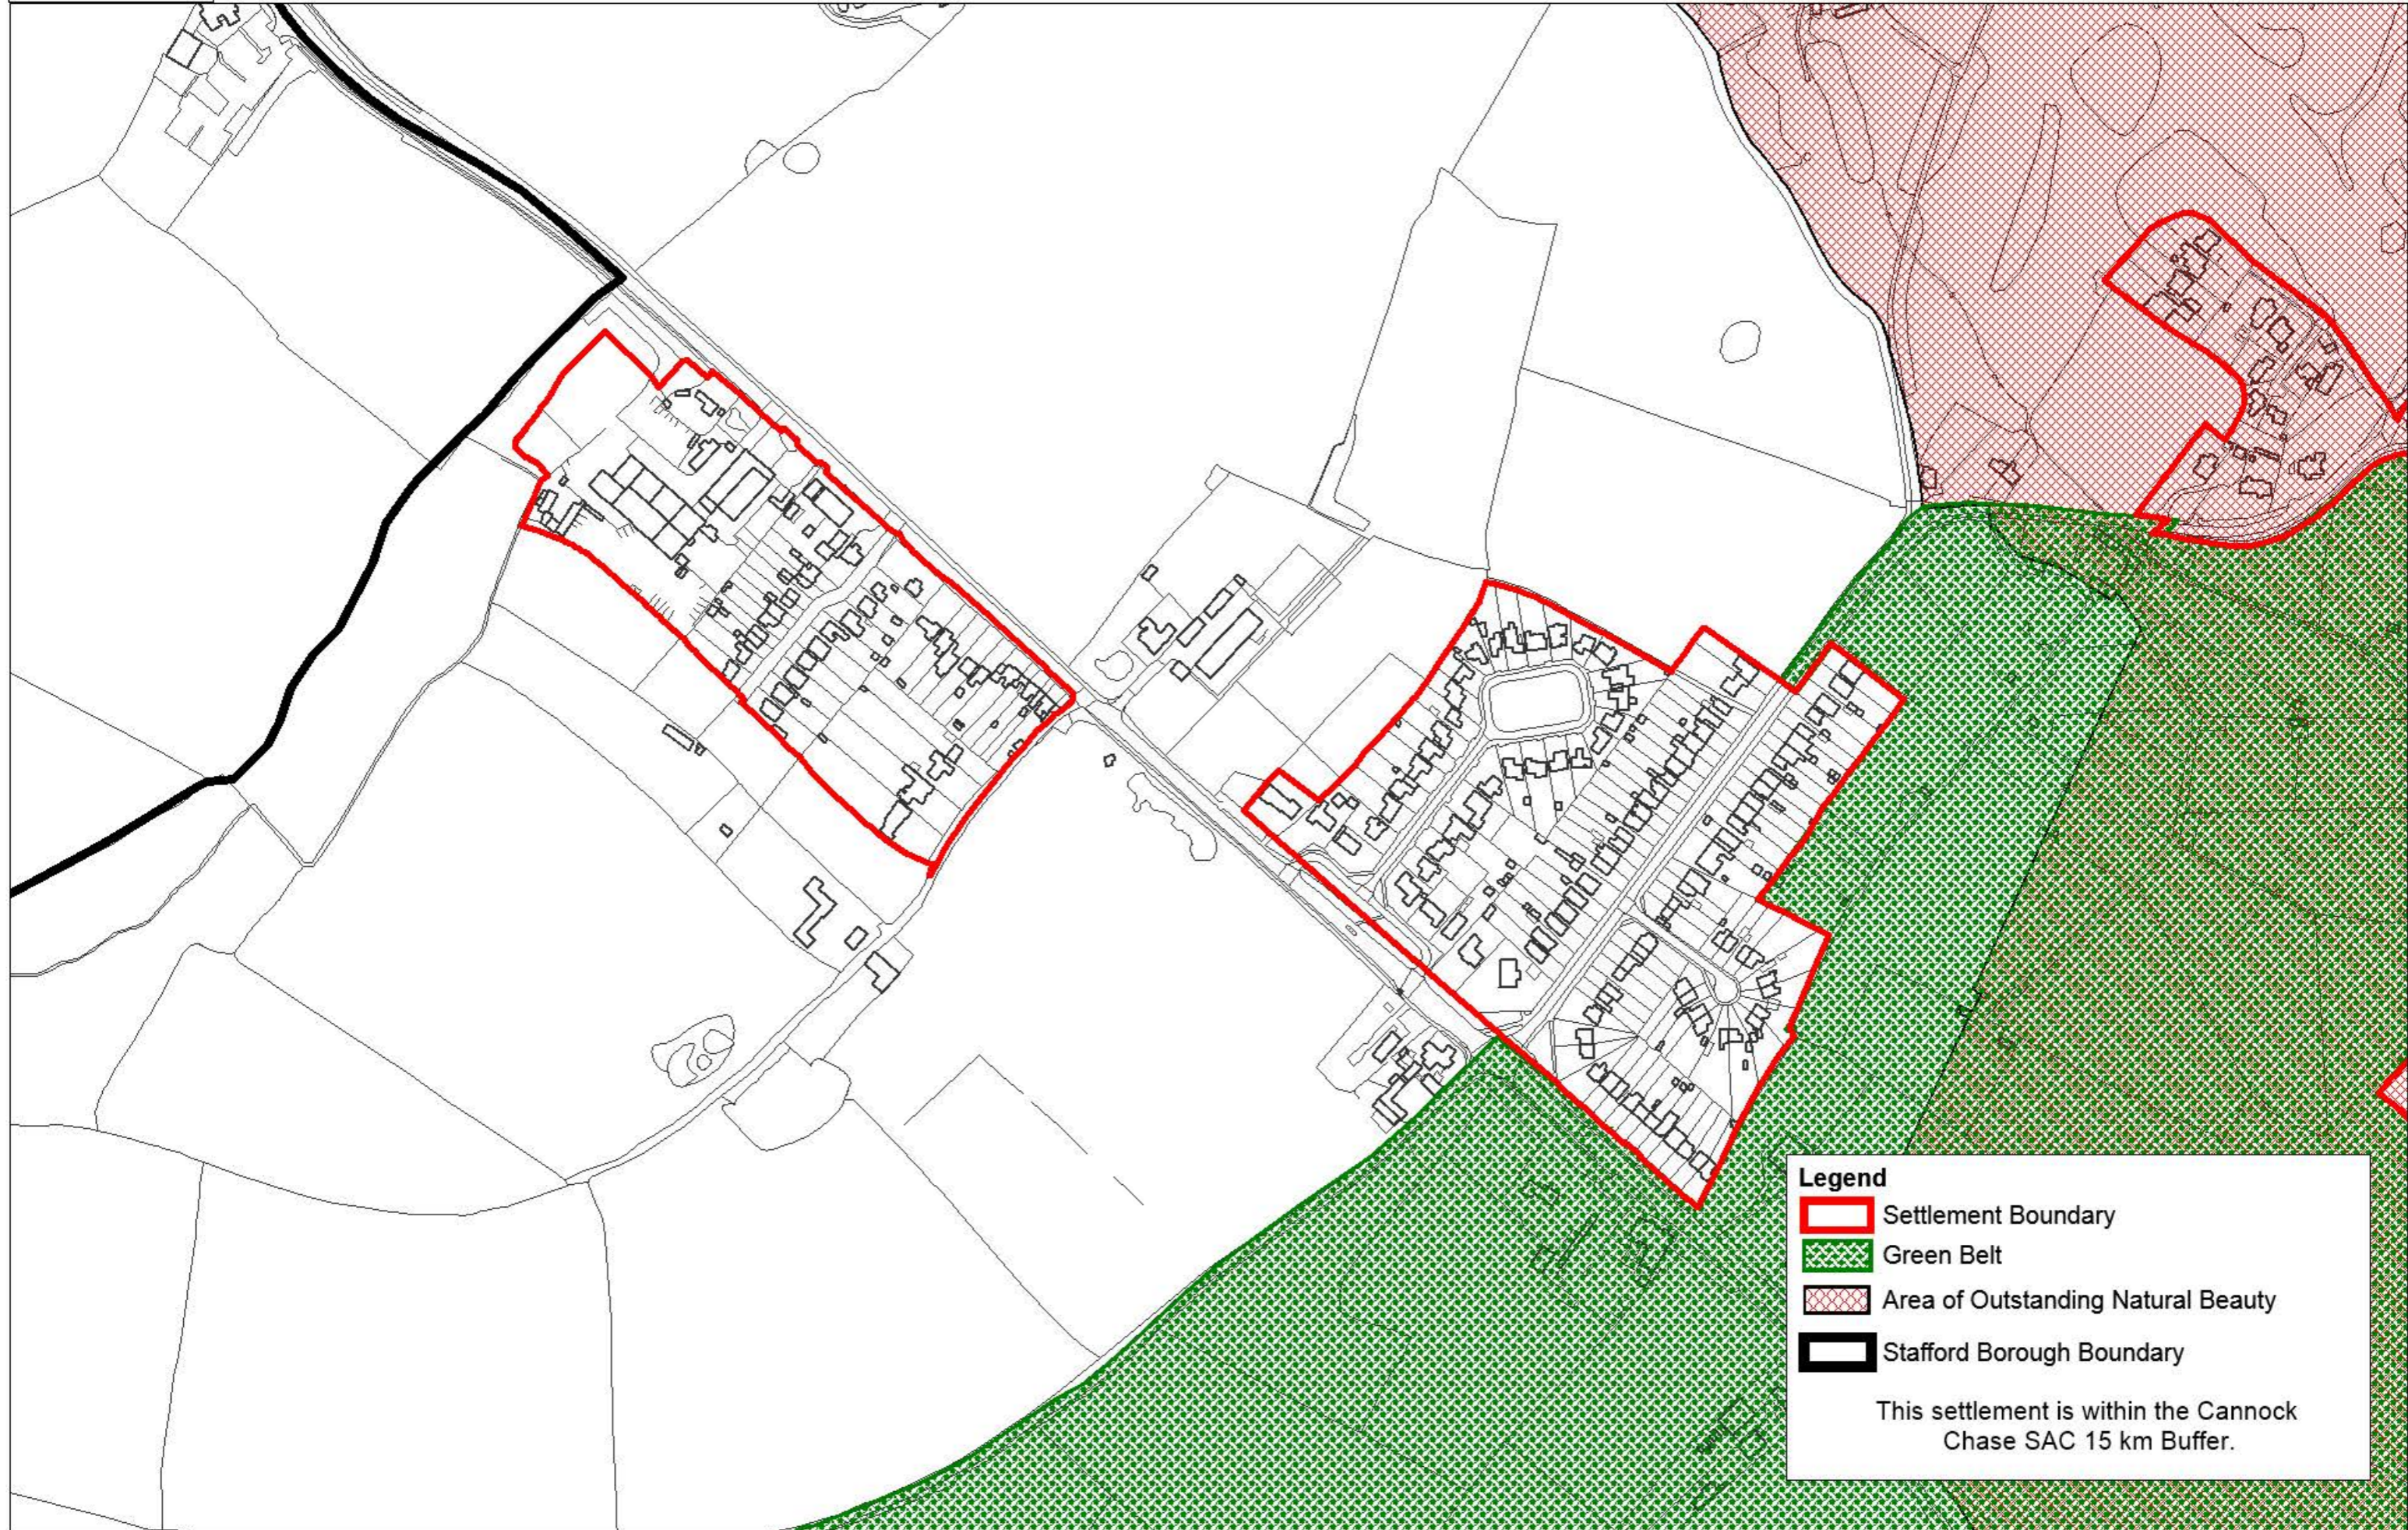

# Aston-by-Stone

**Legend**

 Settlement Boundary

This settlement is within the Cannock Chase SAC 15 km Buffer.

# Bradley

**Legend**

 Settlement Boundary

This settlement is within the Cannock Chase SAC 15 km Buffer.

**Legend**

- Settlement Boundary
- Green Belt
- Area of Outstanding Natural Beauty
- Stafford Borough Boundary

This settlement is within the Cannock Chase SAC 15 km Buffer.

# Church Eaton

**Legend**

-  Settlement Boundary

This settlement is within the Cannock Chase SAC 15 km Buffer.