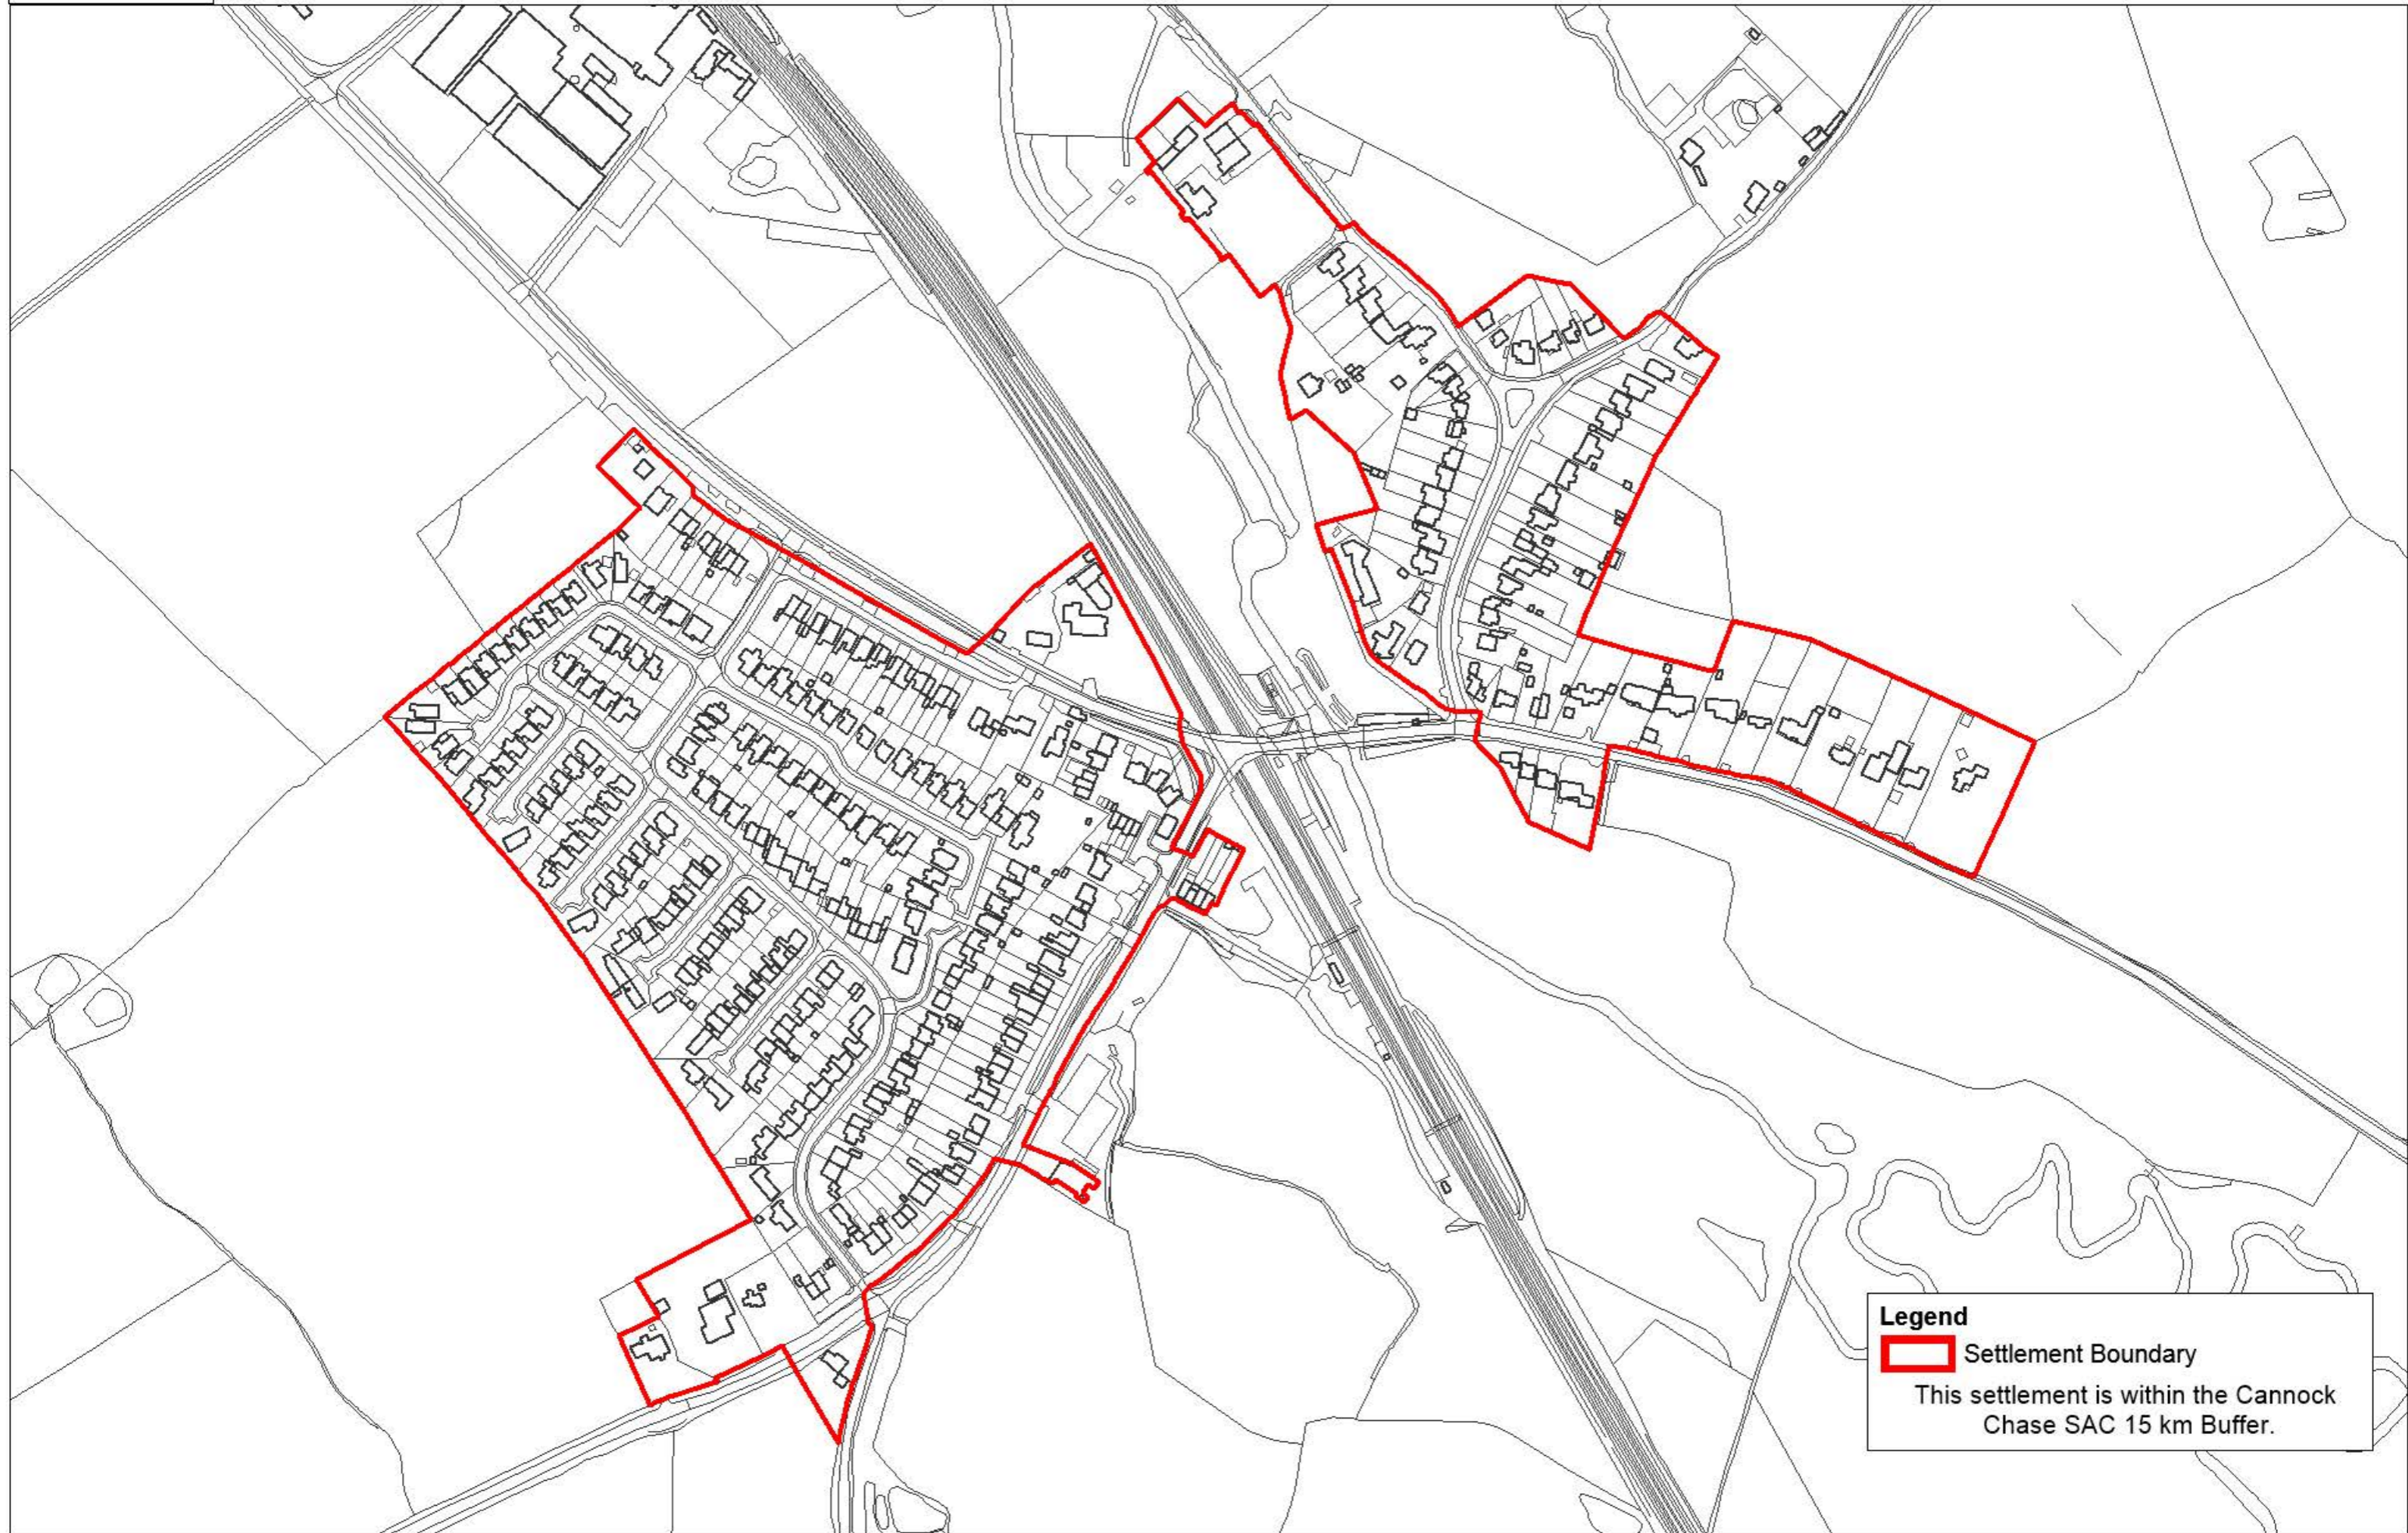

This settlement is within the Cannock Chase SAC 15 km Buffer.

# Croxton

**Legend**

-  Settlement Boundary
-  Proposed Local Green Space

# Derrington

**Legend**

-  Settlement Boundary
-  Green Belt