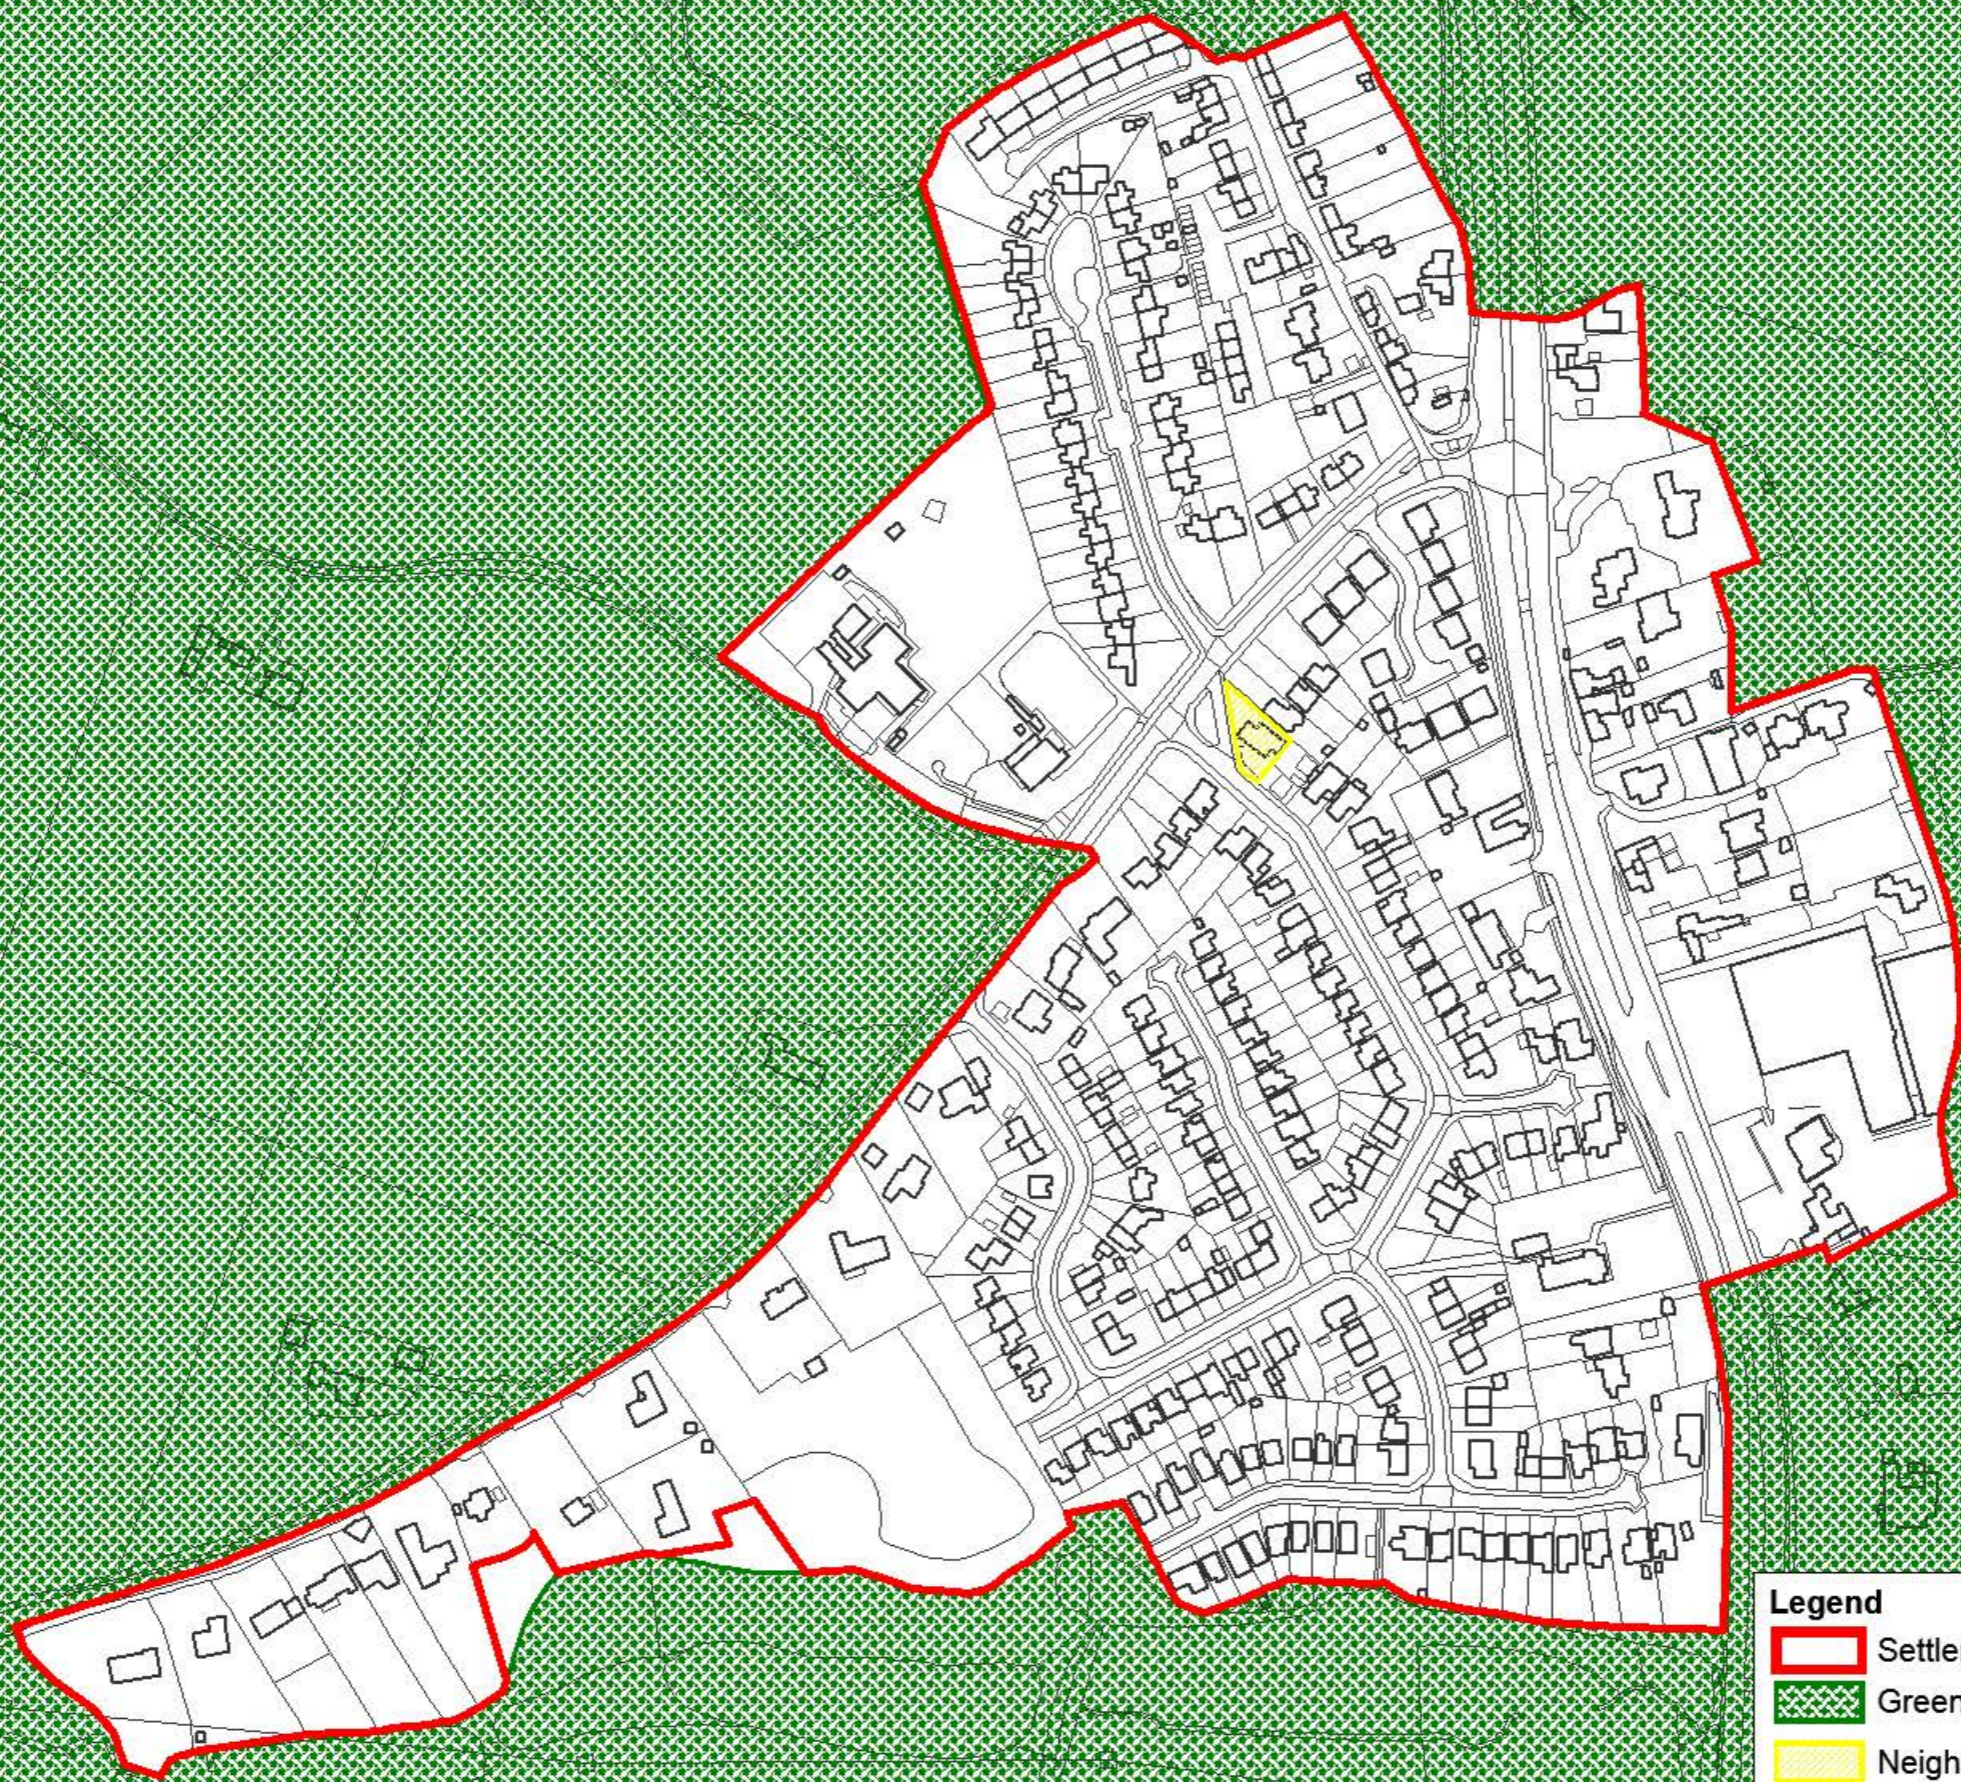

This settlement is within the Cannock Chase SAC 15 km Buffer.

# Ranton

**Legend**

-  Settlement Boundary

This settlement is within the Cannock Chase SAC 15 km Buffer.

# Salt

**Legend**

-  Settlement Boundary

This settlement is within the Cannock Chase SAC 15 km Buffer.

# Seighford

**Legend**

 Settlement Boundary

This settlement is within the Cannock Chase SAC 15 km Buffer.

**Legend**

-  Settlement Boundary
-  Green Belt

**Legend**

-  Settlement Boundary
-  Green Belt
-  Neighbourhood Centre and Local Shops