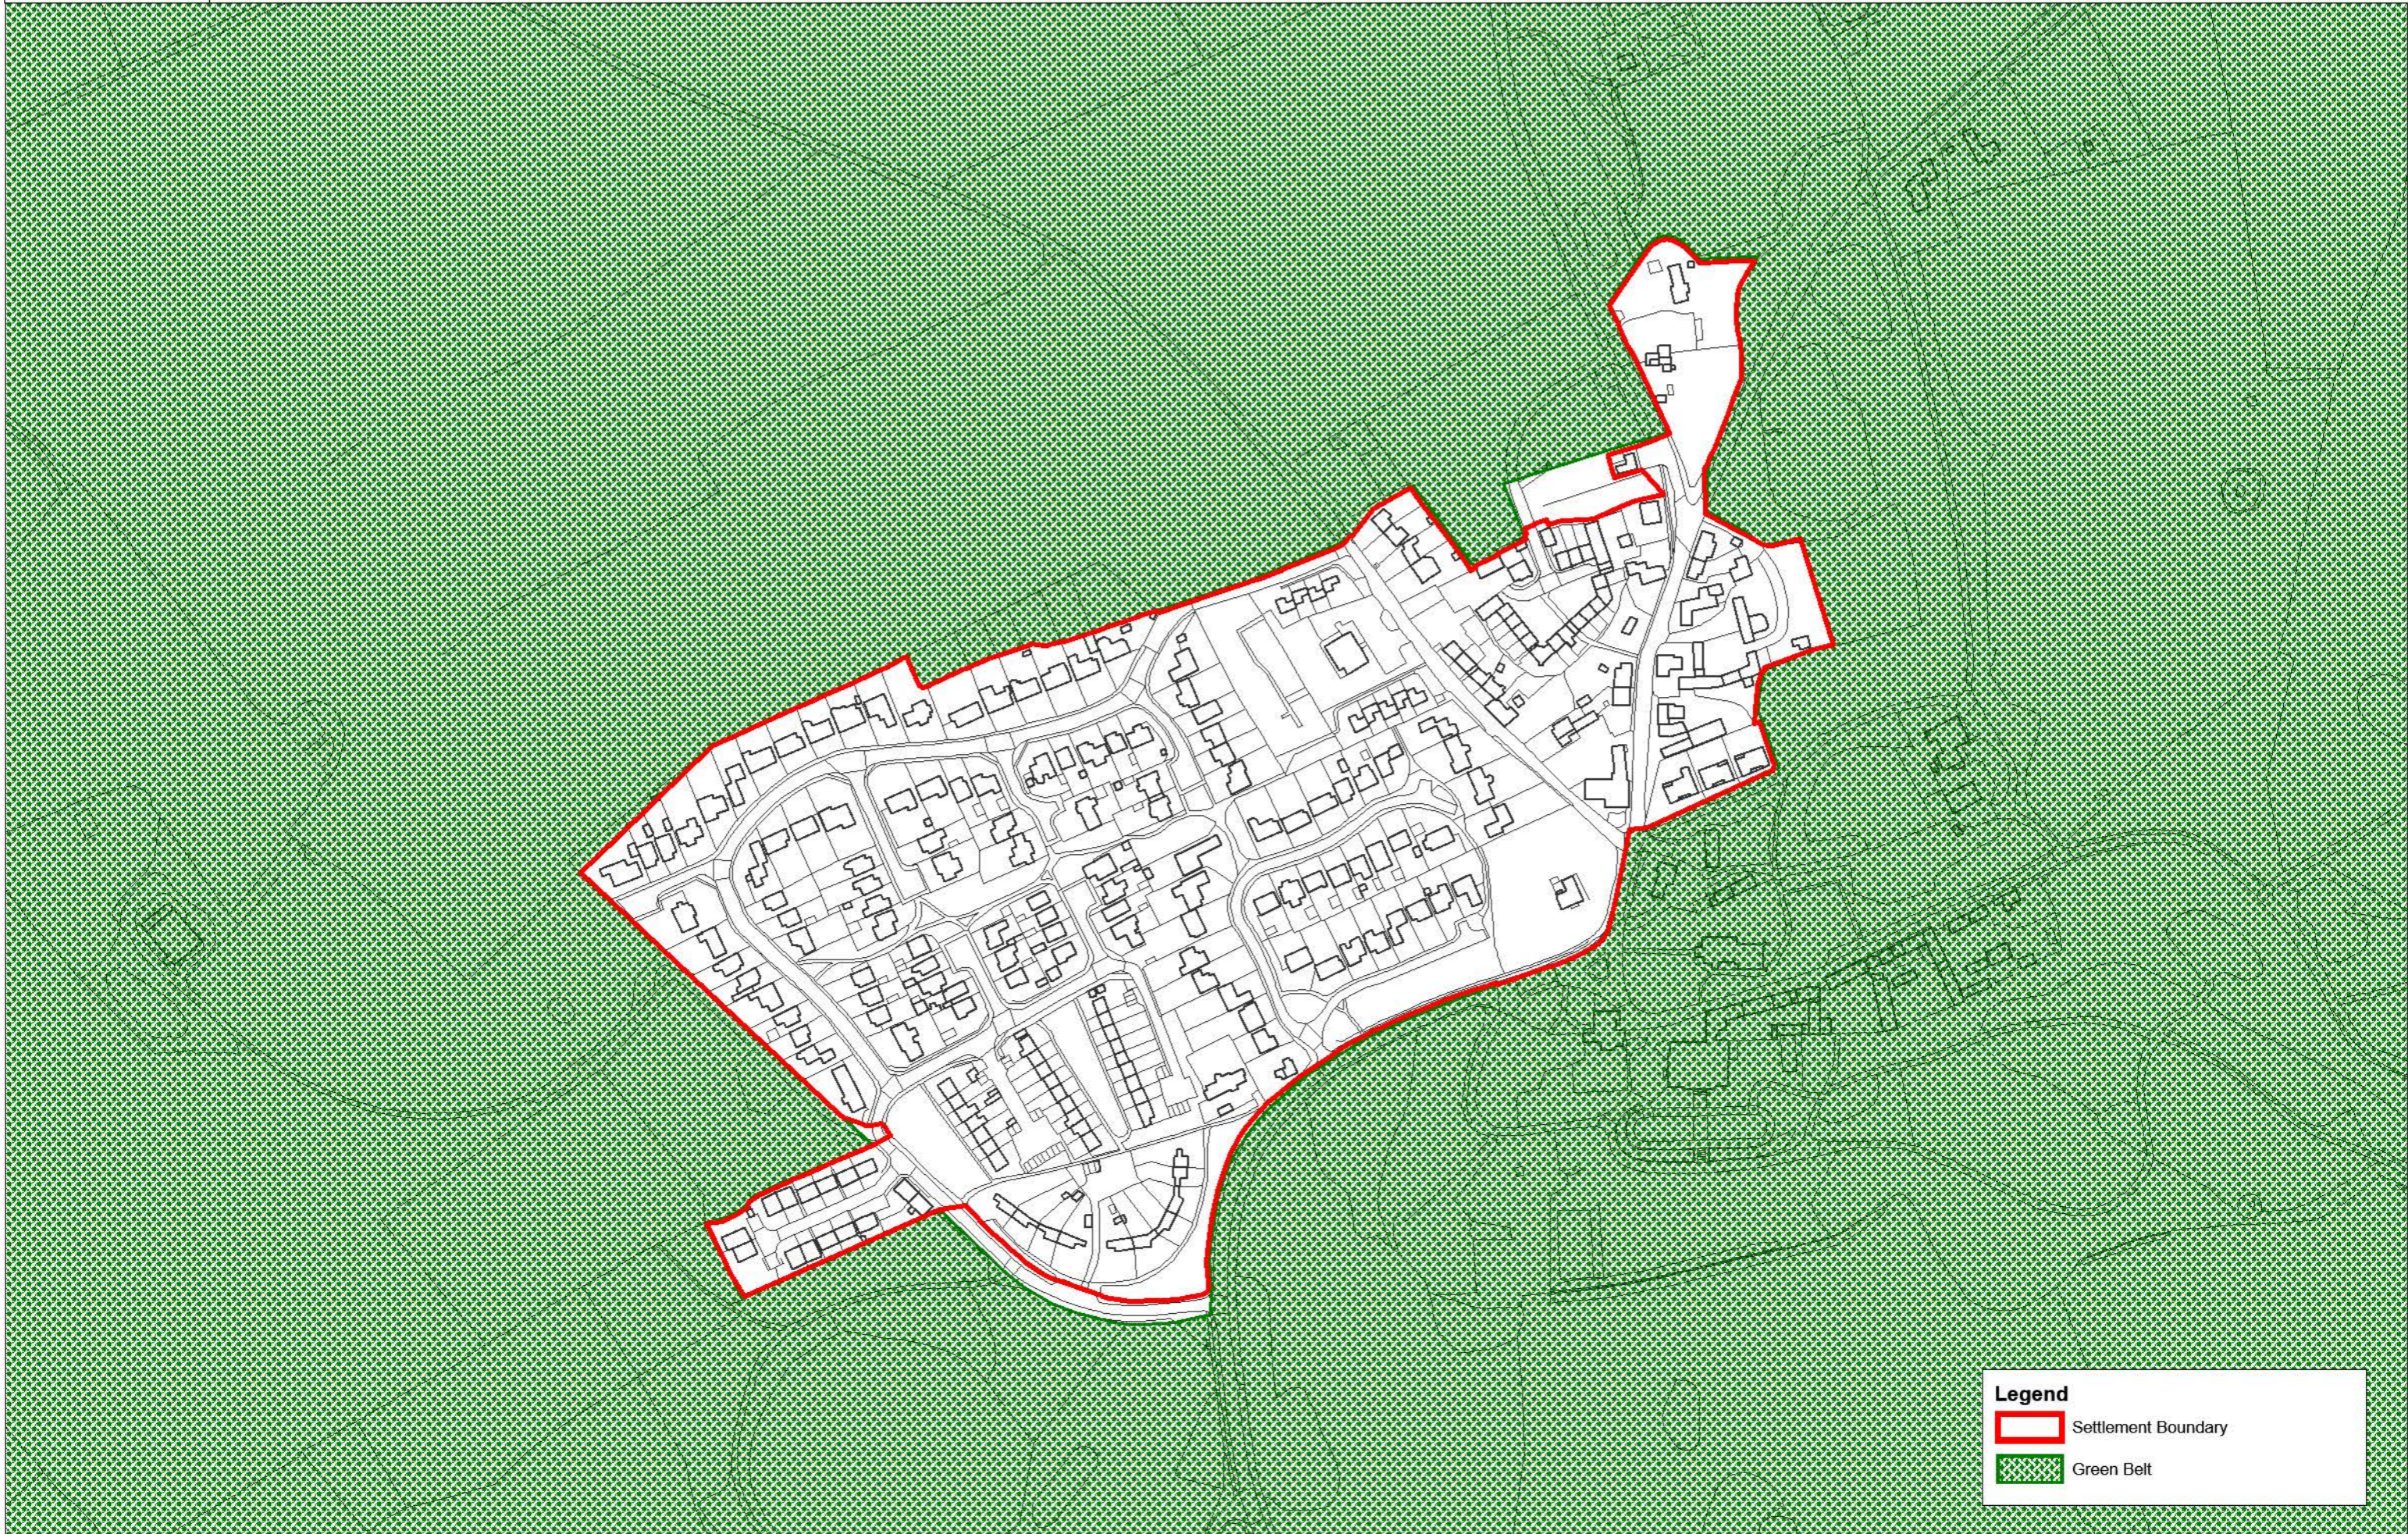

# Norton Bridge

**Legend**

-  Settlement Boundary

This settlement is within the Cannock Chase SAC 15 km Buffer.

# Ranton

**Legend**

-  Settlement Boundary

This settlement is within the Cannock Chase SAC 15 km Buffer.

# Salt

**Legend**

-  Settlement Boundary

This settlement is within the Cannock Chase SAC 15 km Buffer.

# Seighford

**Legend**

 Settlement Boundary

This settlement is within the Cannock Chase SAC 15 km Buffer.

**Legend**

-  Settlement Boundary
-  Green Belt

**Legend**

-  Settlement Boundary
-  Green Belt
-  Neighbourhood Centre and Local Shops