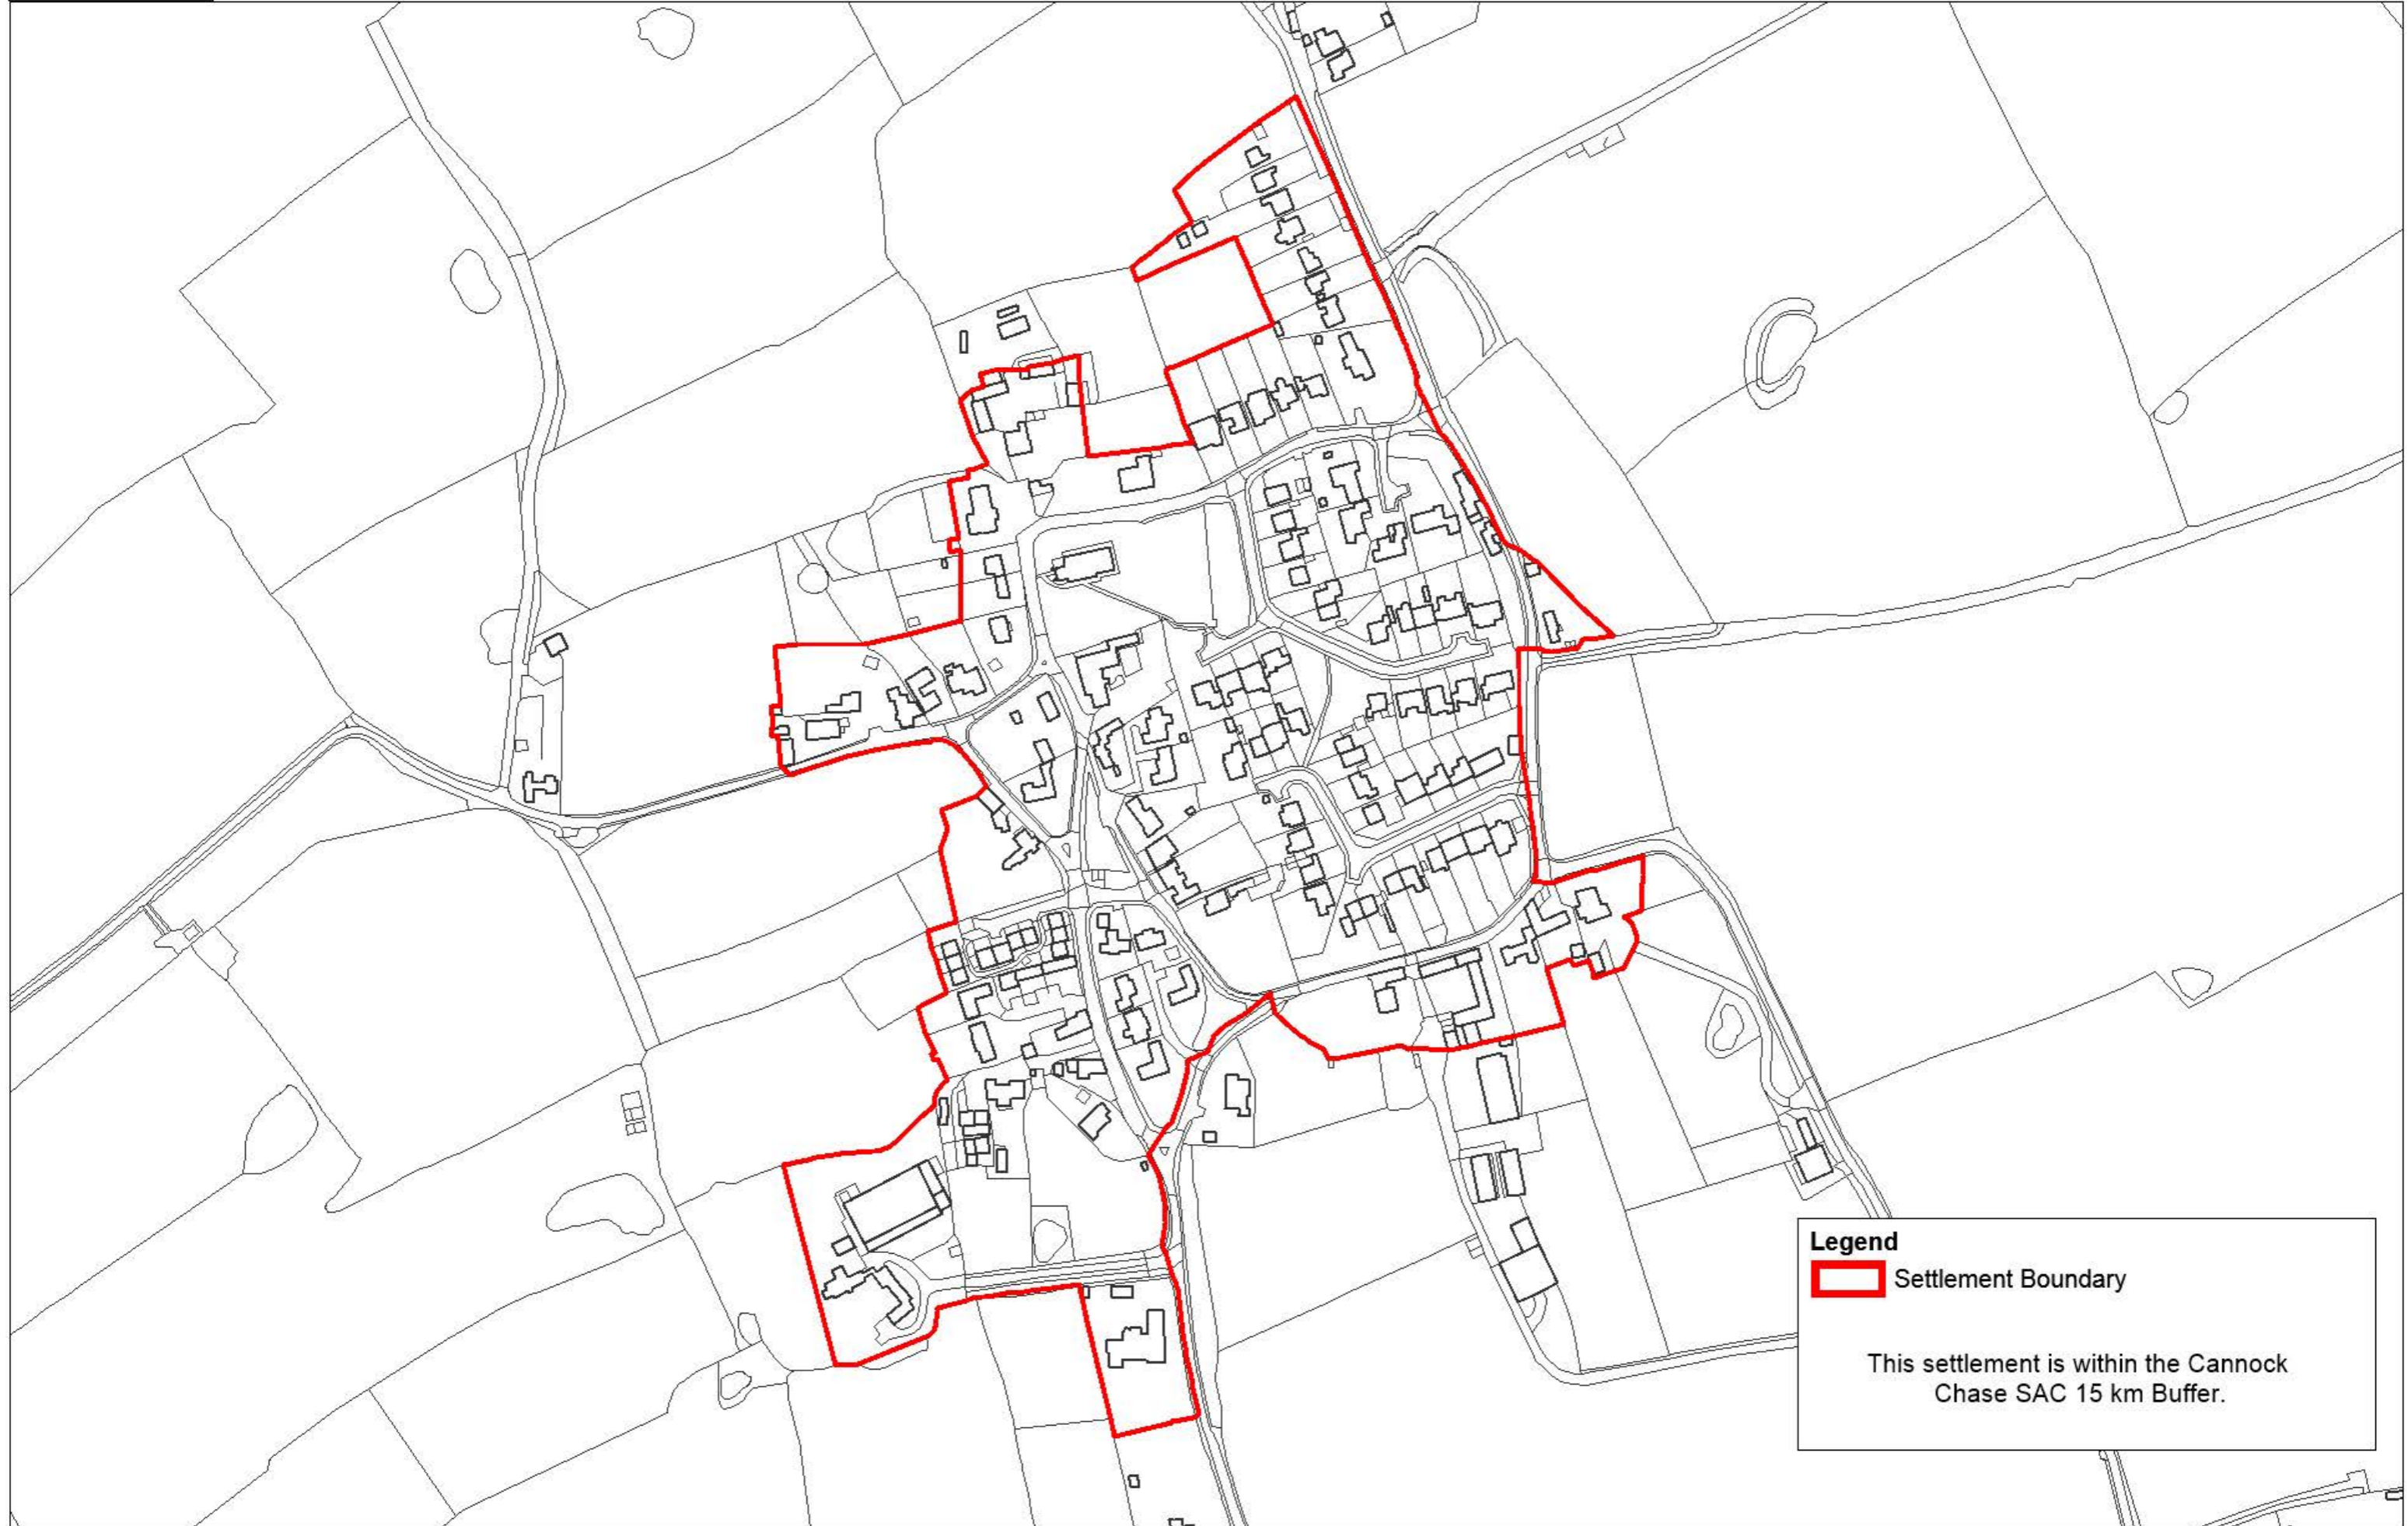

# Aston-by-Stone

**Legend**

 Settlement Boundary

This settlement is within the Cannock Chase SAC 15 km Buffer.

# Bradley

**Legend**

 Settlement Boundary

This settlement is within the Cannock Chase SAC 15 km Buffer.

**Legend**

- Settlement Boundary
- Green Belt
- Area of Outstanding Natural Beauty
- Stafford Borough Boundary

This settlement is within the Cannock Chase SAC 15 km Buffer.

# Salt

**Legend**

-  Settlement Boundary

This settlement is within the Cannock Chase SAC 15 km Buffer.