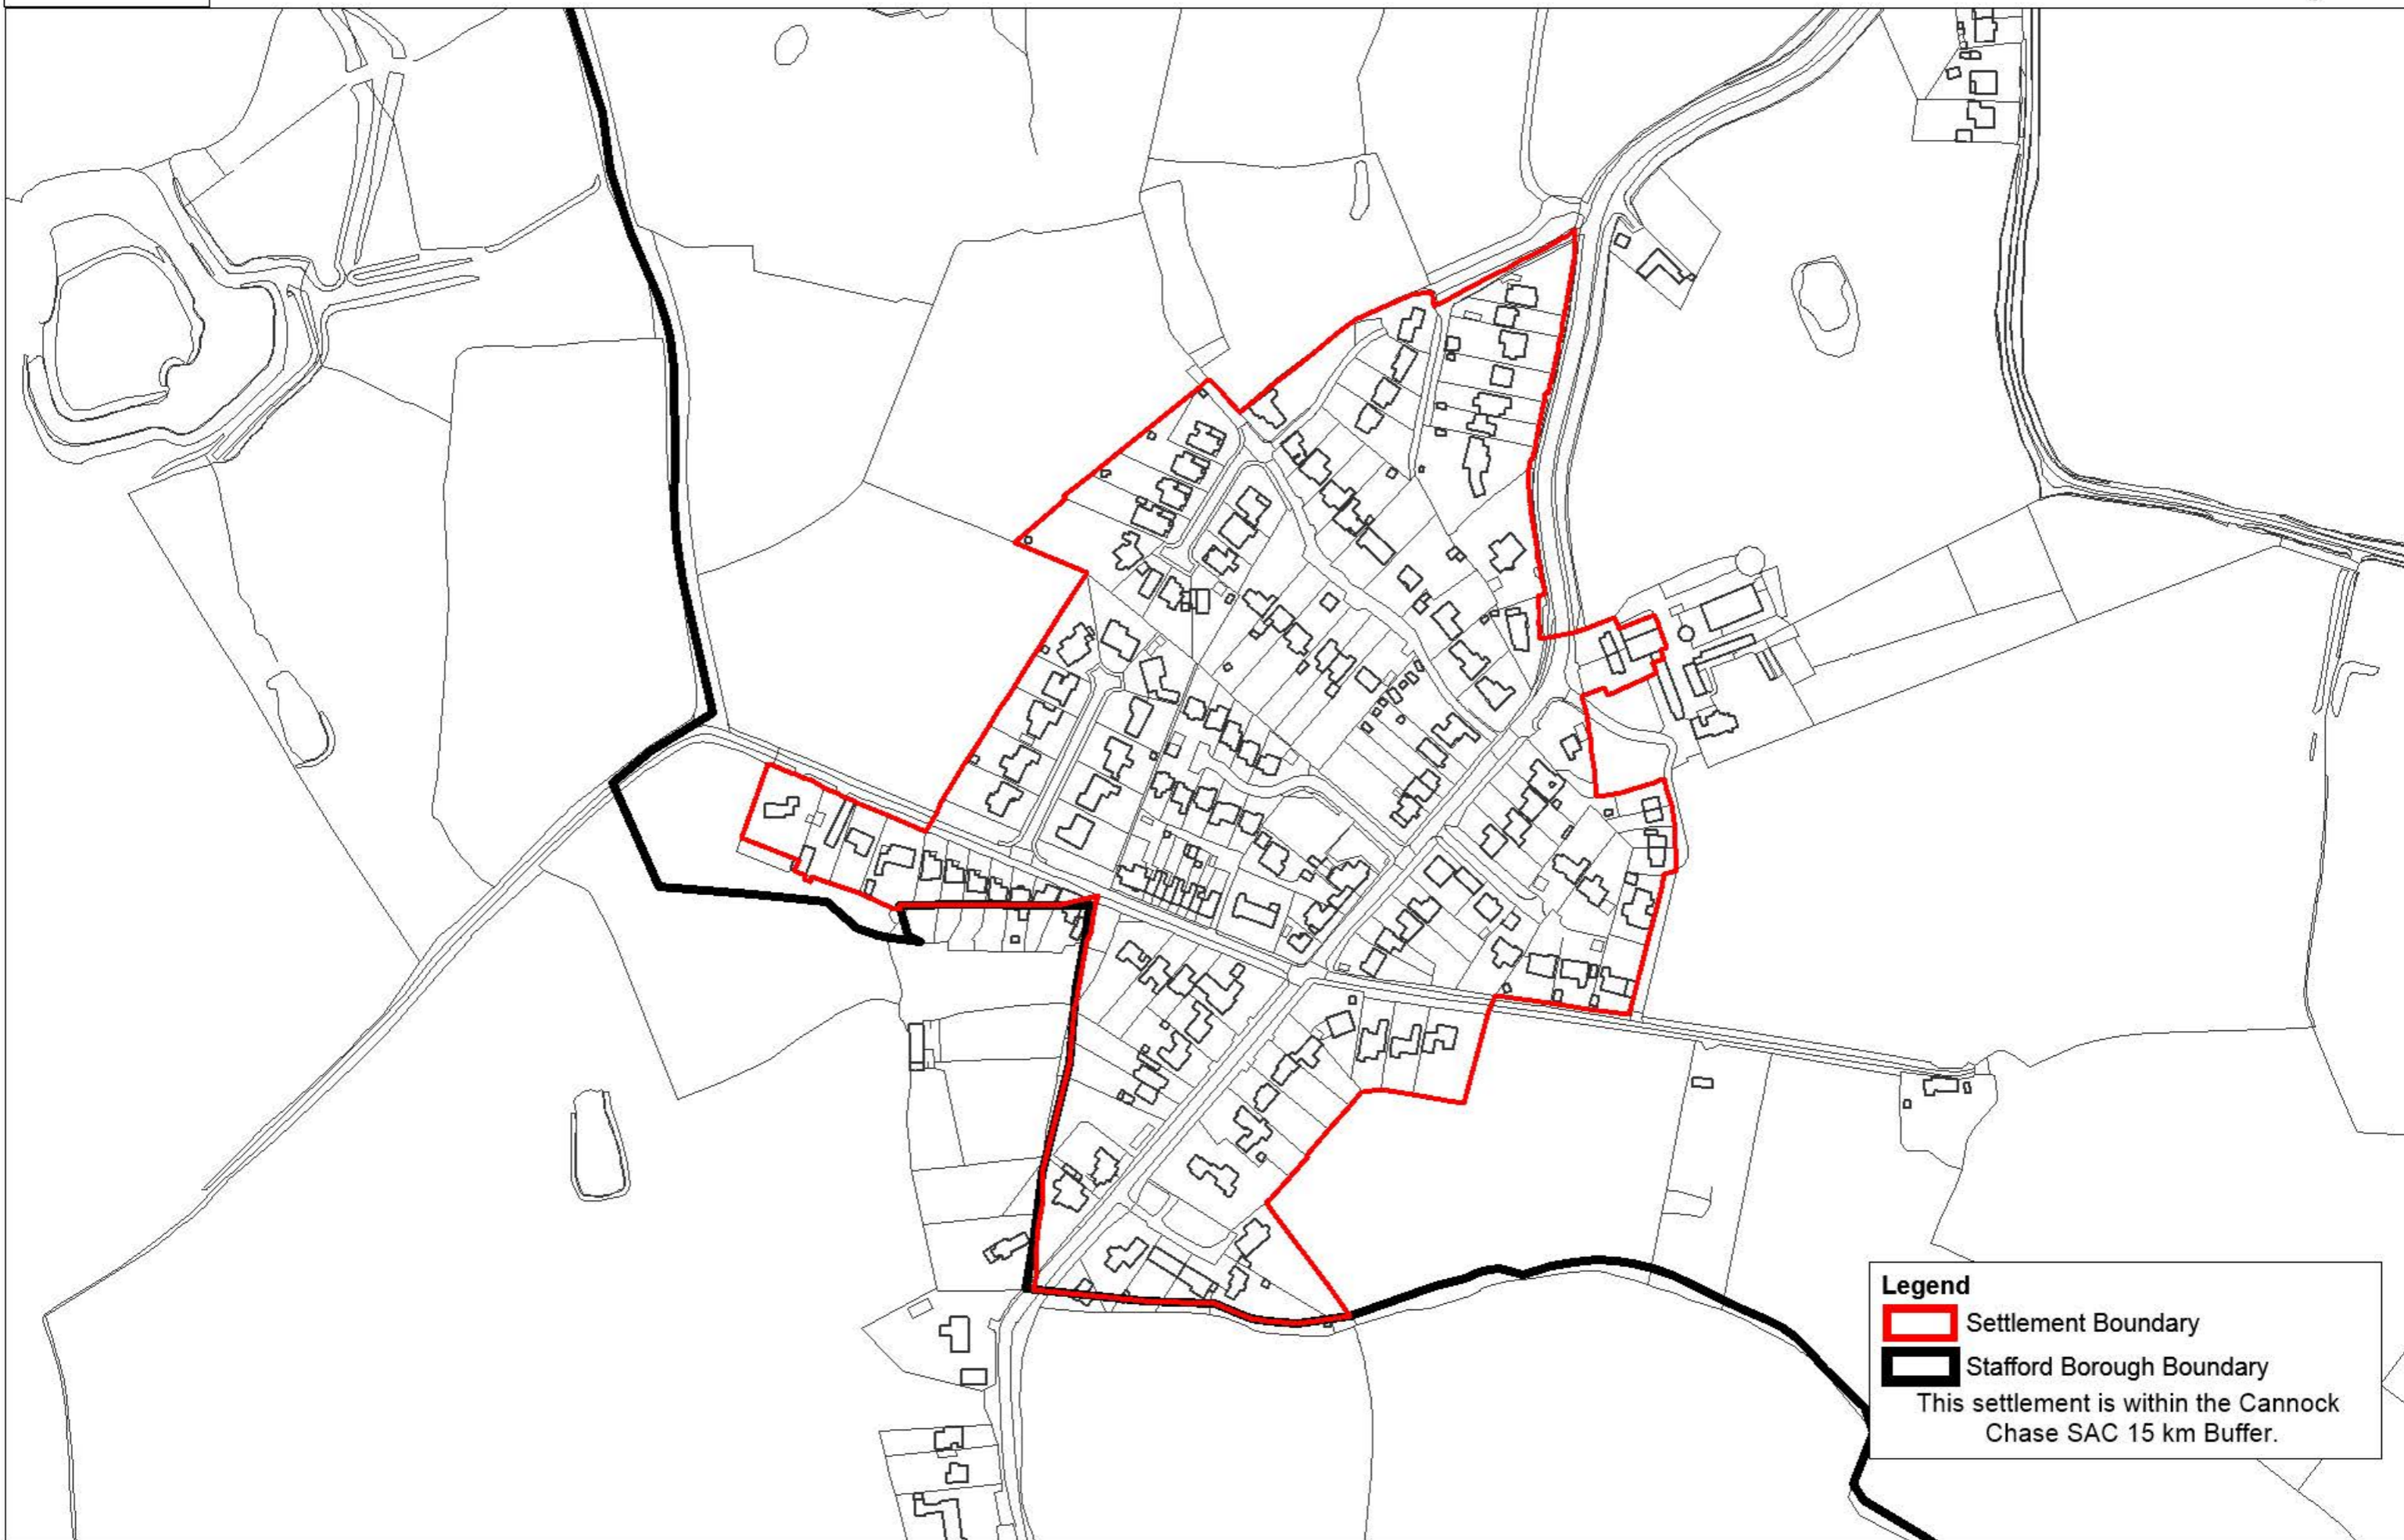

Hyde Lea

Legend

- Settlement Boundary
- Stafford Borough Boundary

This settlement is within the Cannock Chase SAC 15 km Buffer.