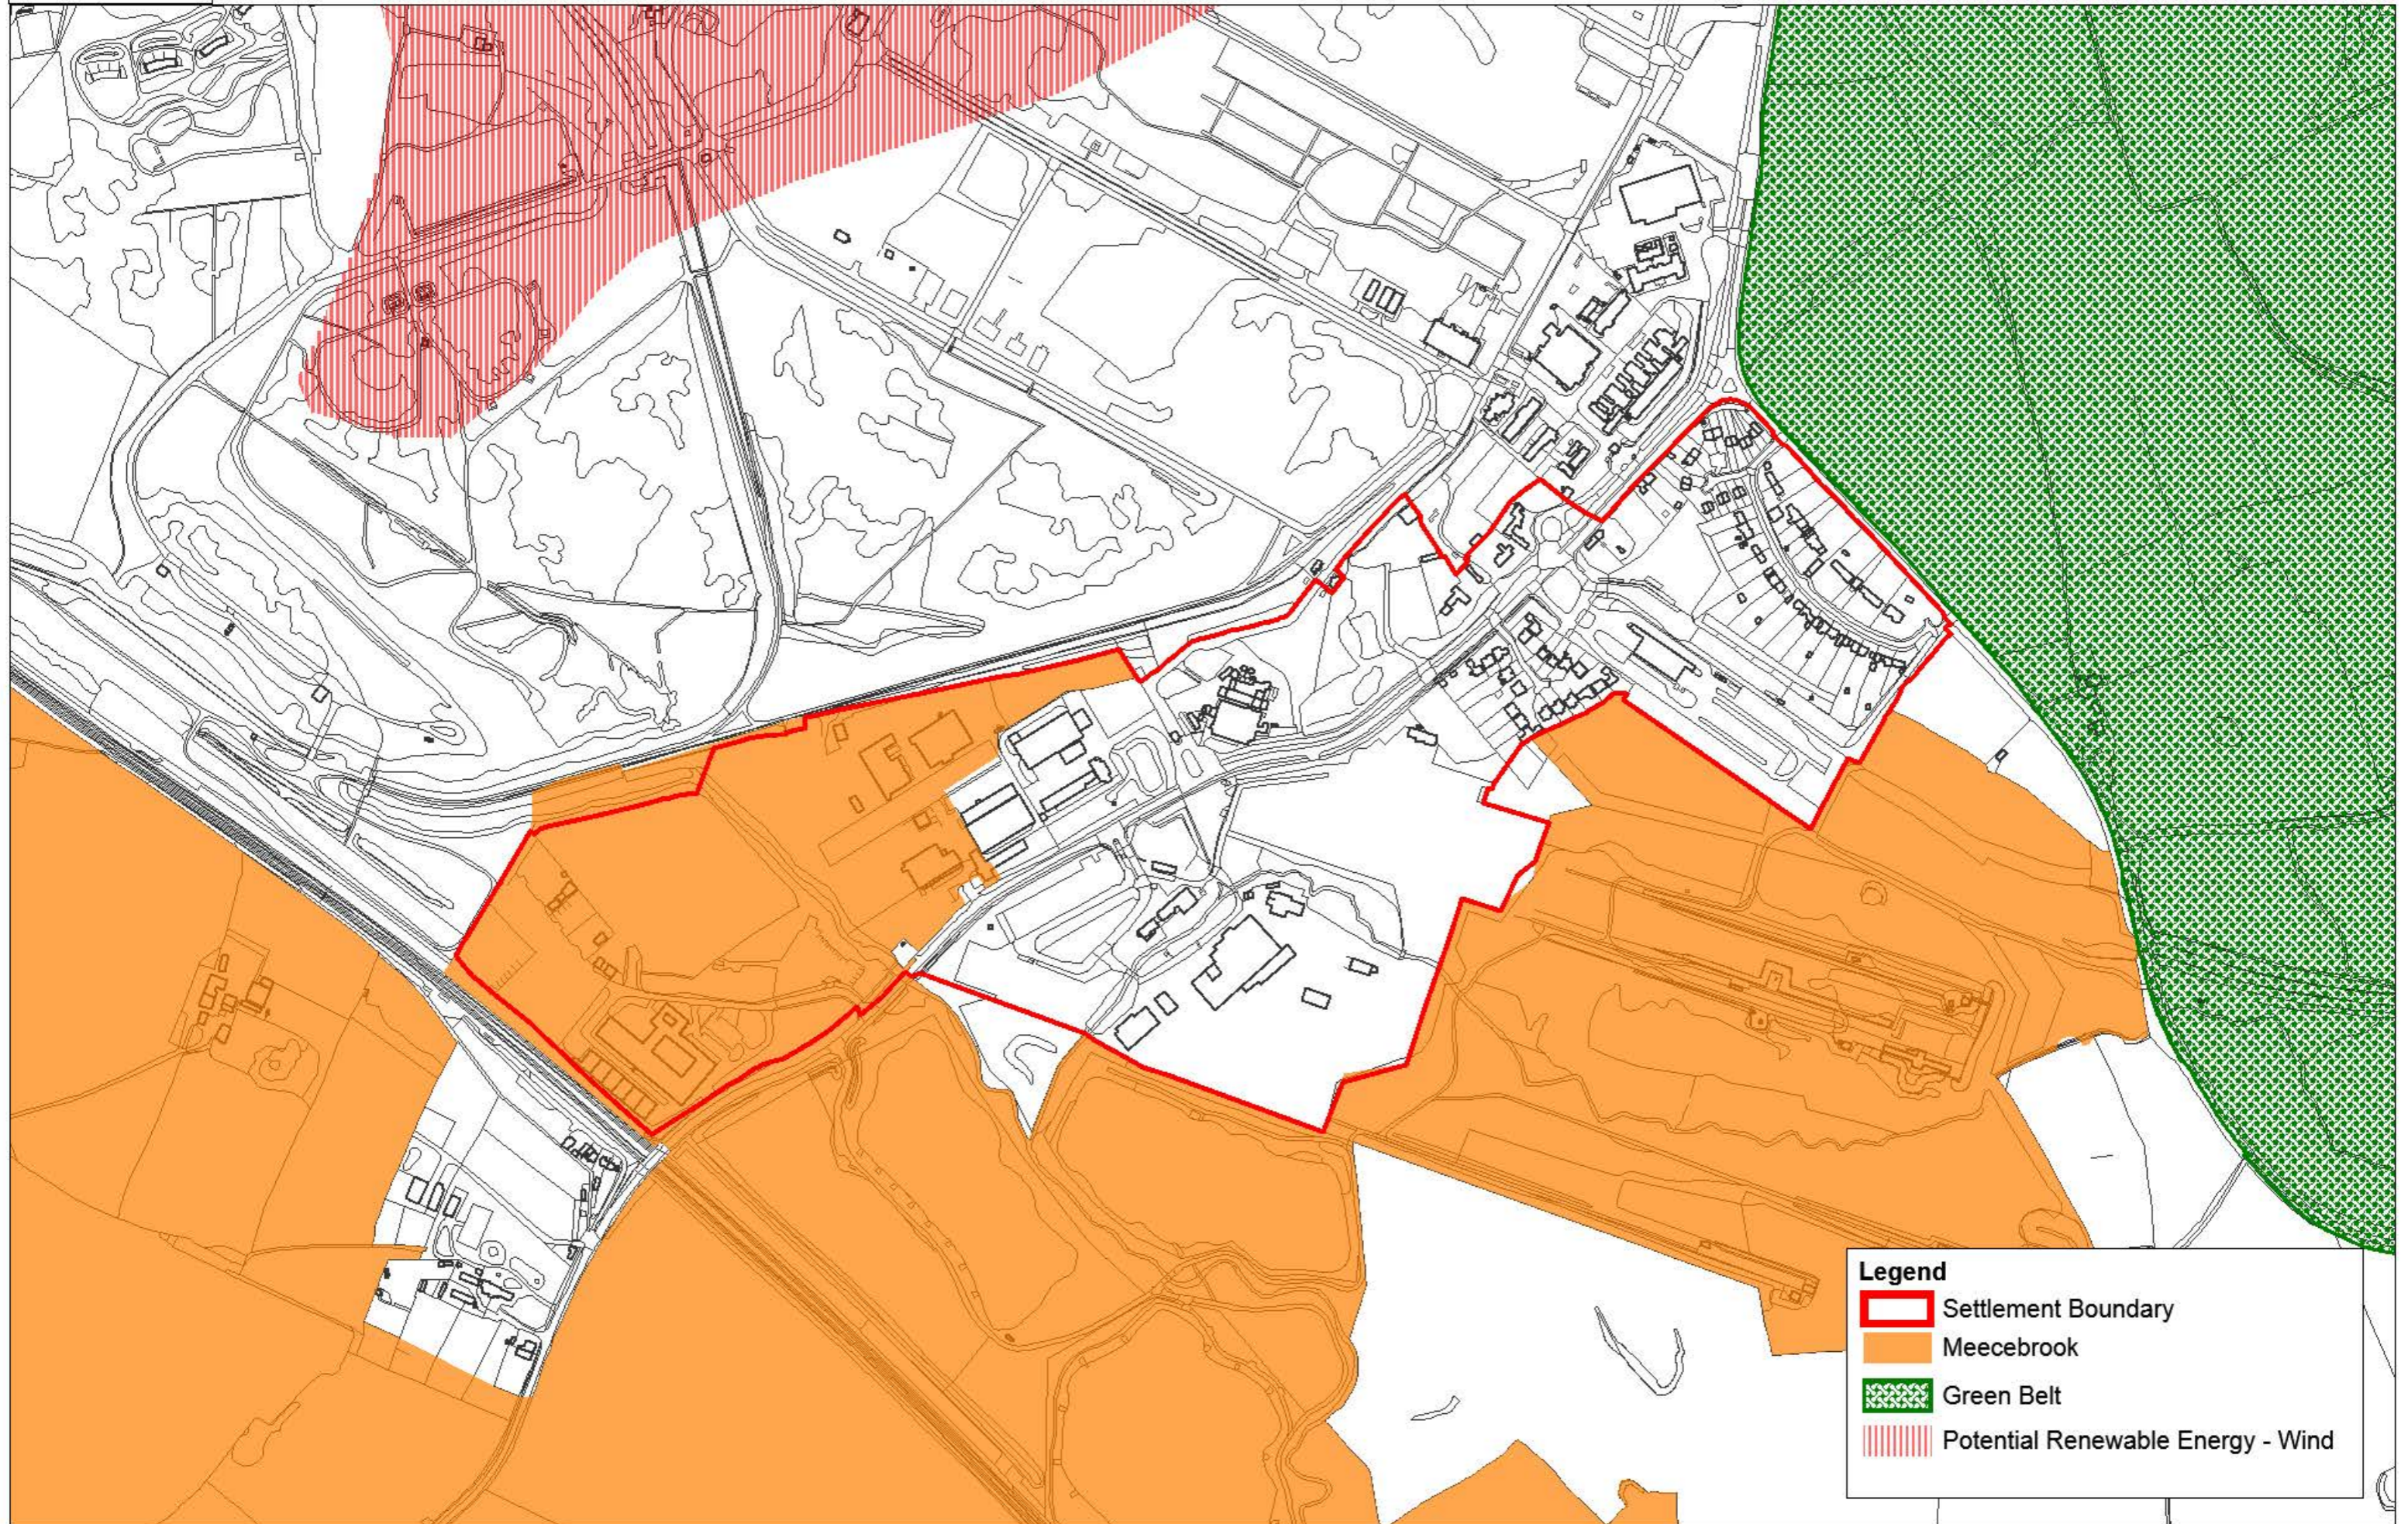

Cold Meece

Legend

- Settlement Boundary
- Meecebrook
- Green Belt
- Potential Renewable Energy - Wind