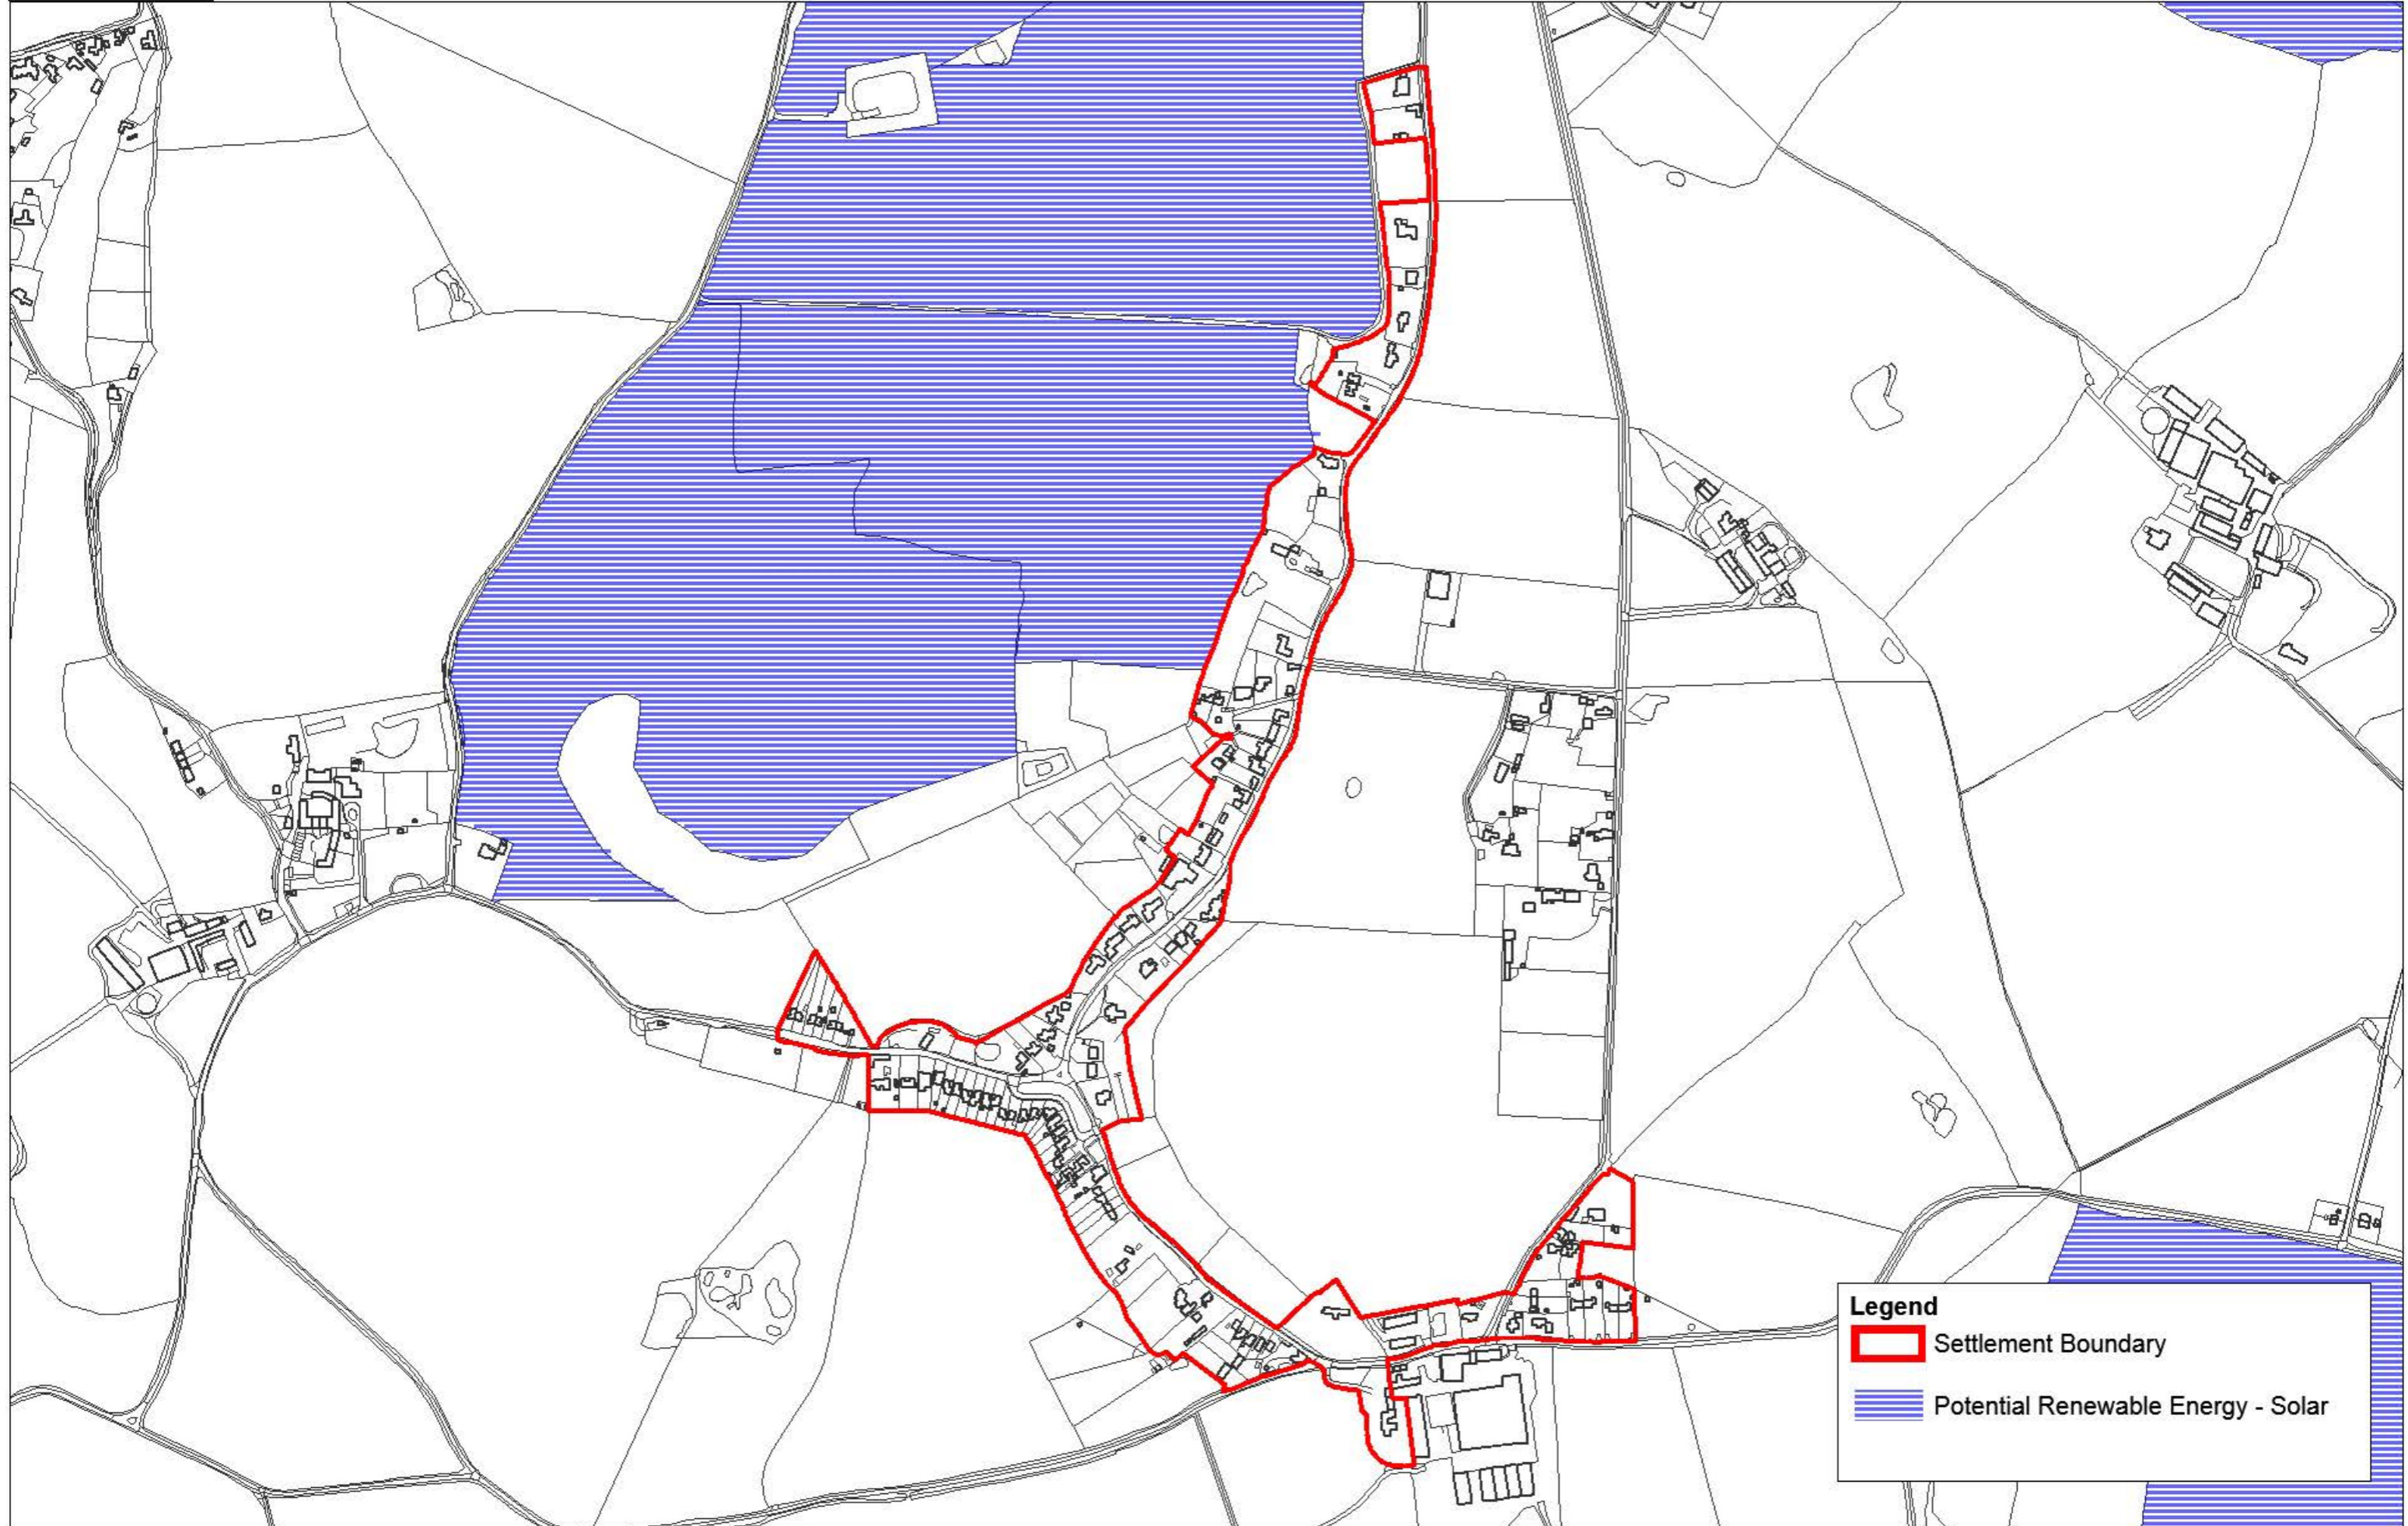

This settlement is within the Cannock Chase SAC 15 km Buffer.

# Milwich

**Legend**

 Settlement Boundary

This settlement is within the Cannock Chase SAC 15 km Buffer.

# Moreton

**Legend**

-  Settlement Boundary
-  Potential Renewable Energy - Solar

# Norbury

**Legend**  
 Settlement Boundary