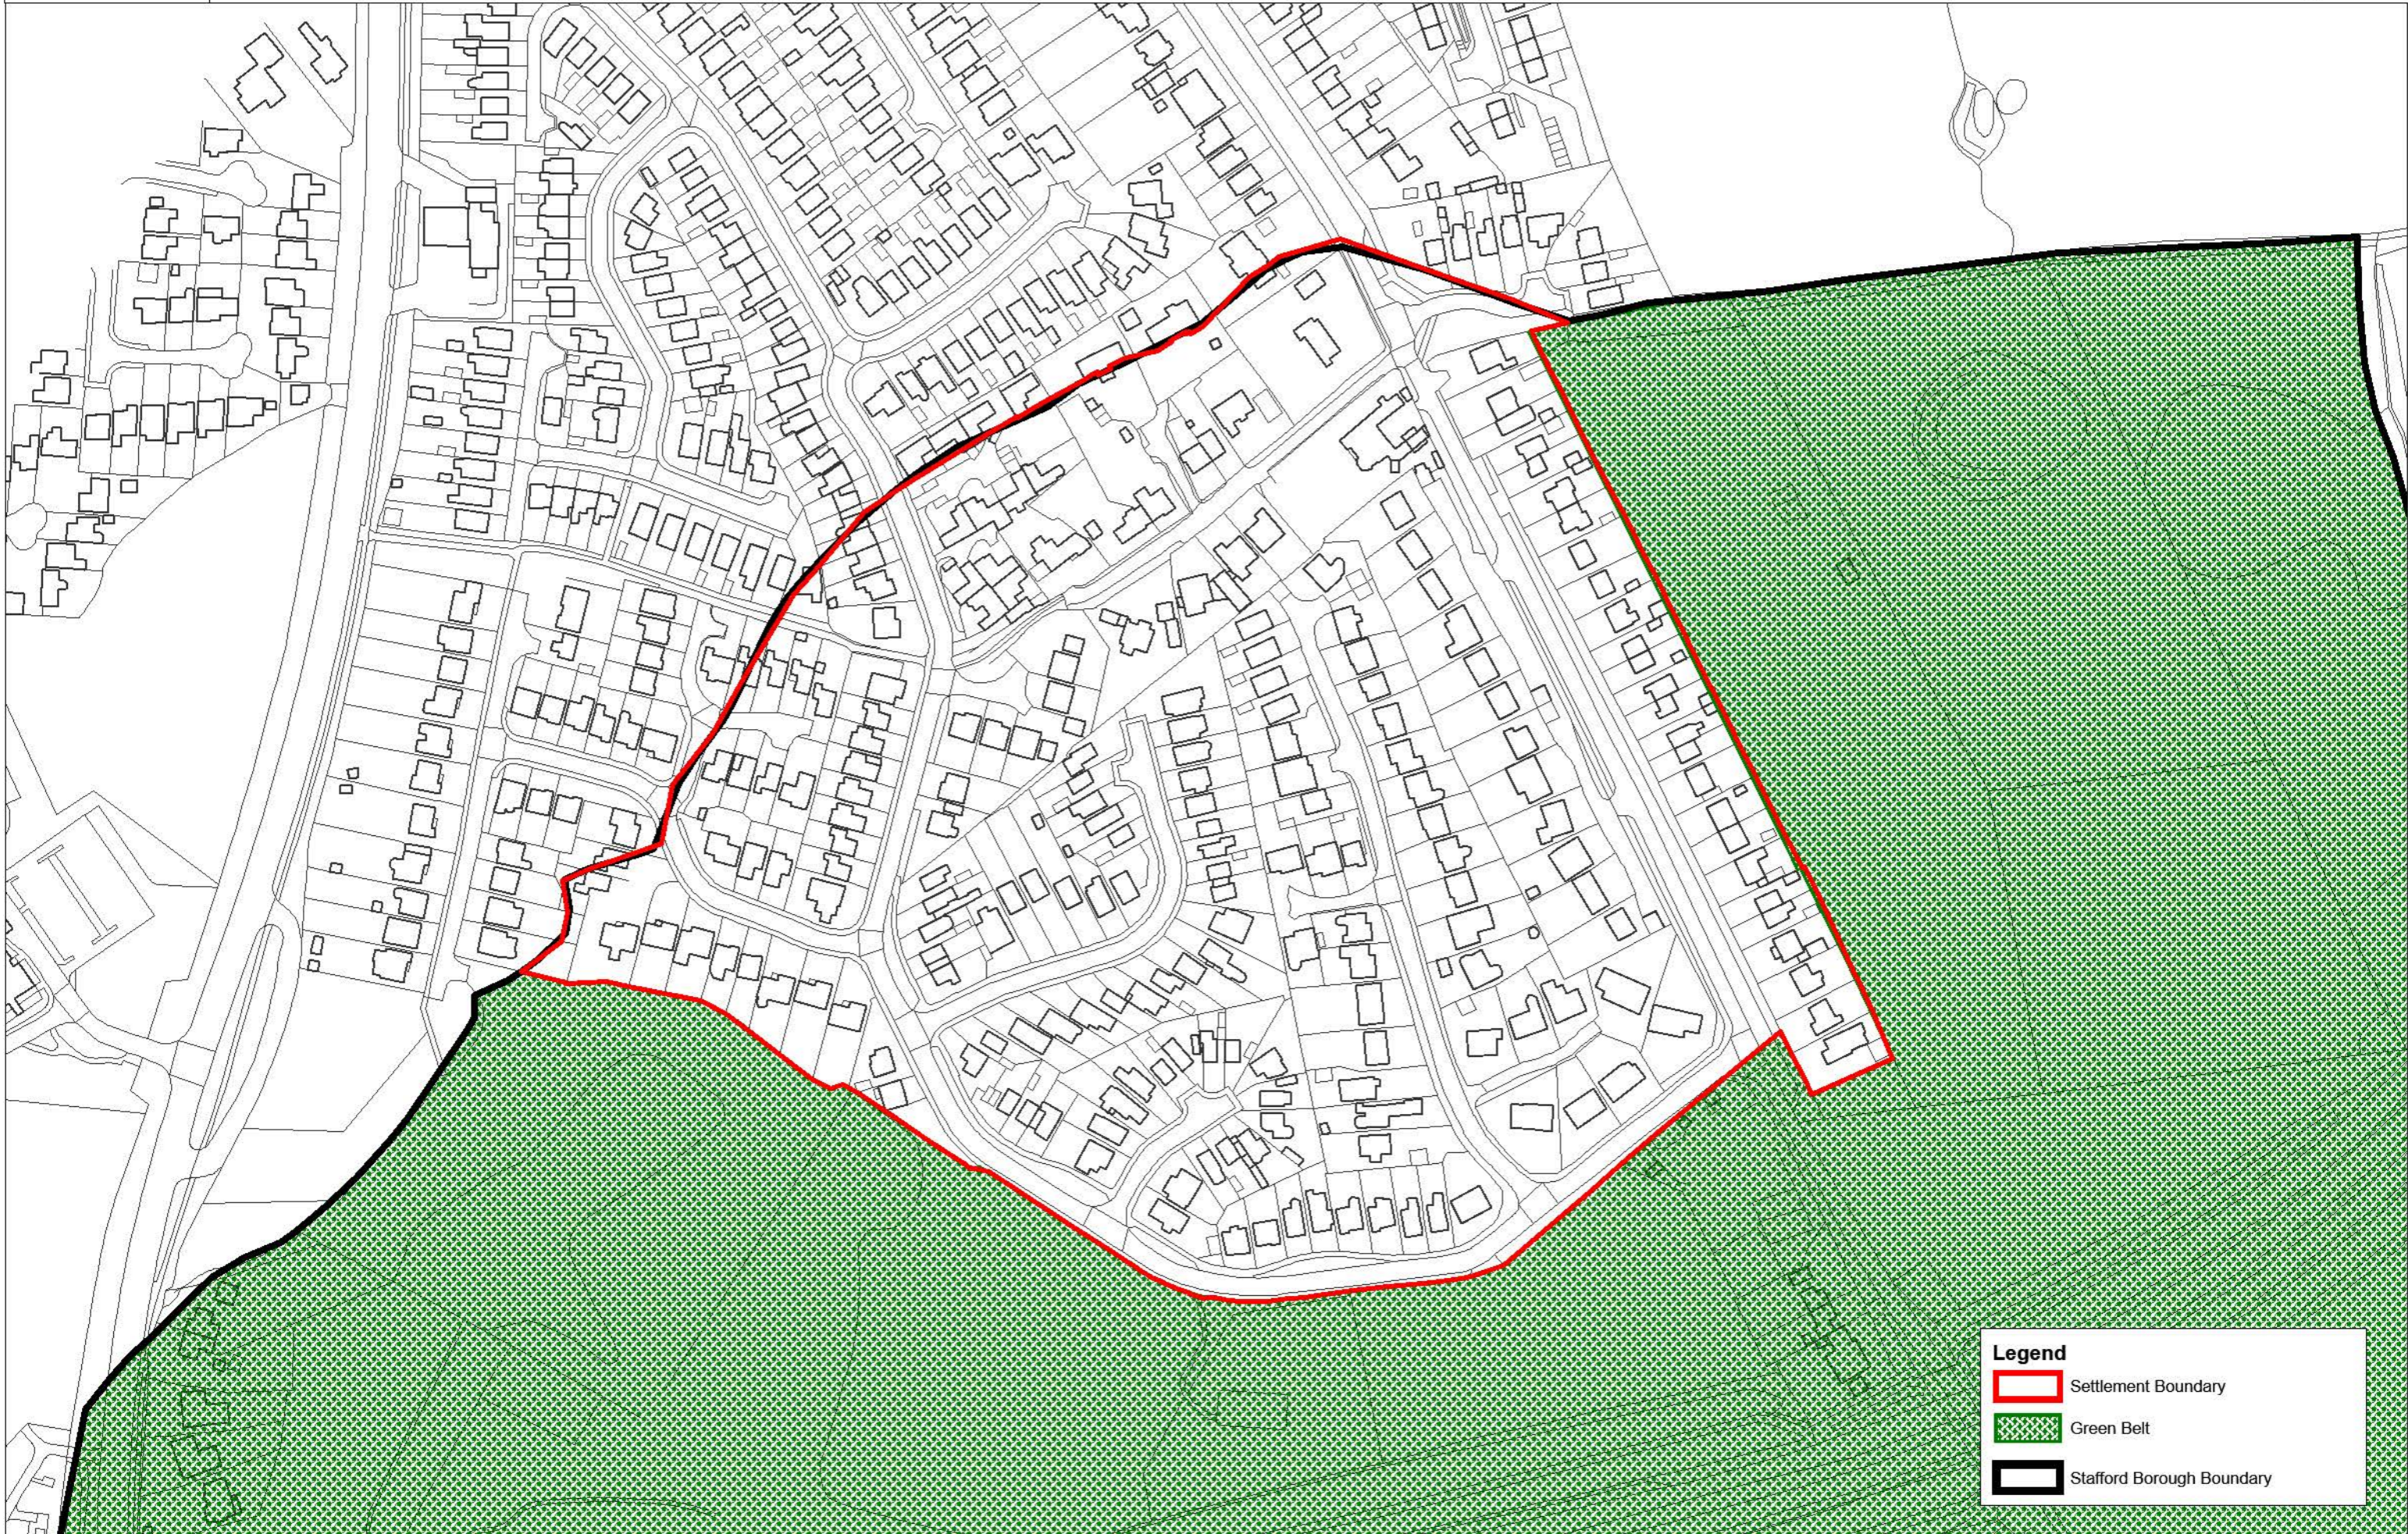

This settlement is within the Cannock Chase SAC 15 km Buffer.

# Church Eaton

**Legend**

-  Settlement Boundary

This settlement is within the Cannock Chase SAC 15 km Buffer.

# Clayton

**Legend**

-  Settlement Boundary
-  Green Belt
-  Stafford Borough Boundary

# Cold Meece

**Legend**

-  Settlement Boundary
-  Meecebrook
-  Green Belt
-  Potential Renewable Energy - Wind