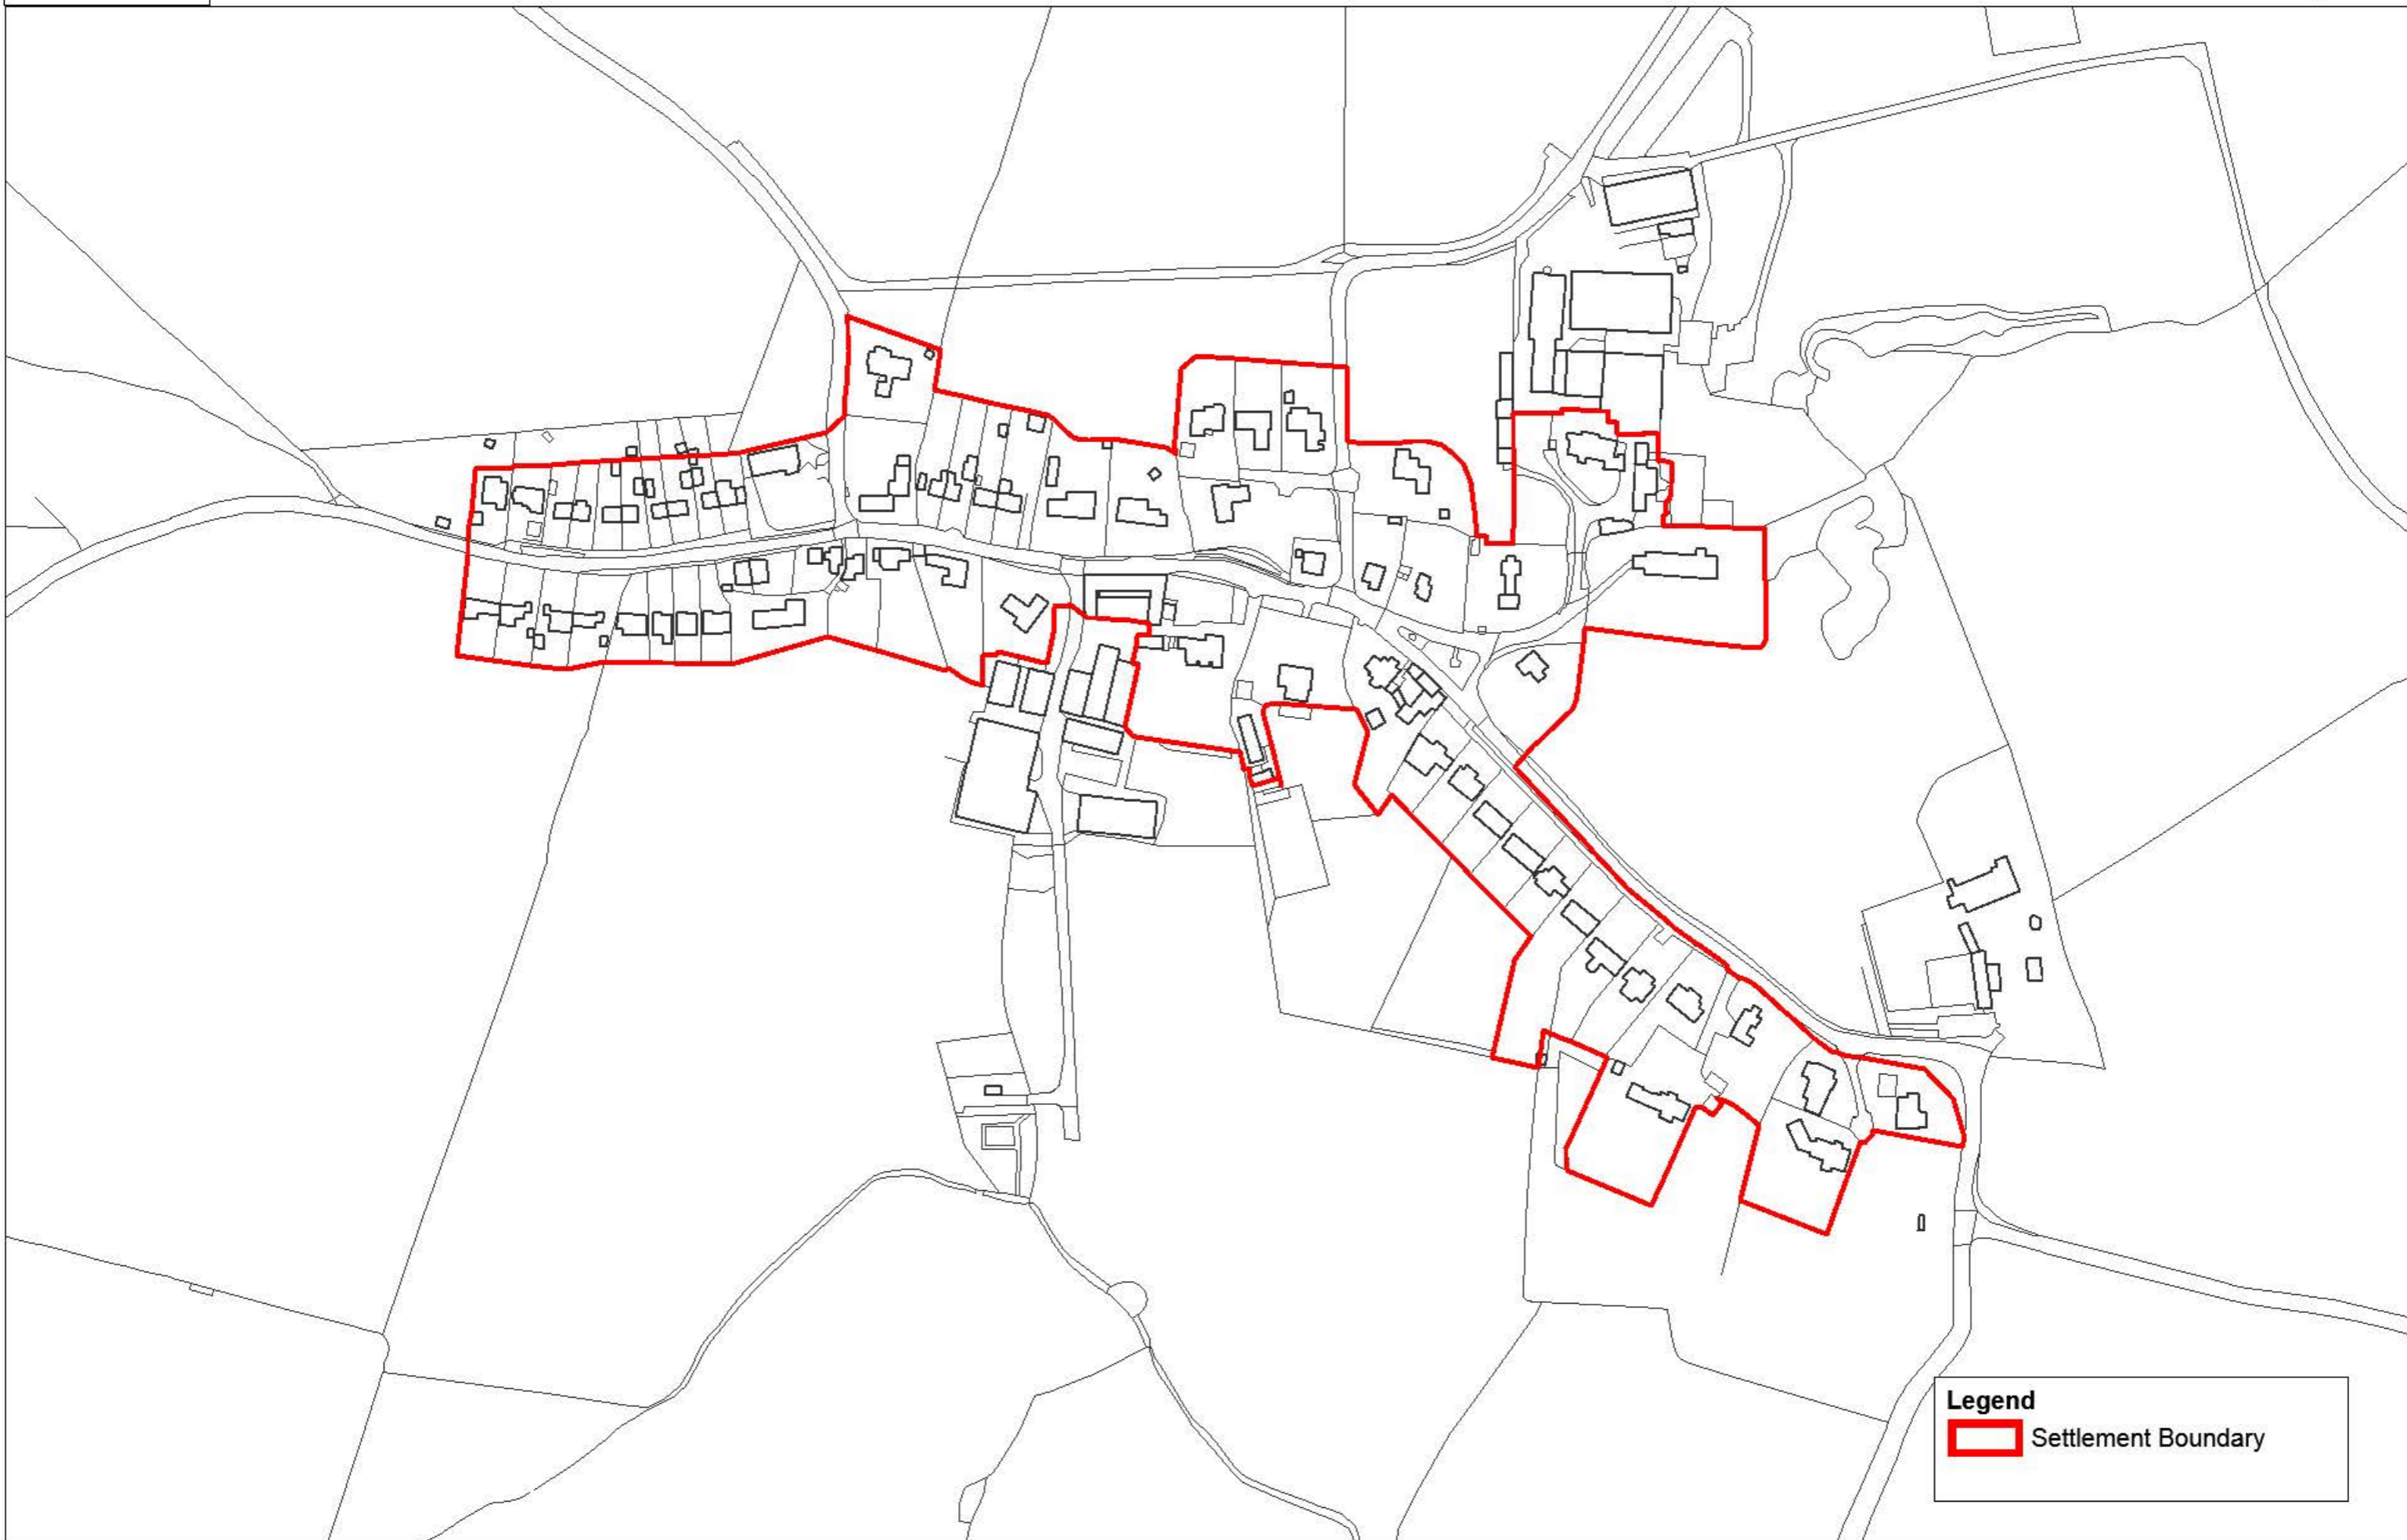

This settlement is within the Cannock Chase SAC 15 km Buffer.

# Milwich

**Legend**

 Settlement Boundary

This settlement is within the Cannock Chase SAC 15 km Buffer.

# Moreton

**Legend**

-  Settlement Boundary
-  Potential Renewable Energy - Solar

# Norbury

**Legend**  
 Settlement Boundary