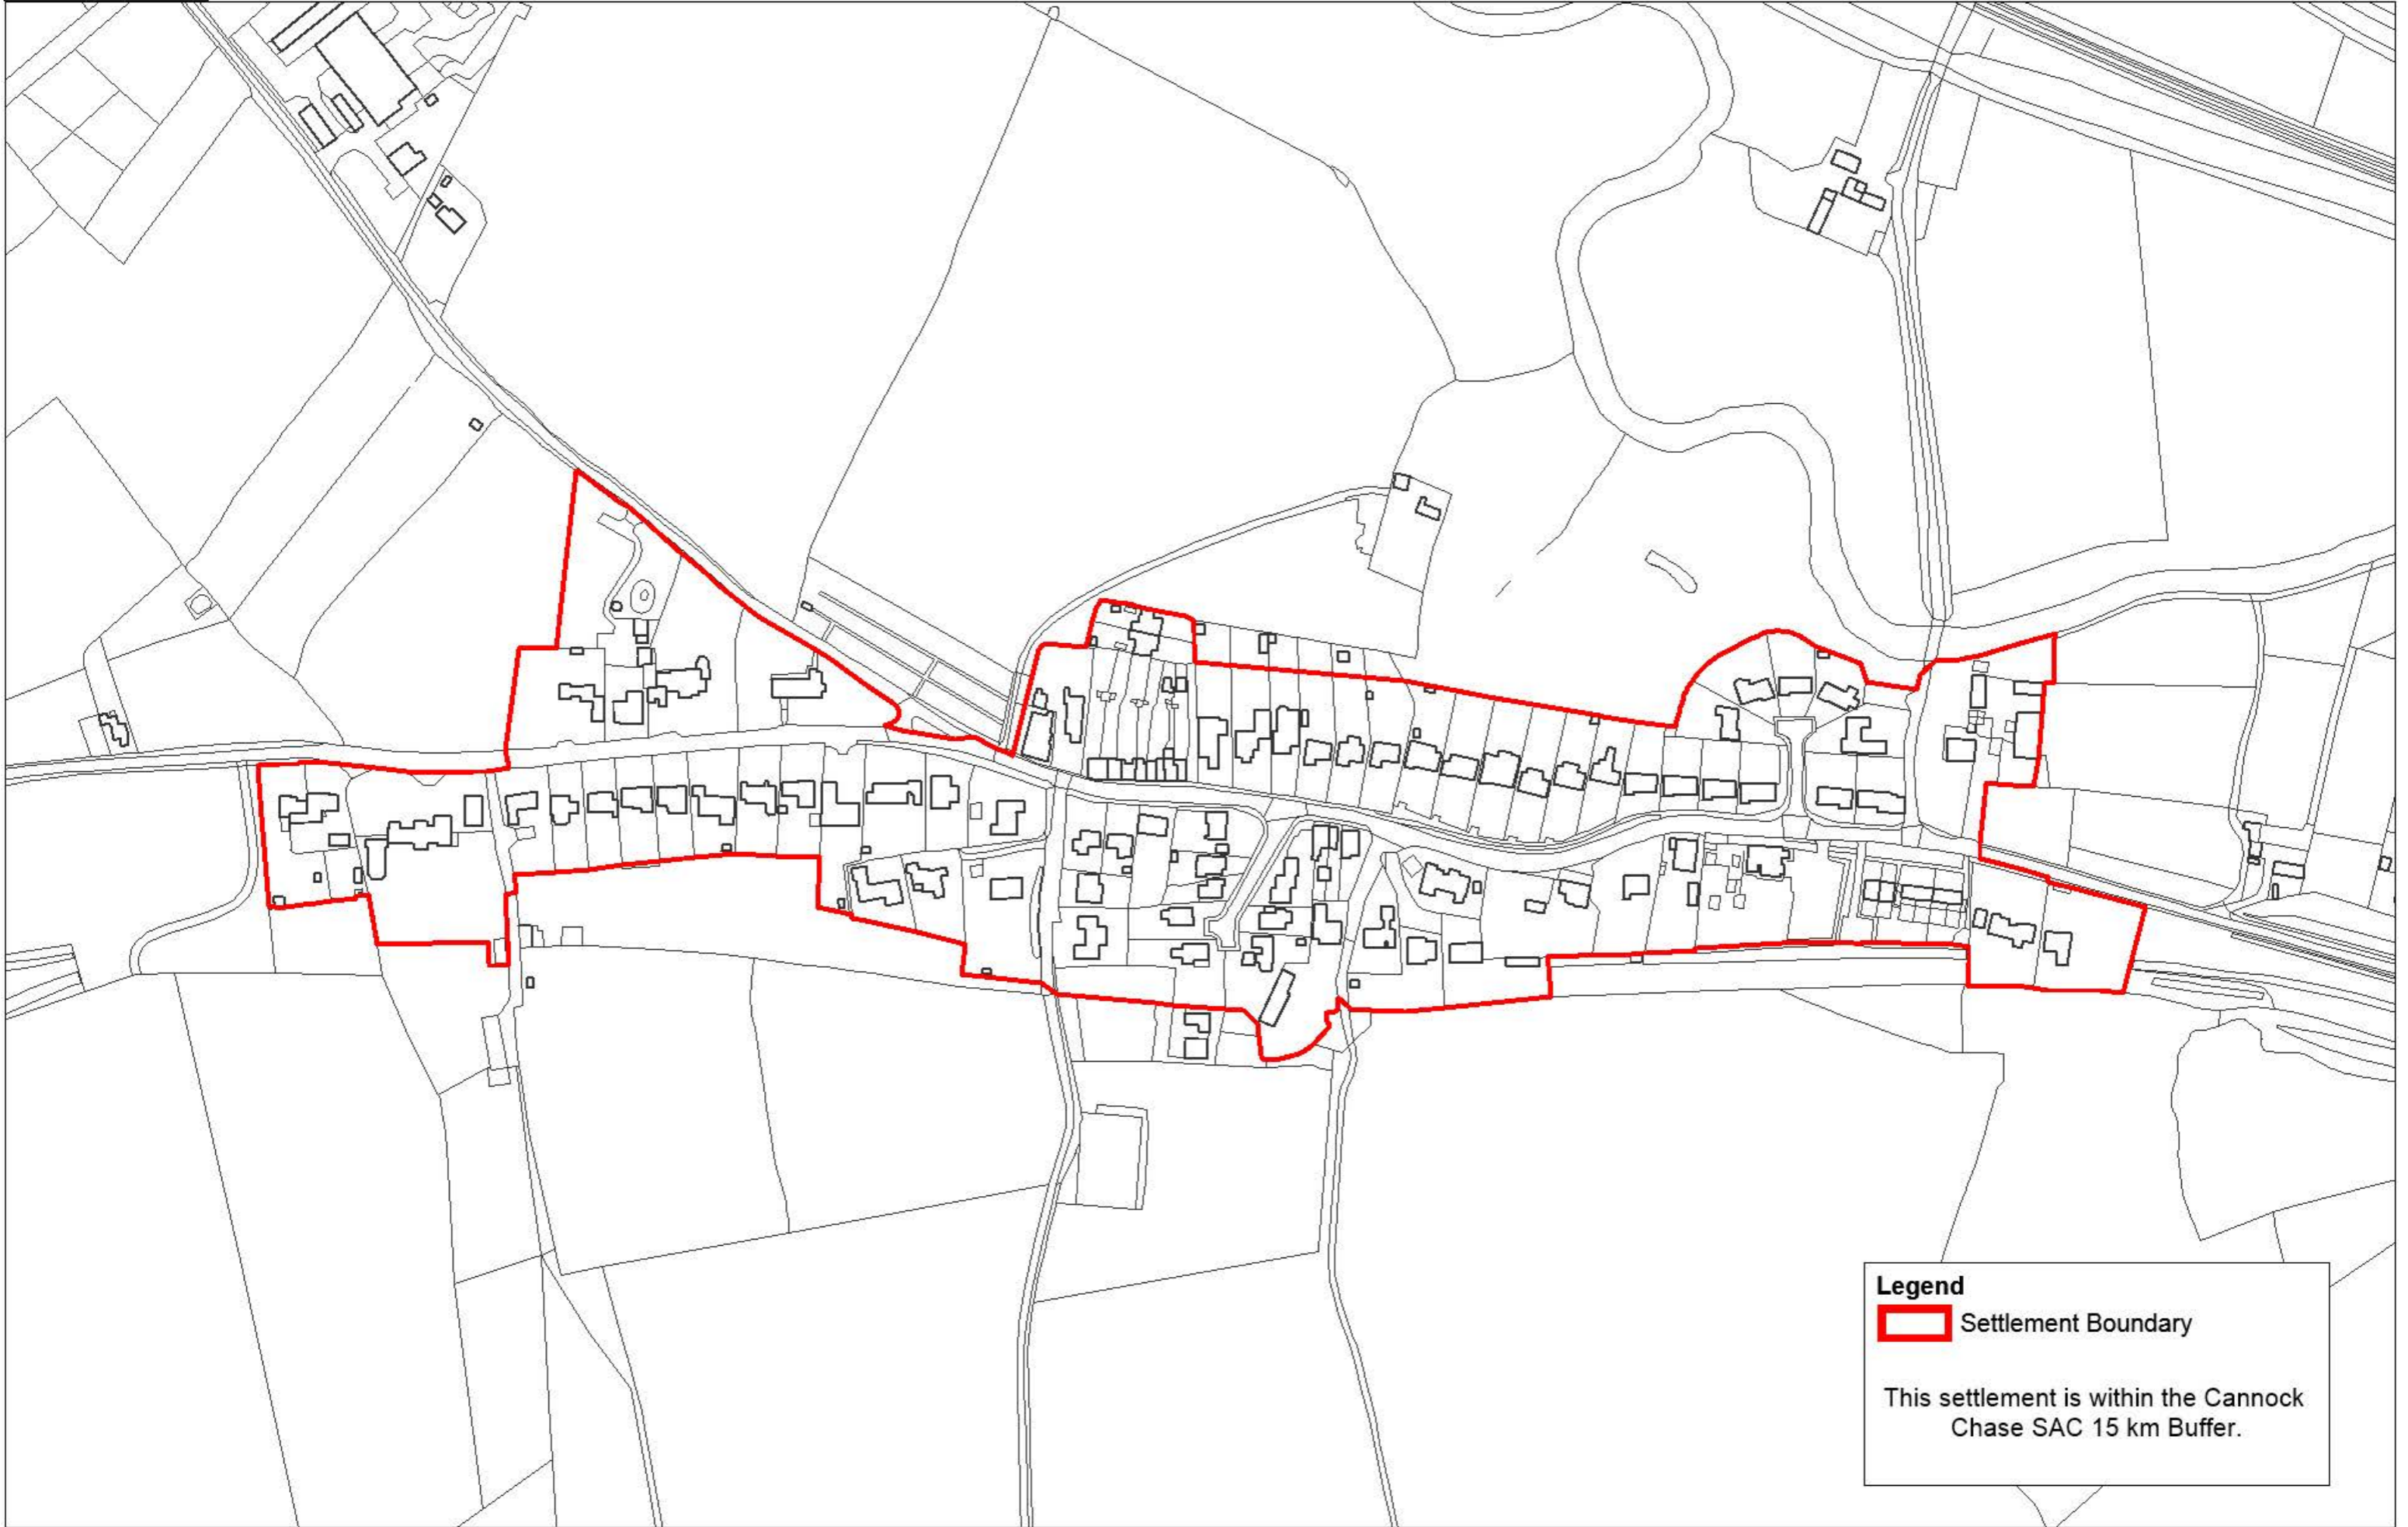

This settlement is within the Cannock Chase SAC 15 km Buffer.

# Norton Bridge

**Legend**

-  Settlement Boundary

This settlement is within the Cannock Chase SAC 15 km Buffer.

# Ranton

**Legend**

-  Settlement Boundary

This settlement is within the Cannock Chase SAC 15 km Buffer.

# Salt

**Legend**

-  Settlement Boundary

This settlement is within the Cannock Chase SAC 15 km Buffer.