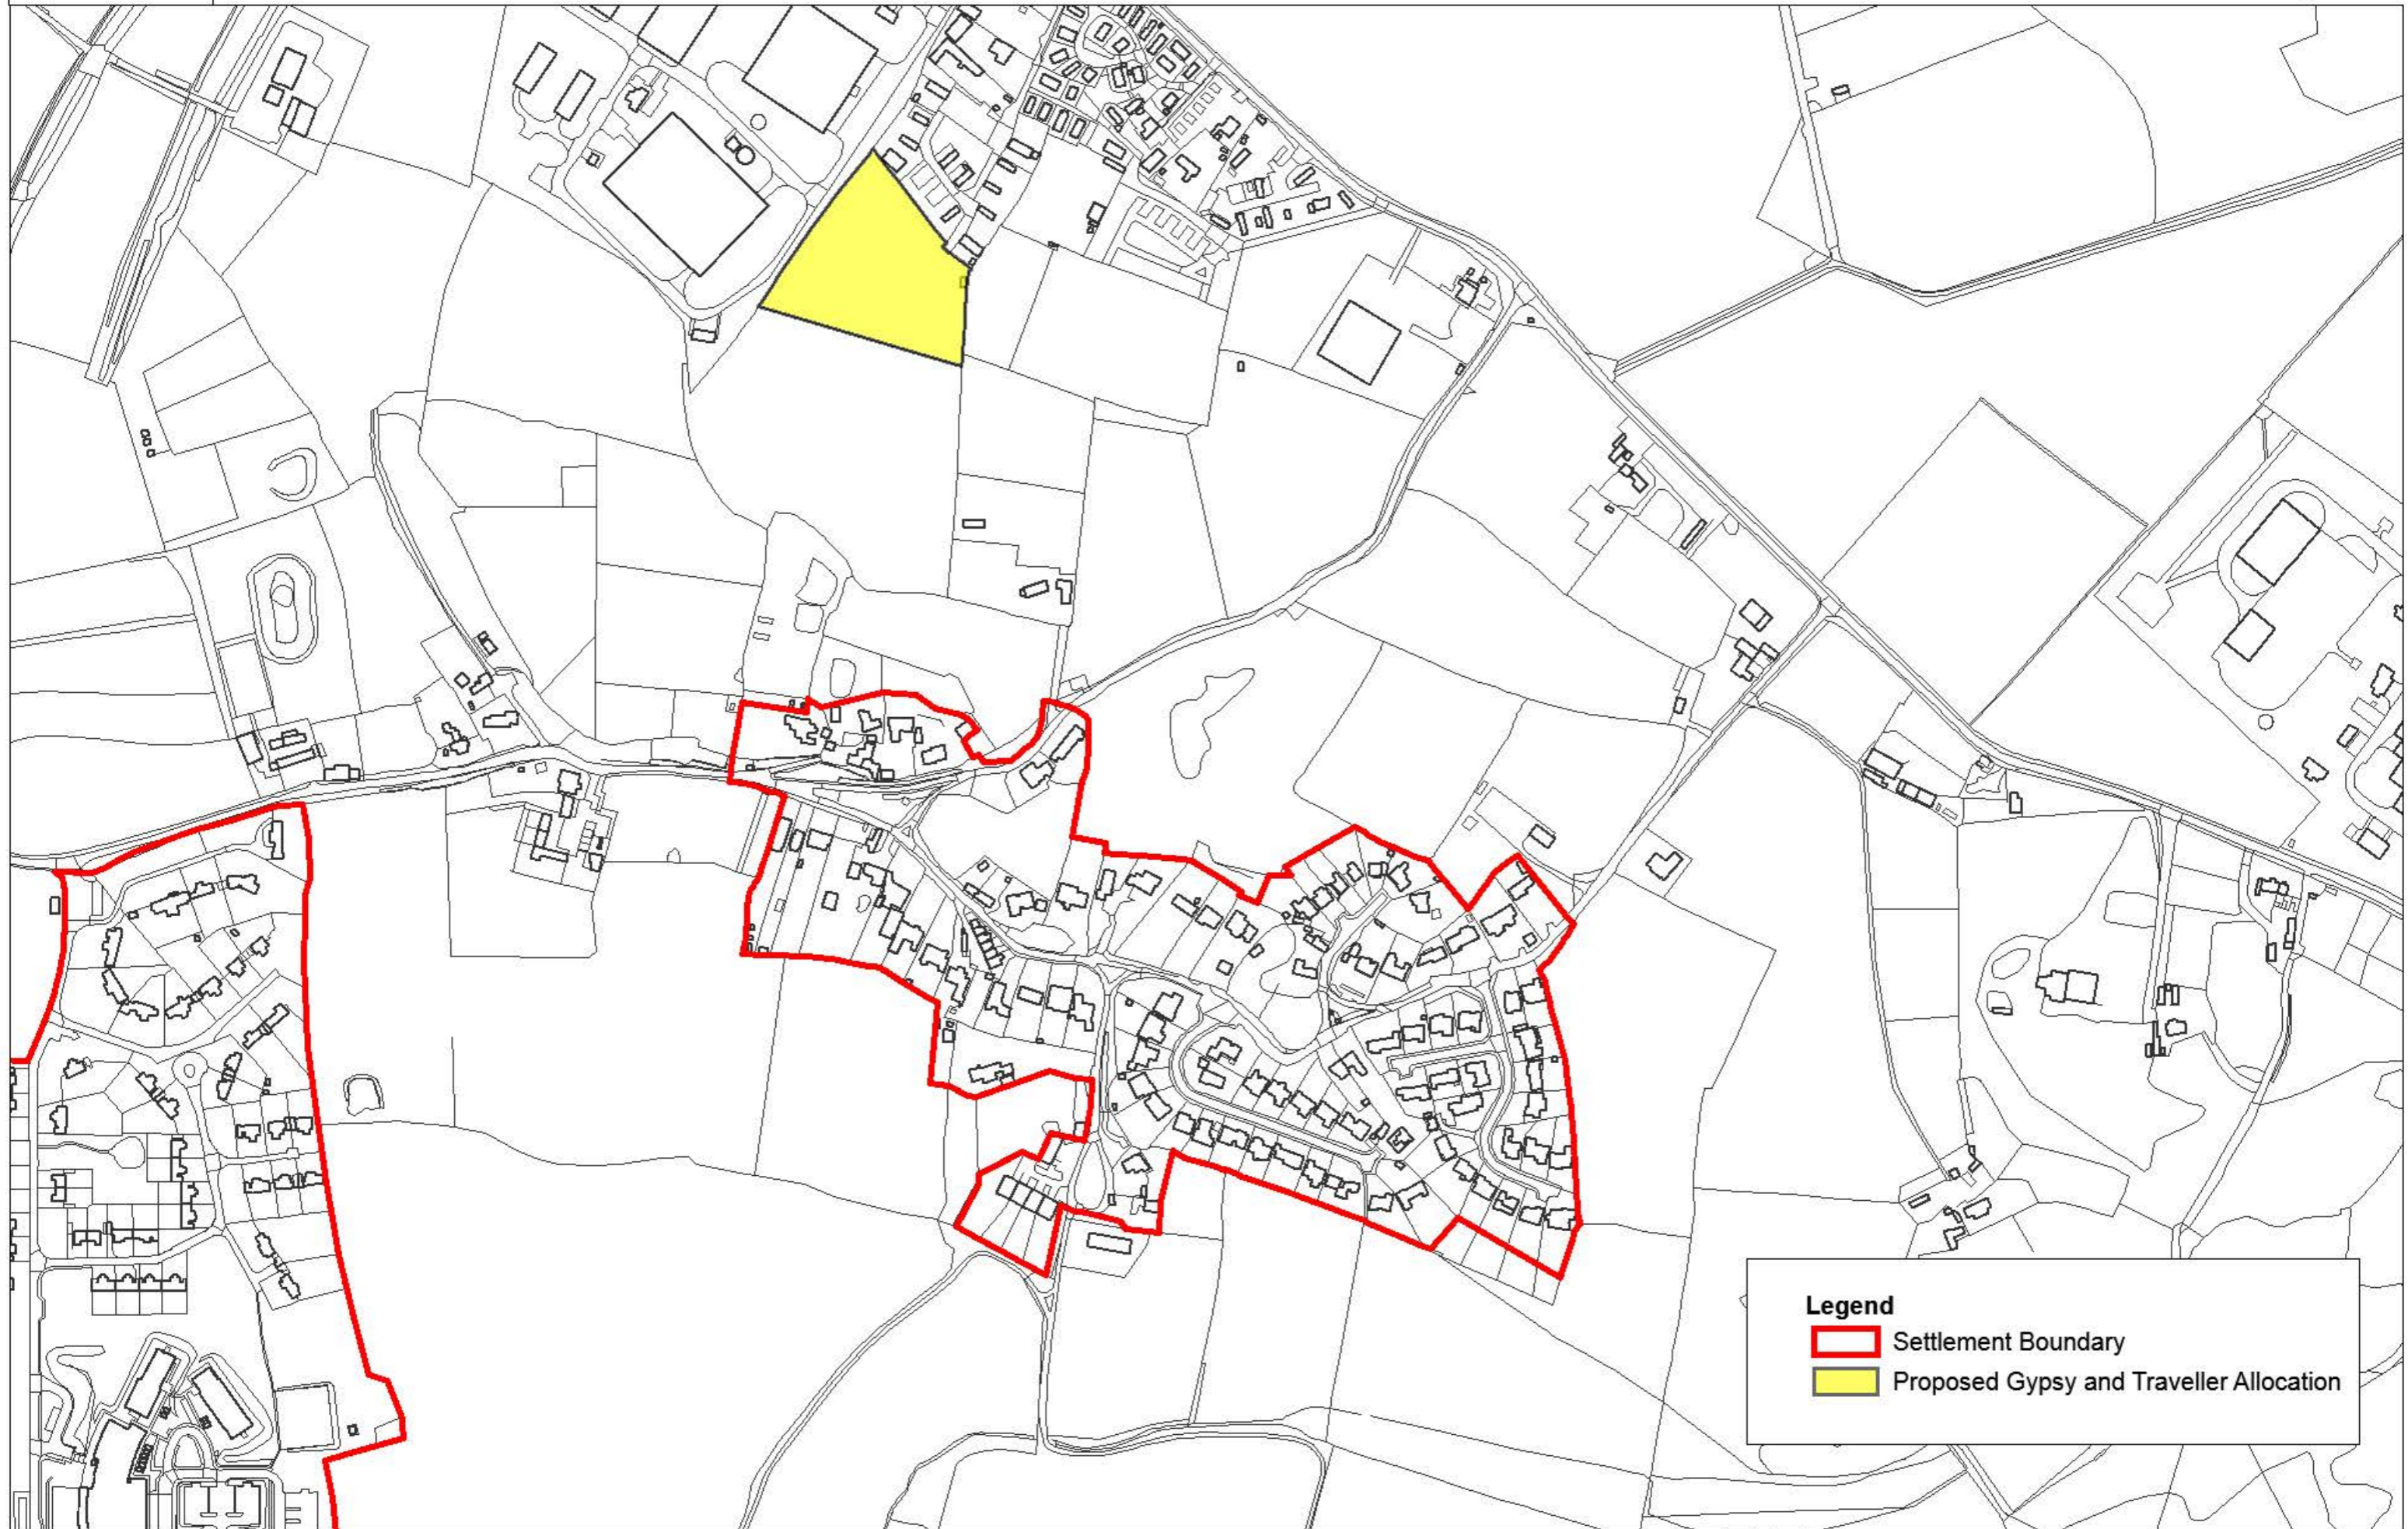

This settlement is within the Cannock Chase SAC 15 km Buffer.

# Derrington

**Legend**

-  Settlement Boundary
-  Green Belt

# Hilderstone

**Legend**

-  Settlement Boundary
-  Green Belt

This settlement is within the Cannock Chase SAC 15 km Buffer.

**Legend**

-  Settlement Boundary
-  Proposed Gypsy and Traveller Allocation