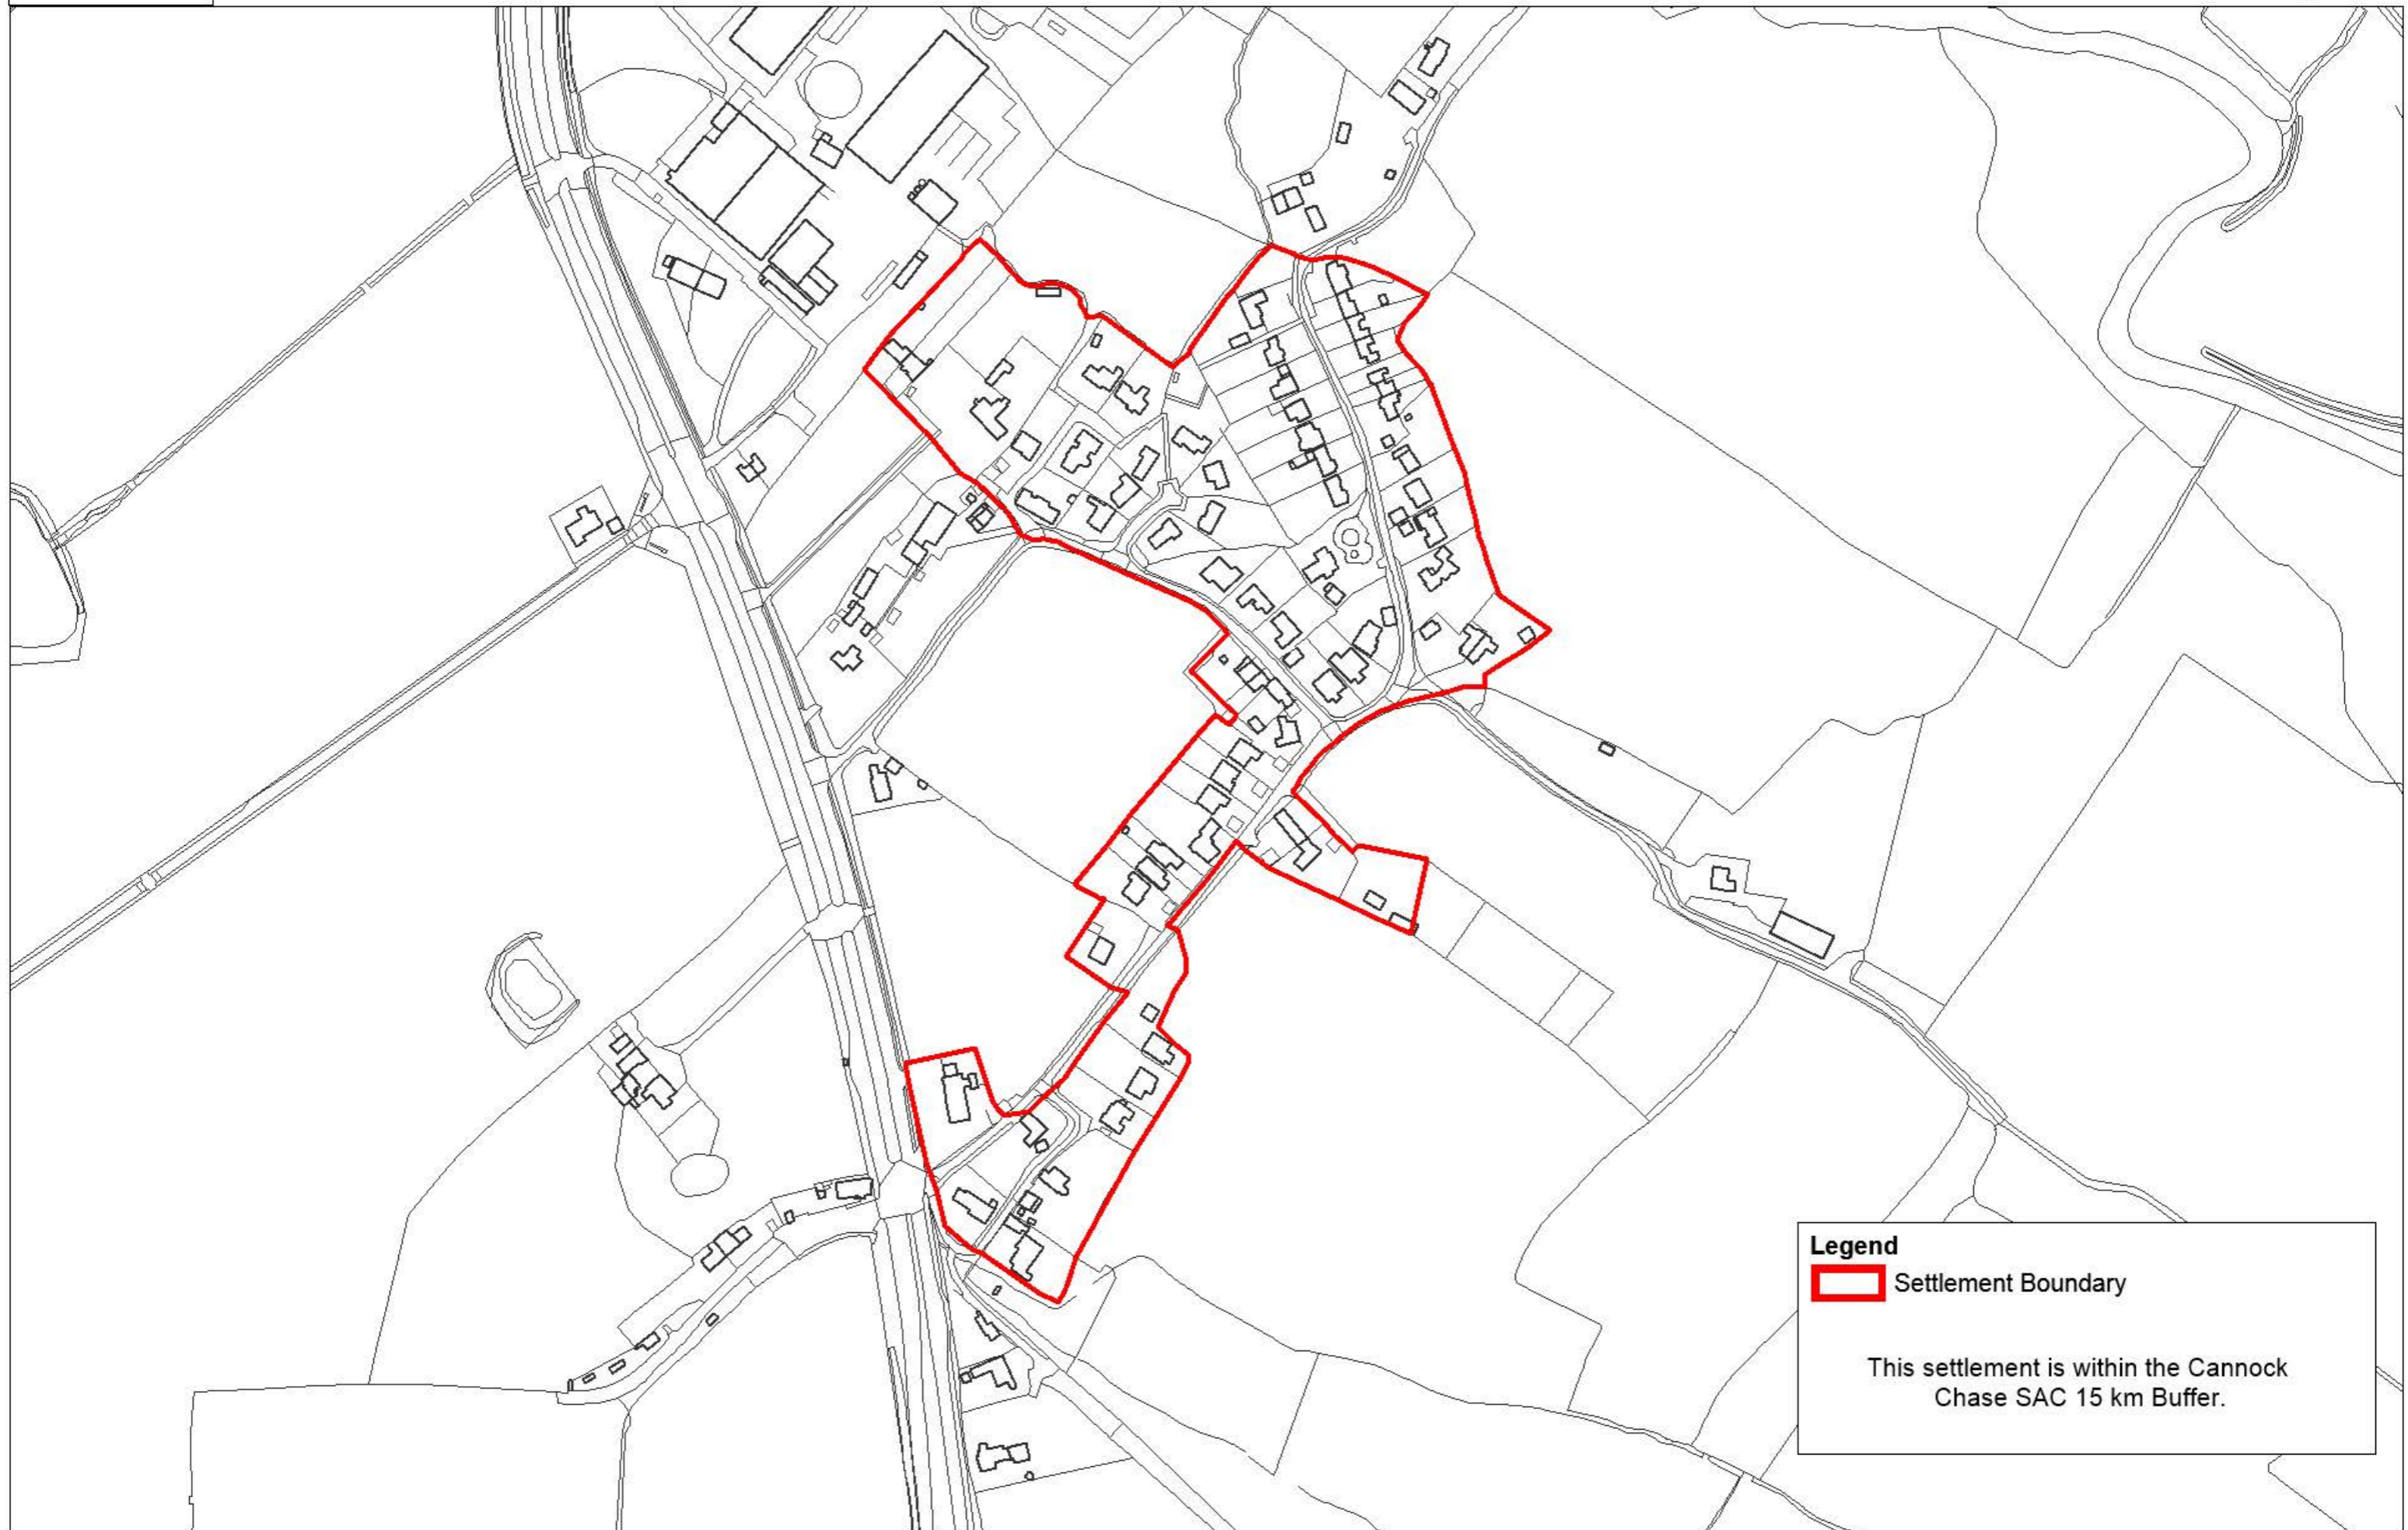

# Aston-by-Stone

**Legend**

 Settlement Boundary

This settlement is within the Cannock Chase SAC 15 km Buffer.

This settlement is within the Cannock Chase SAC 15 km Buffer.

# Church Eaton

**Legend**

-  Settlement Boundary

This settlement is within the Cannock Chase SAC 15 km Buffer.

# Salt

**Legend**

-  Settlement Boundary

This settlement is within the Cannock Chase SAC 15 km Buffer.