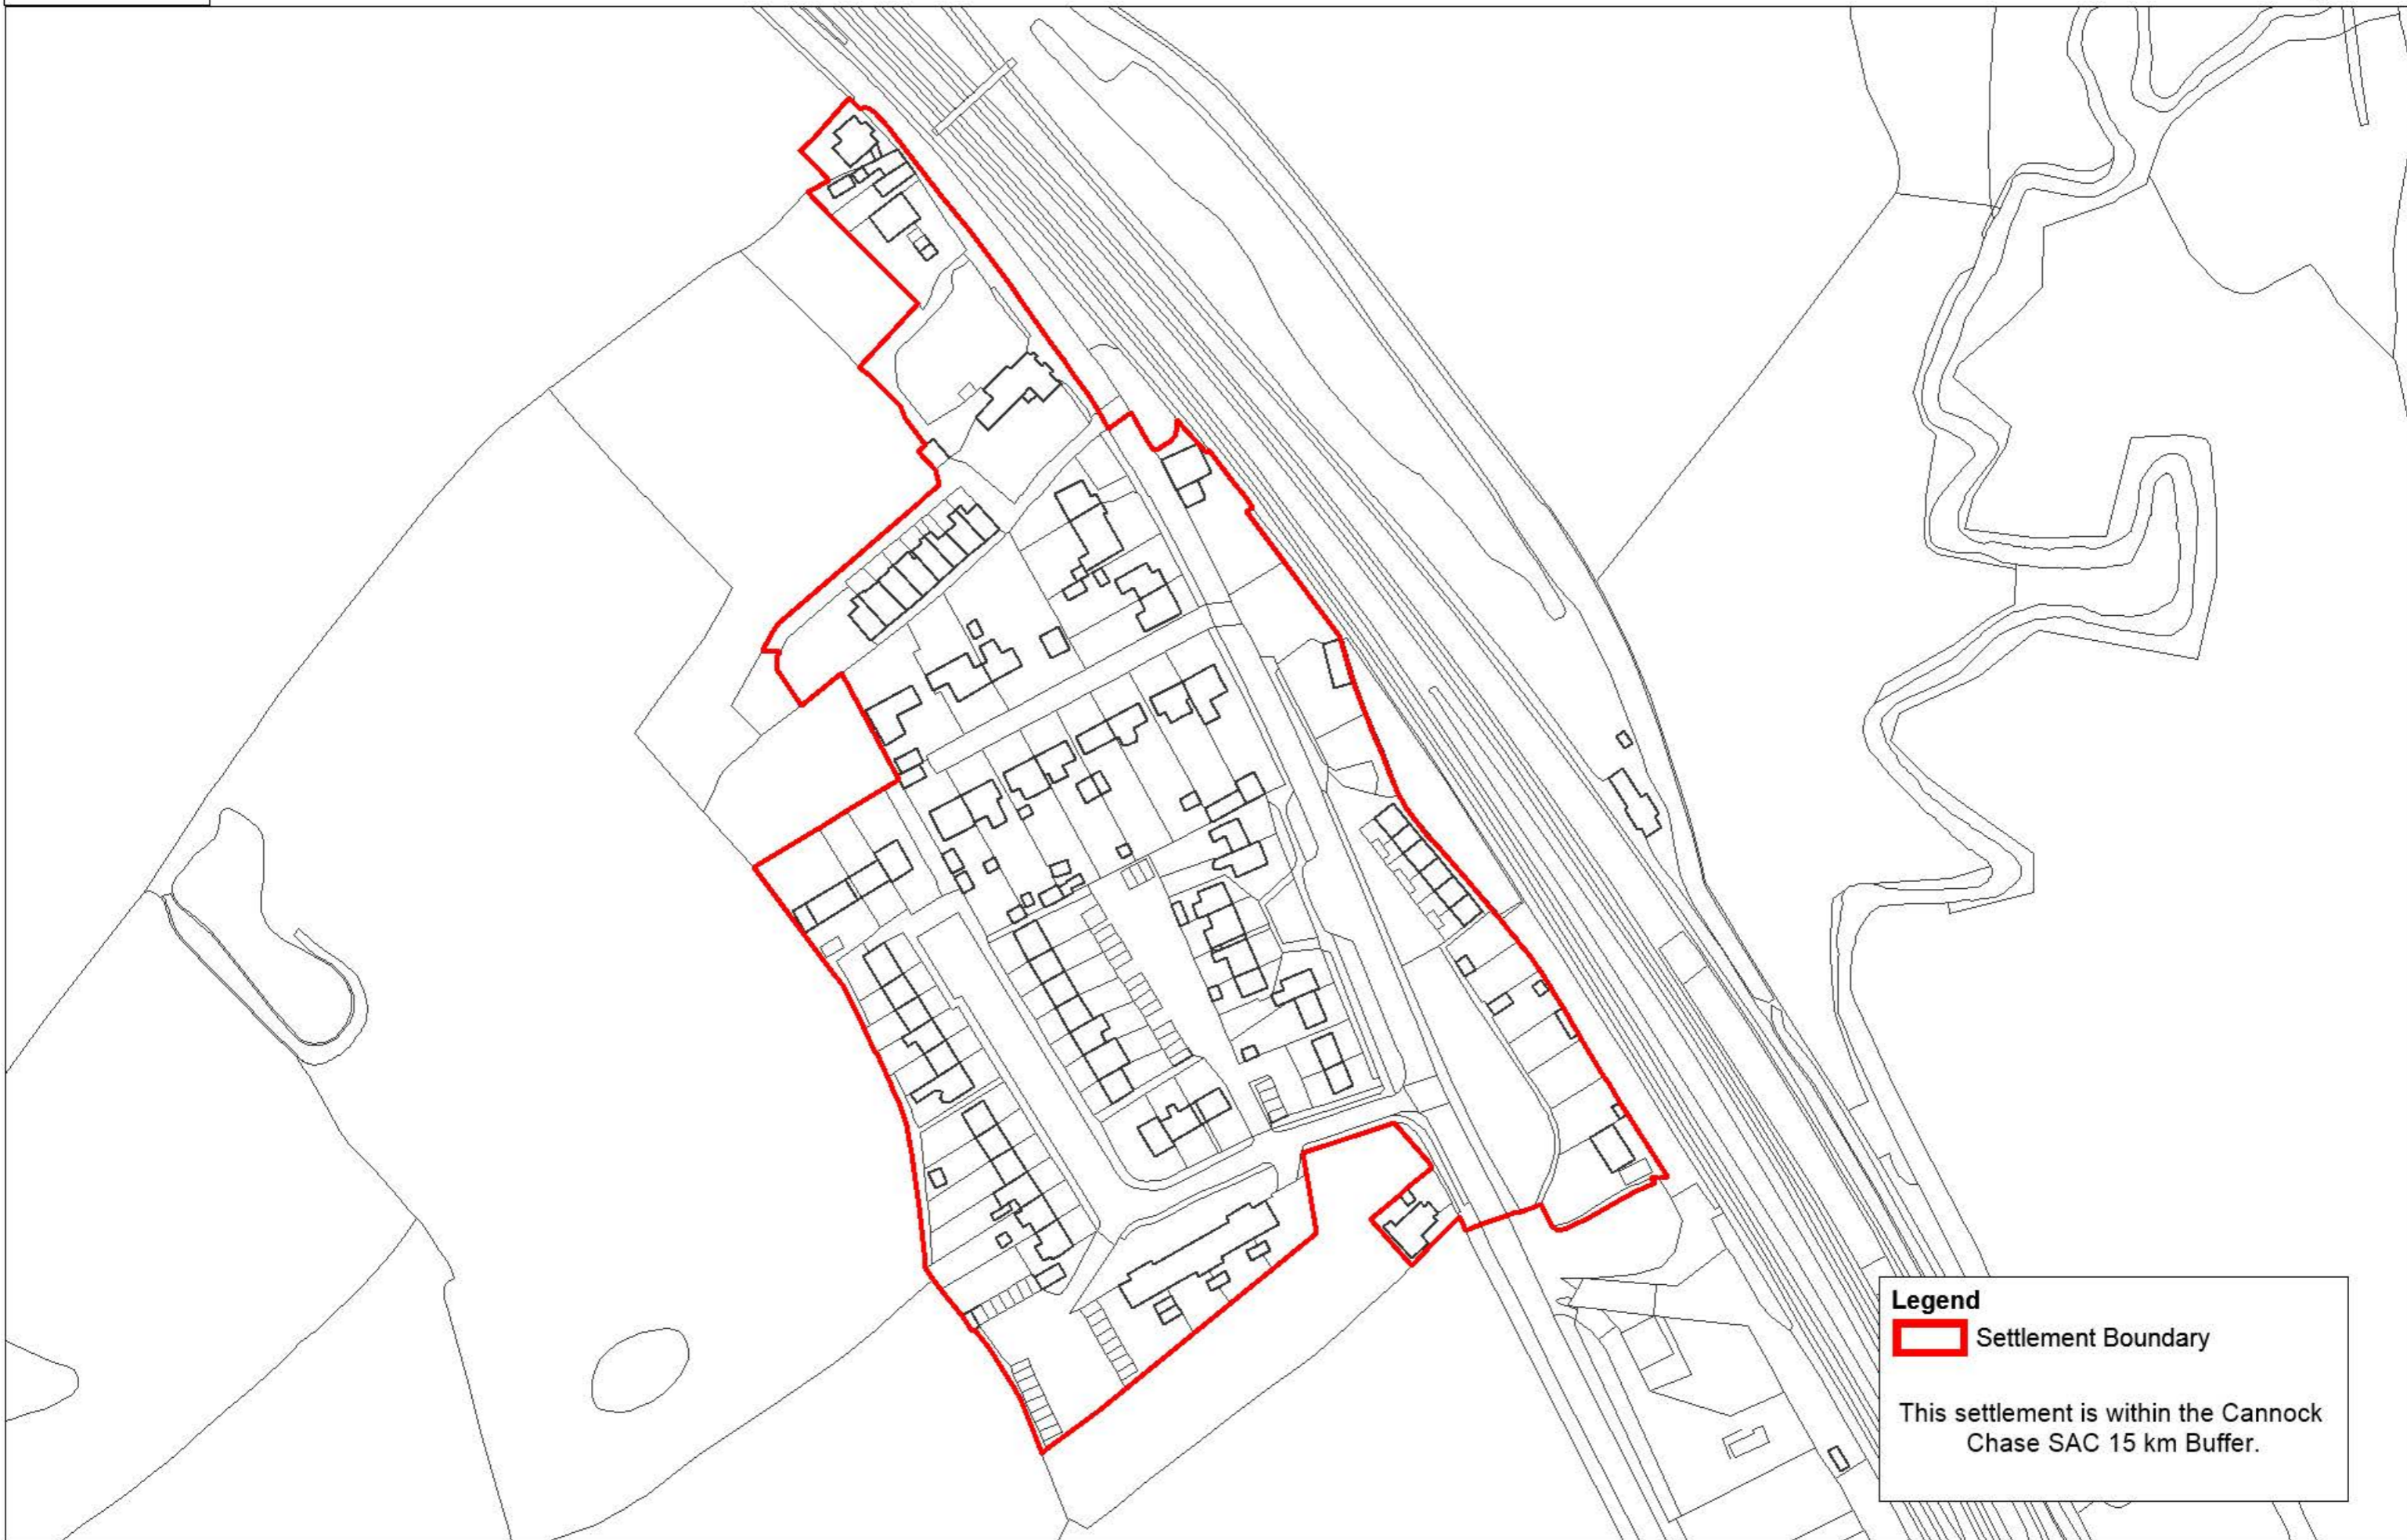

Norton Bridge

Legend

- Settlement Boundary

This settlement is within the Cannock Chase SAC 15 km Buffer.