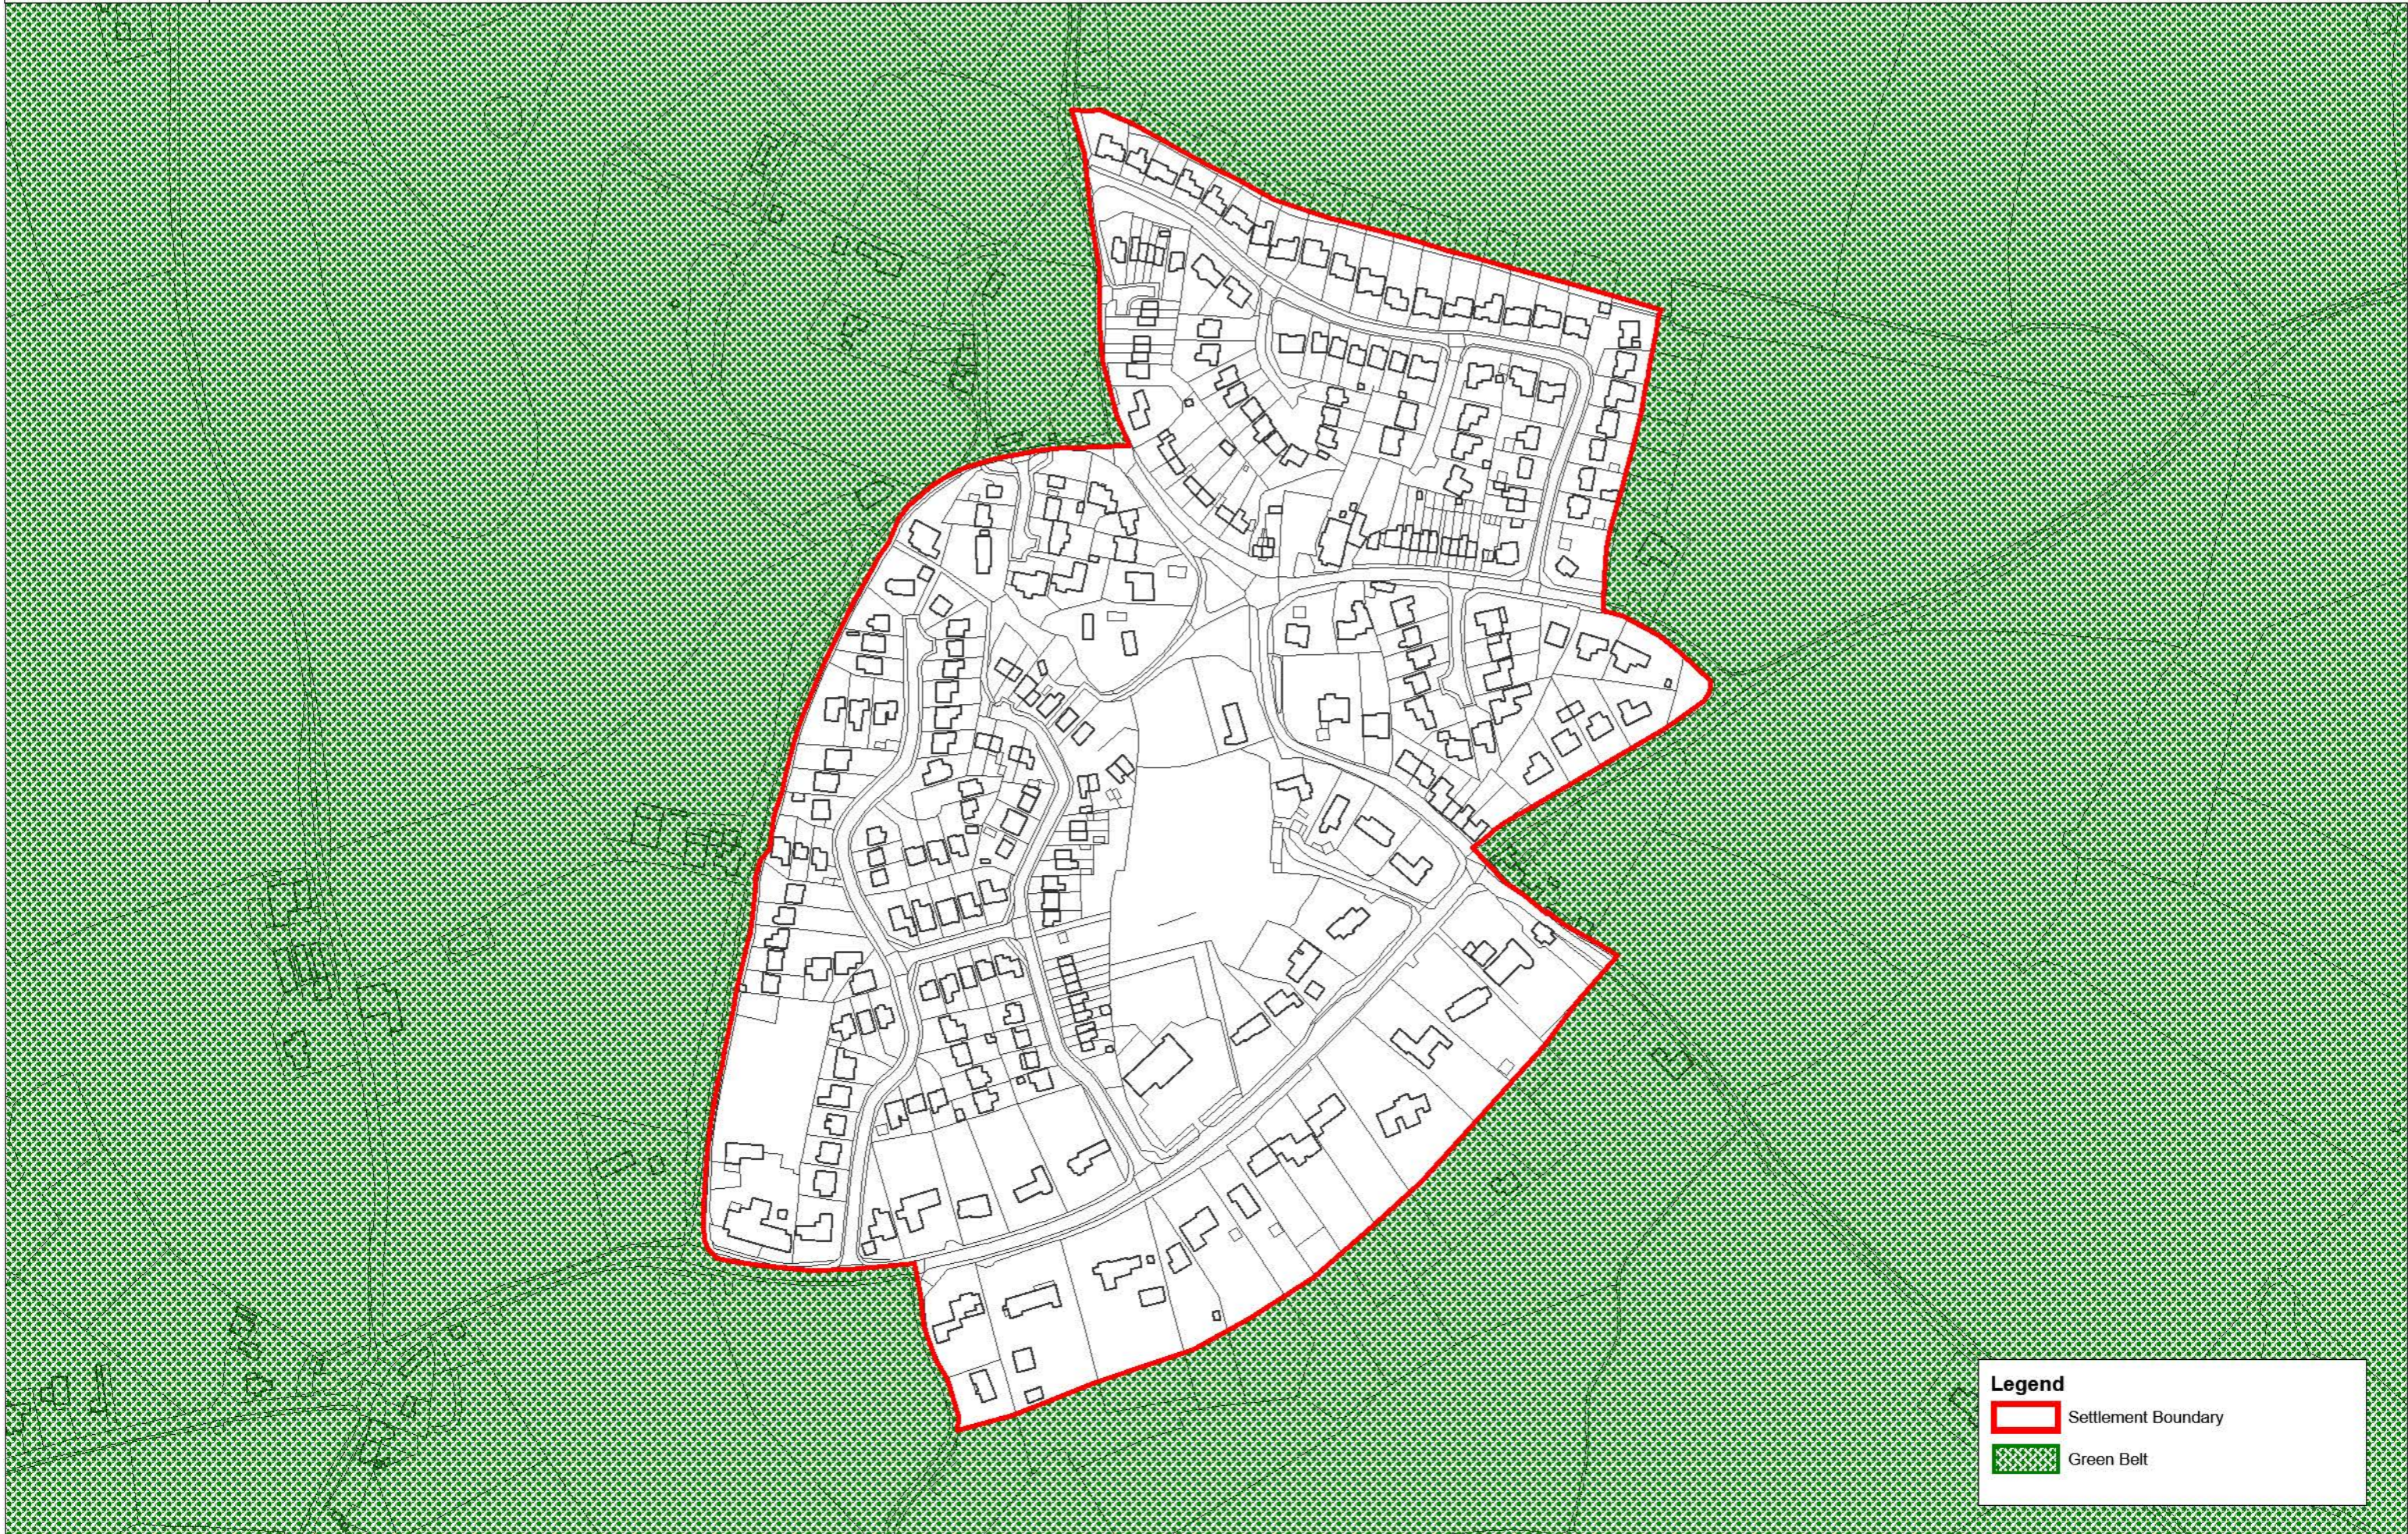

This settlement is within the Cannock Chase SAC 15 km Buffer.

# Croxton

**Legend**

-  Settlement Boundary
-  Proposed Local Green Space

# Derrington

**Legend**

-  Settlement Boundary
-  Green Belt