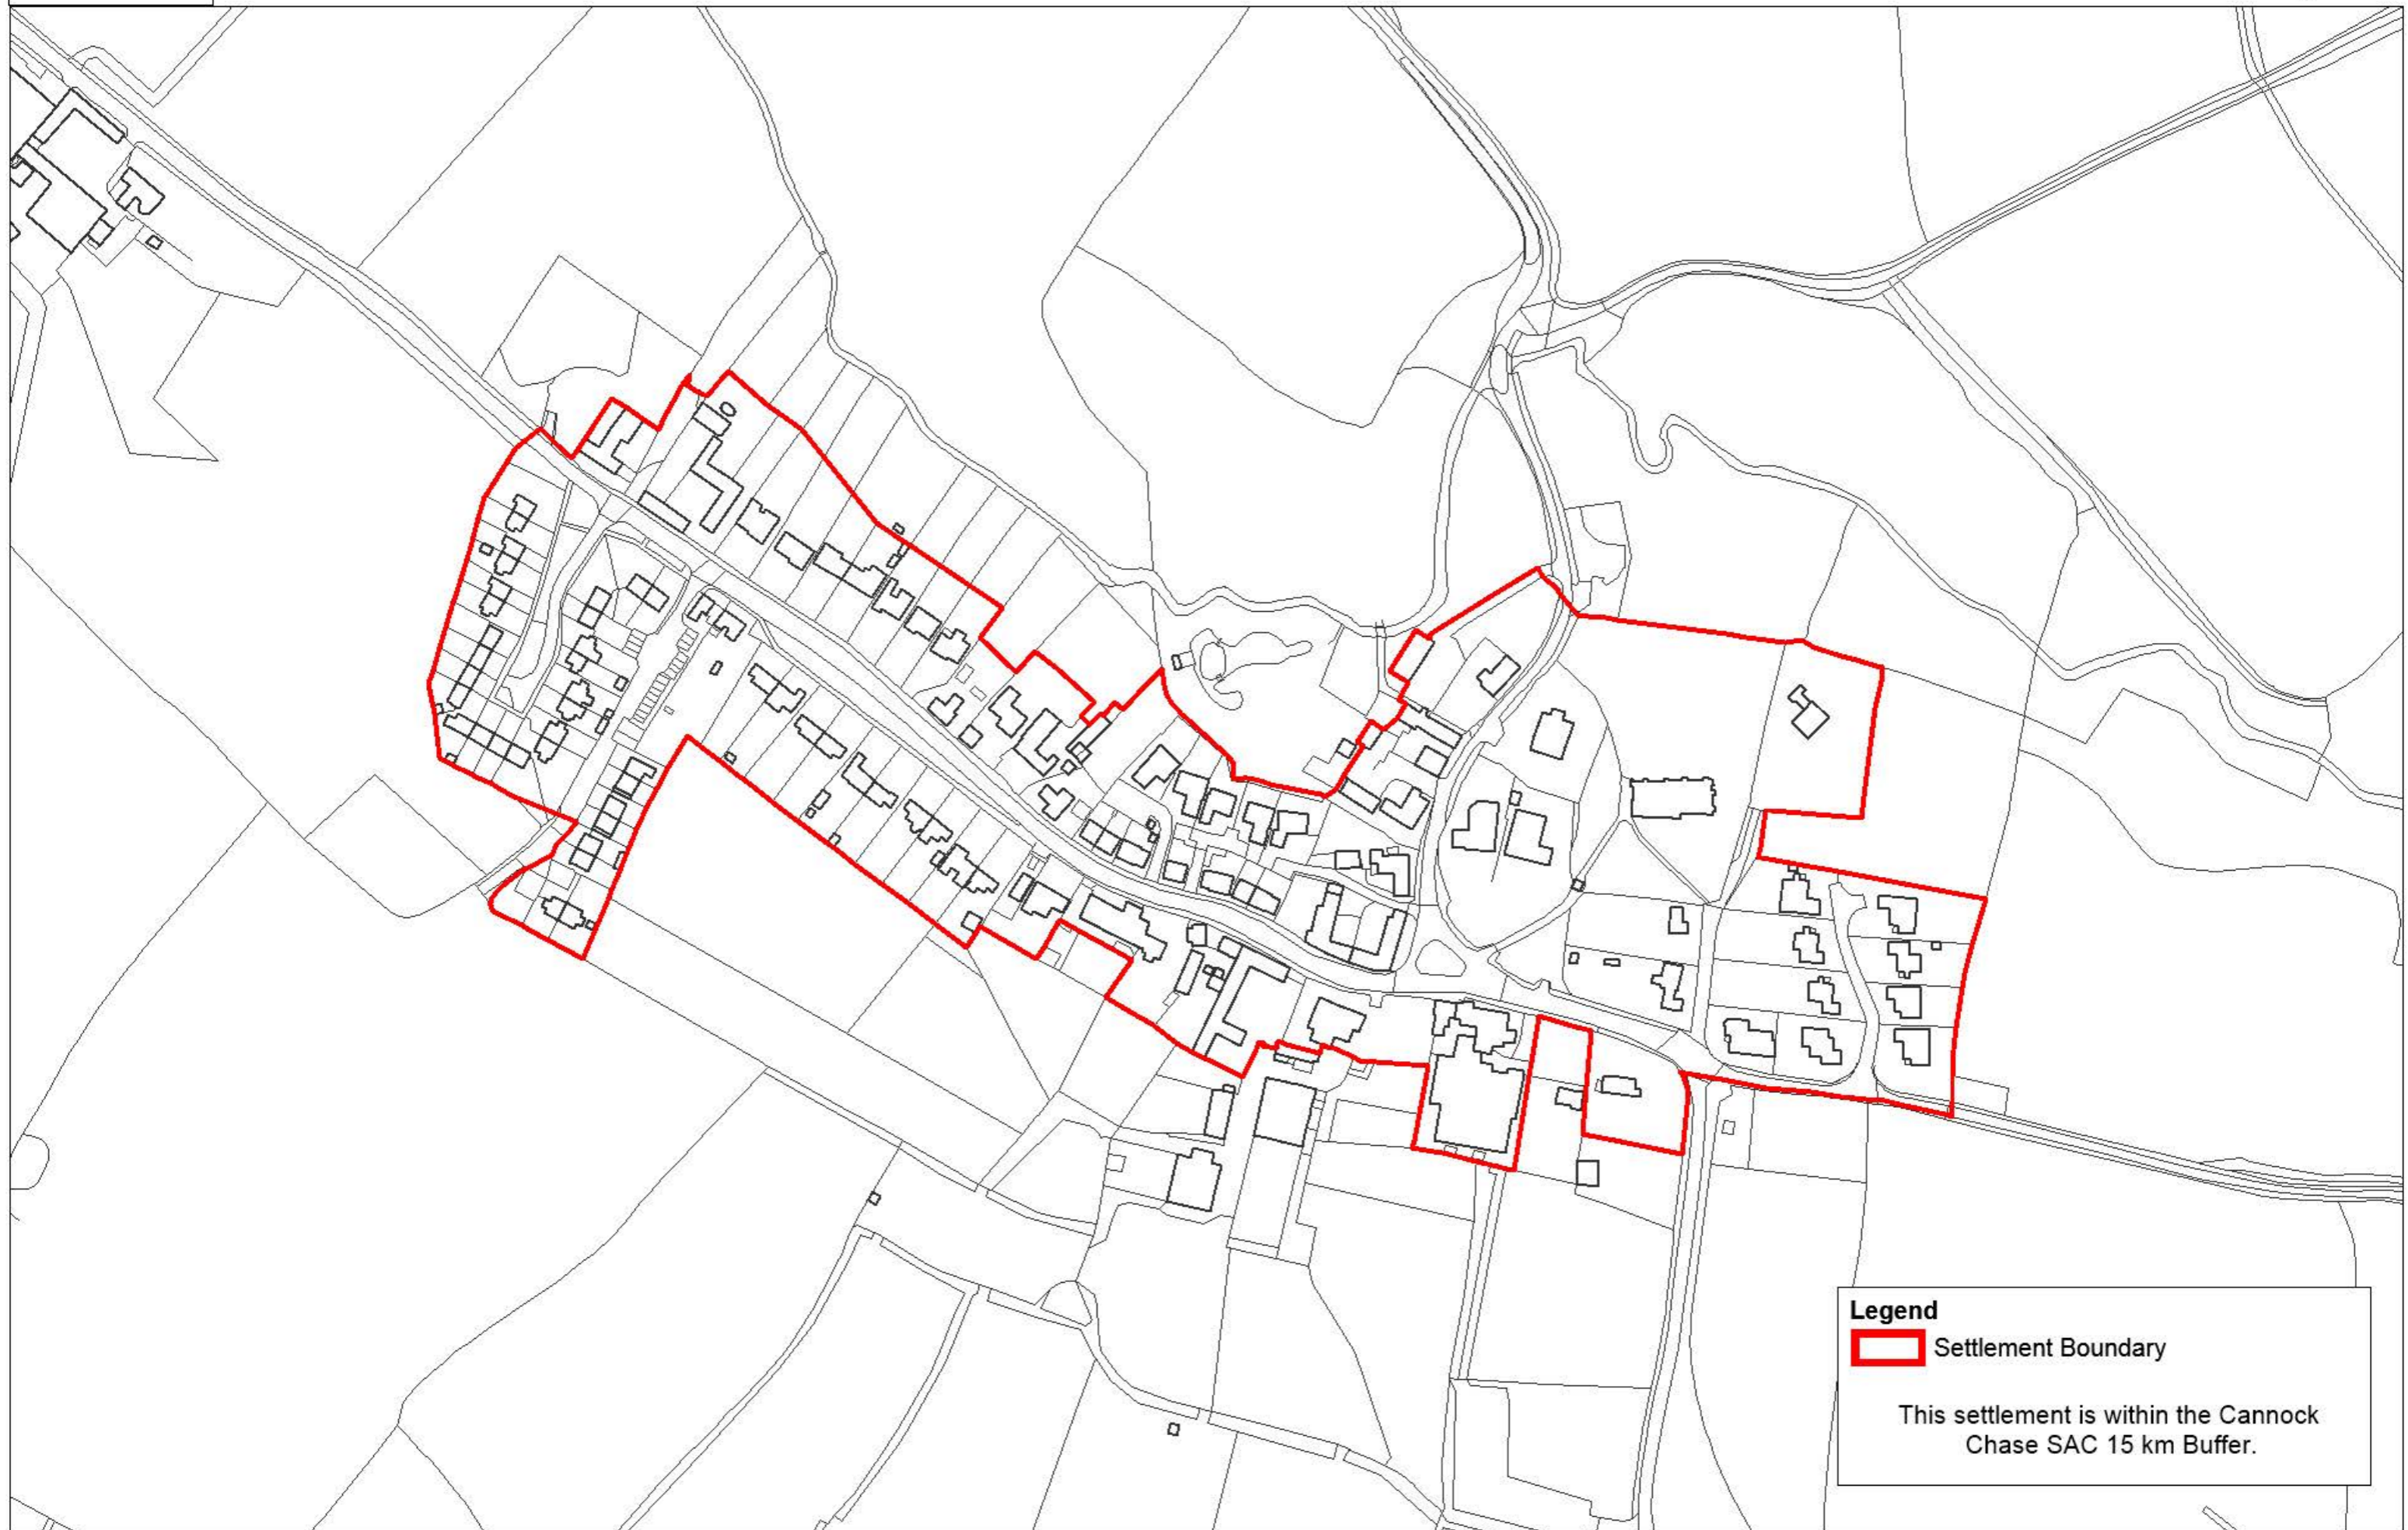

This settlement is within the Cannock Chase SAC 15 km Buffer.

# Ranton

**Legend**

-  Settlement Boundary

This settlement is within the Cannock Chase SAC 15 km Buffer.

# Salt

**Legend**

-  Settlement Boundary

This settlement is within the Cannock Chase SAC 15 km Buffer.

# Seighford

**Legend**

 Settlement Boundary

This settlement is within the Cannock Chase SAC 15 km Buffer.

**Legend**

-  Settlement Boundary
-  Green Belt

**Legend**

-  Settlement Boundary
-  Green Belt
-  Neighbourhood Centre and Local Shops