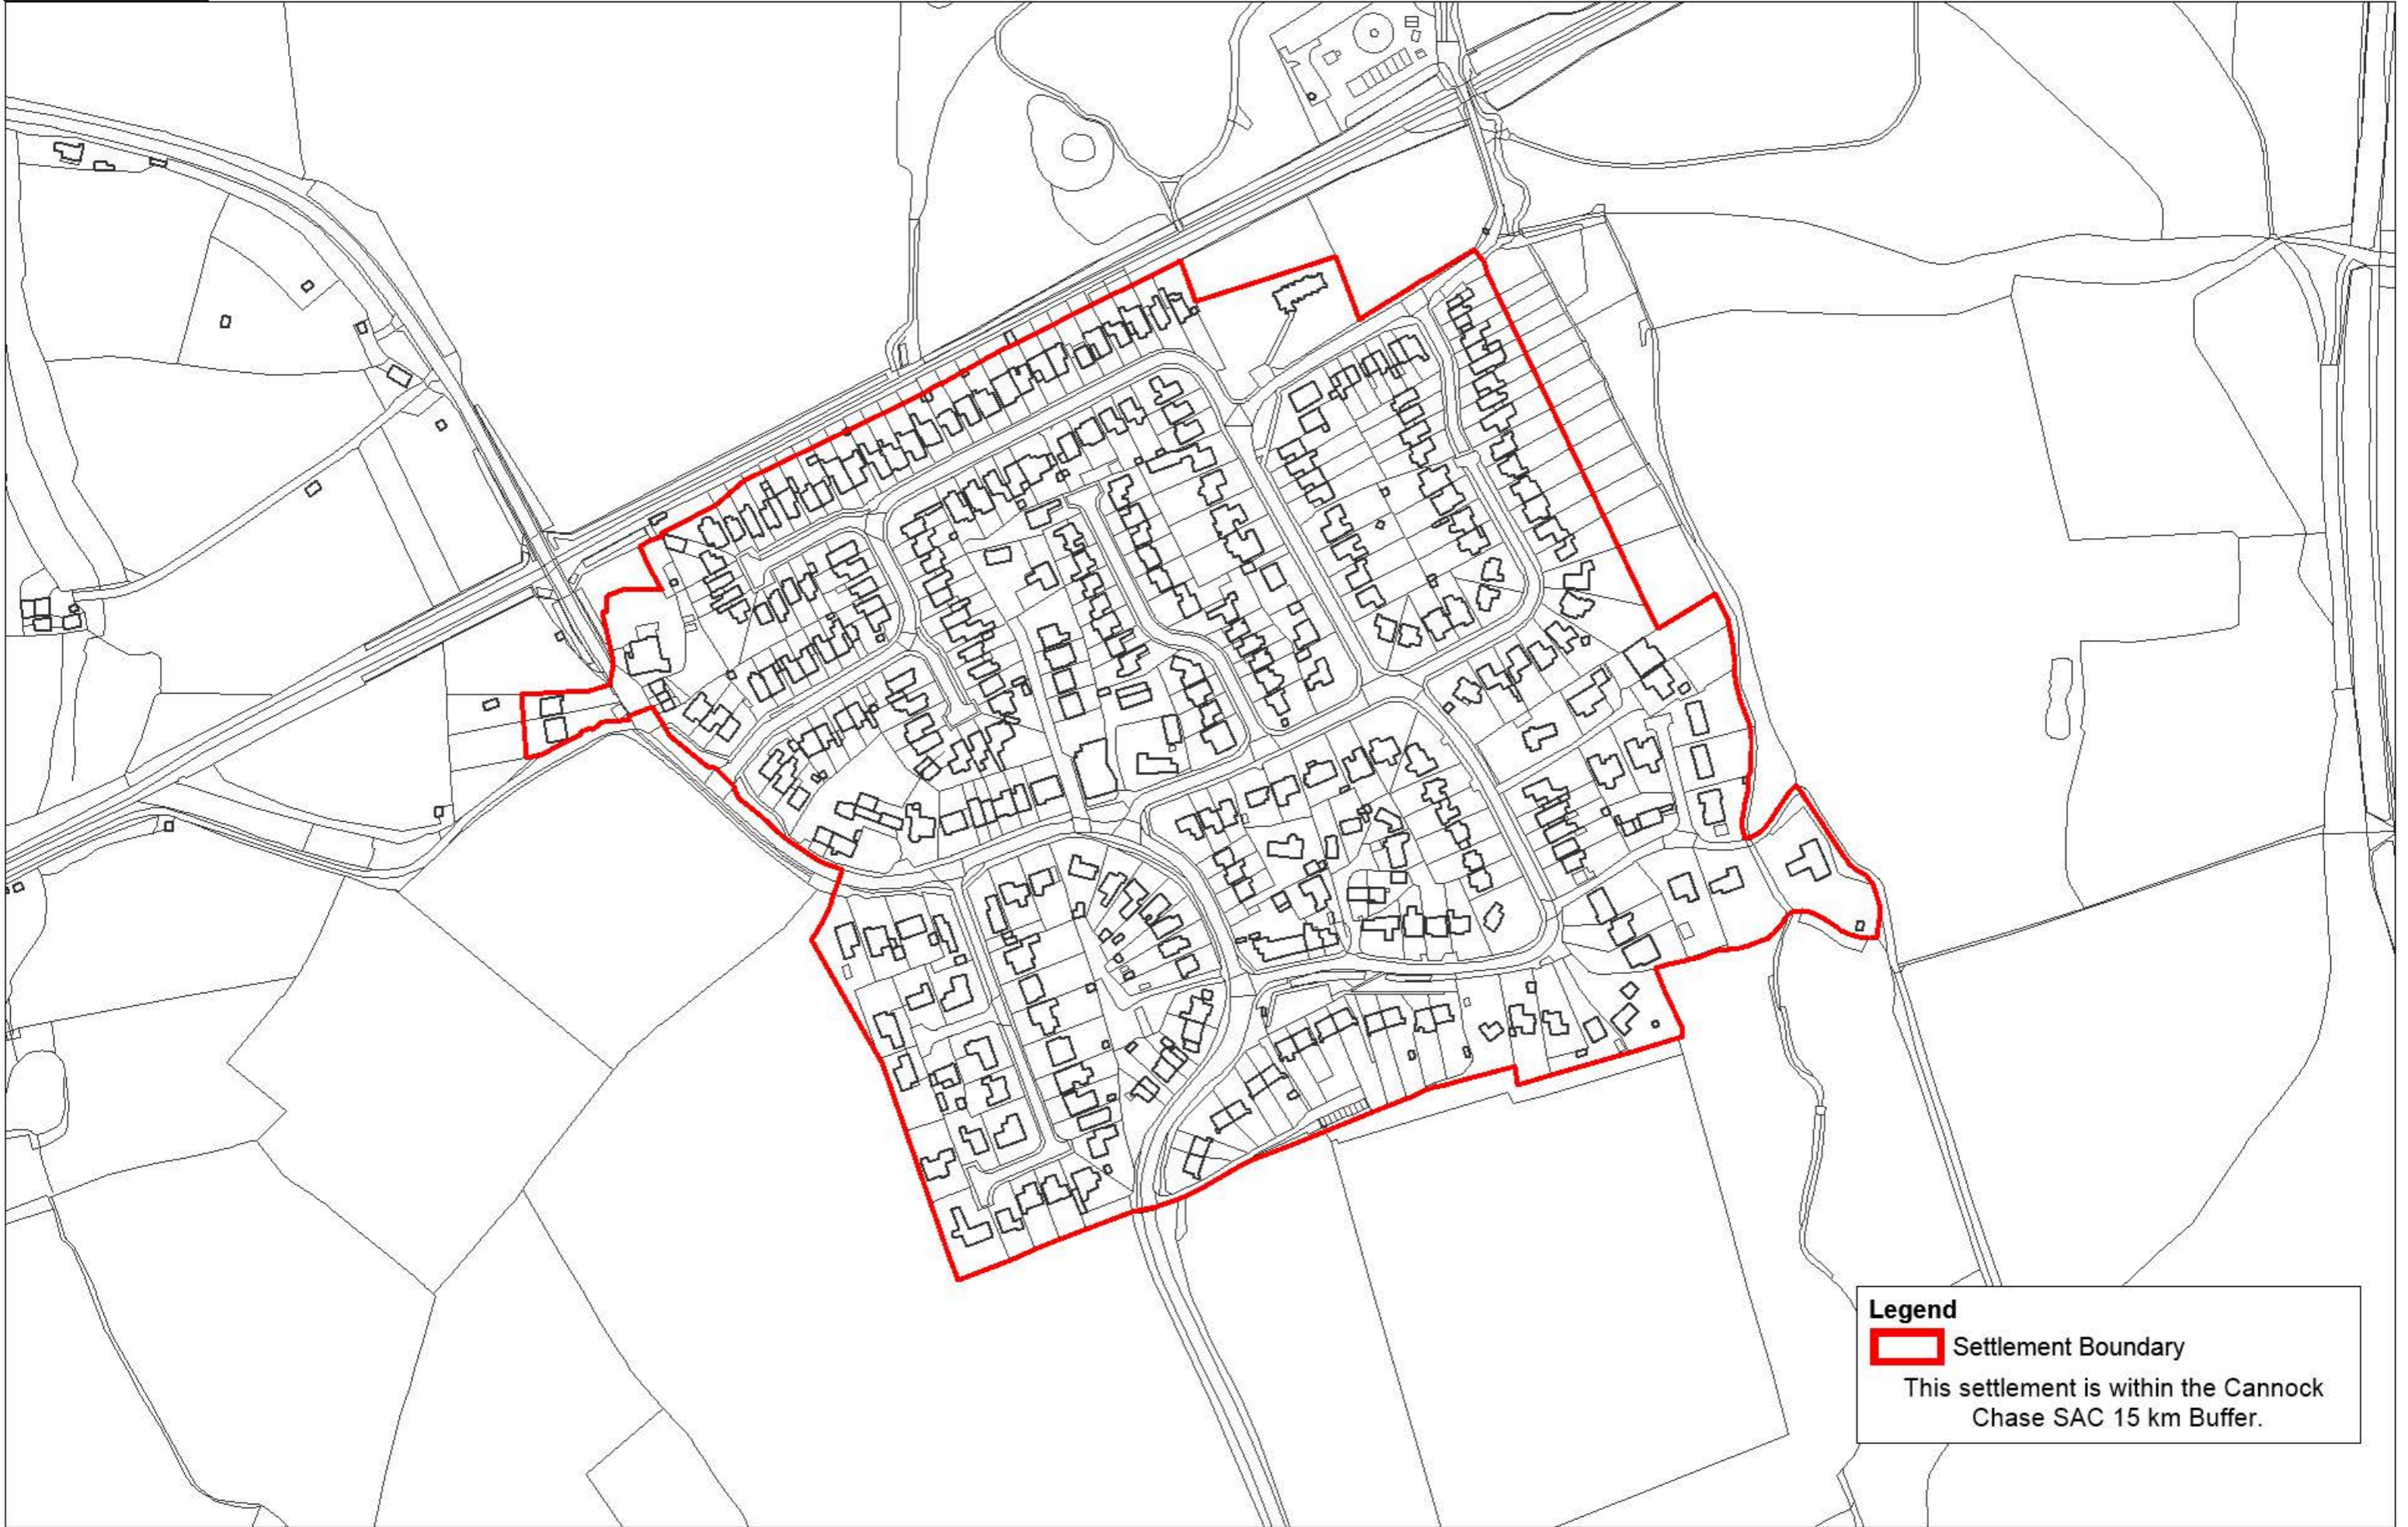

This settlement is within the Cannock Chase SAC 15 km Buffer.

# Croxton

**Legend**

-  Settlement Boundary
-  Proposed Local Green Space

# Derrington

**Legend**

-  Settlement Boundary
-  Green Belt