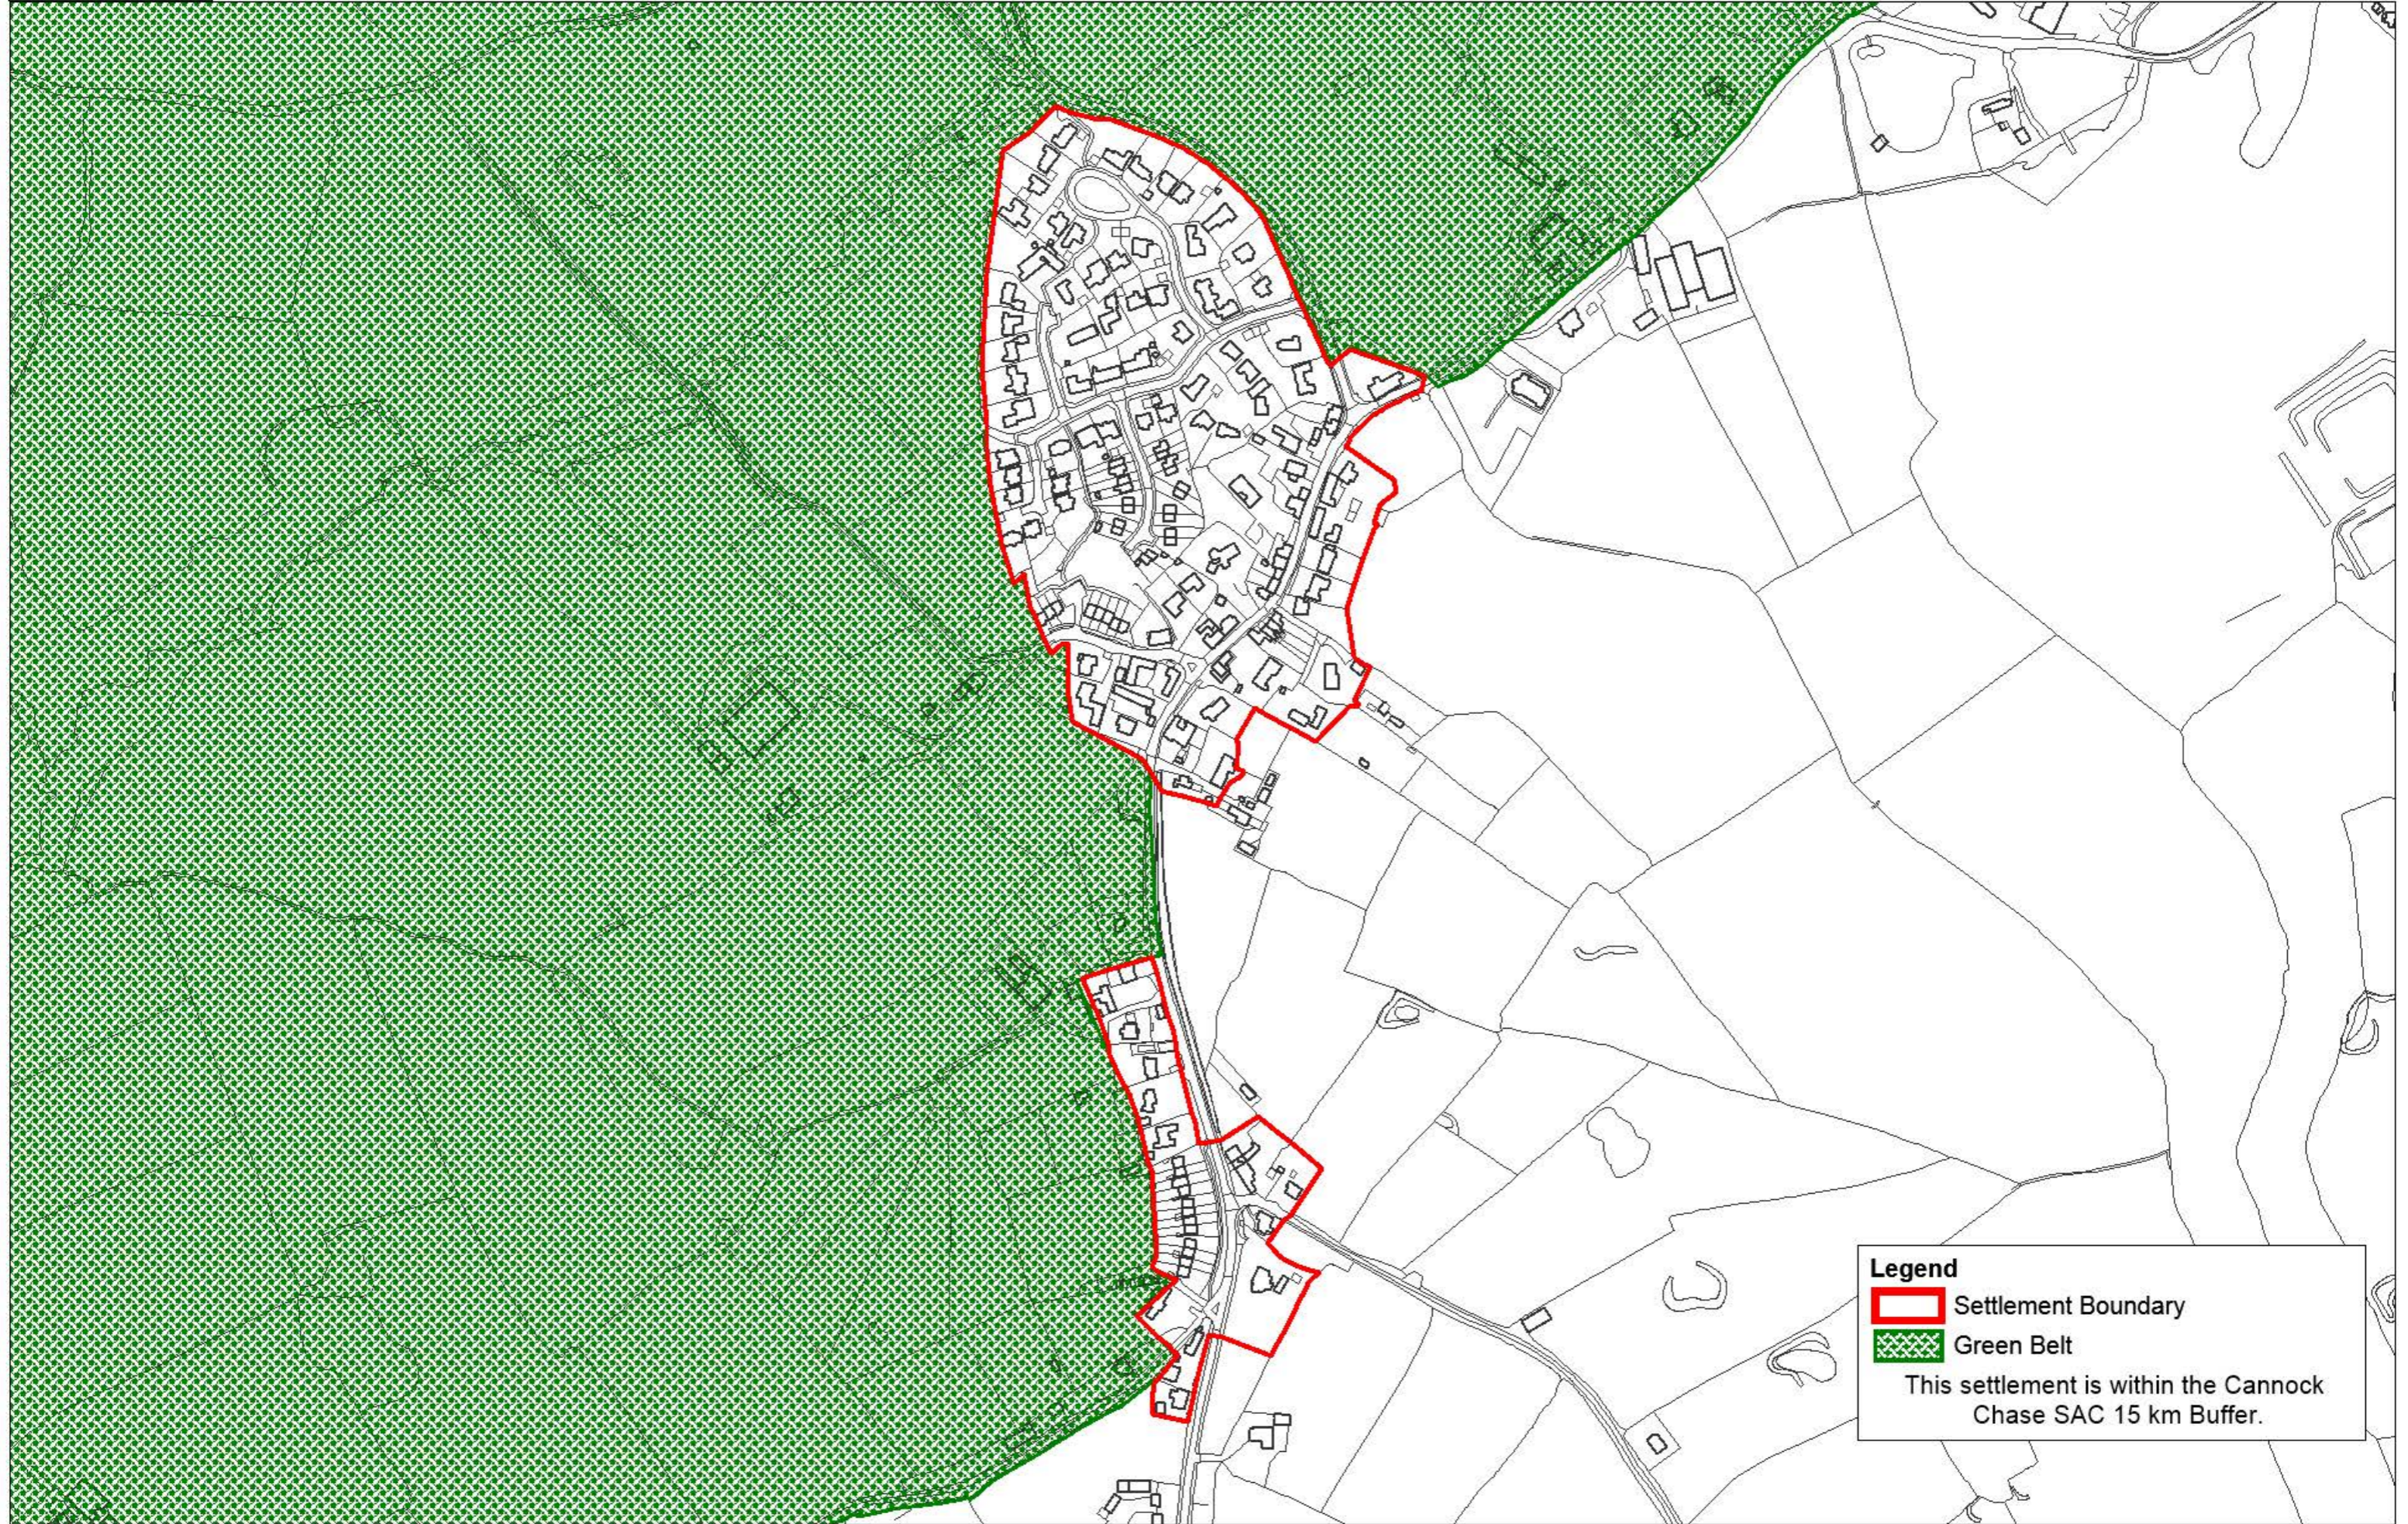

# Croxton

**Legend**

-  Settlement Boundary
-  Proposed Local Green Space

# Derrington

**Legend**

-  Settlement Boundary
-  Green Belt

# Hilderstone

**Legend**

-  Settlement Boundary
-  Green Belt

This settlement is within the Cannock Chase SAC 15 km Buffer.

**Legend**

-  Settlement Boundary
-  Proposed Gypsy and Traveller Allocation

This settlement is within the Cannock Chase SAC 15 km Buffer.