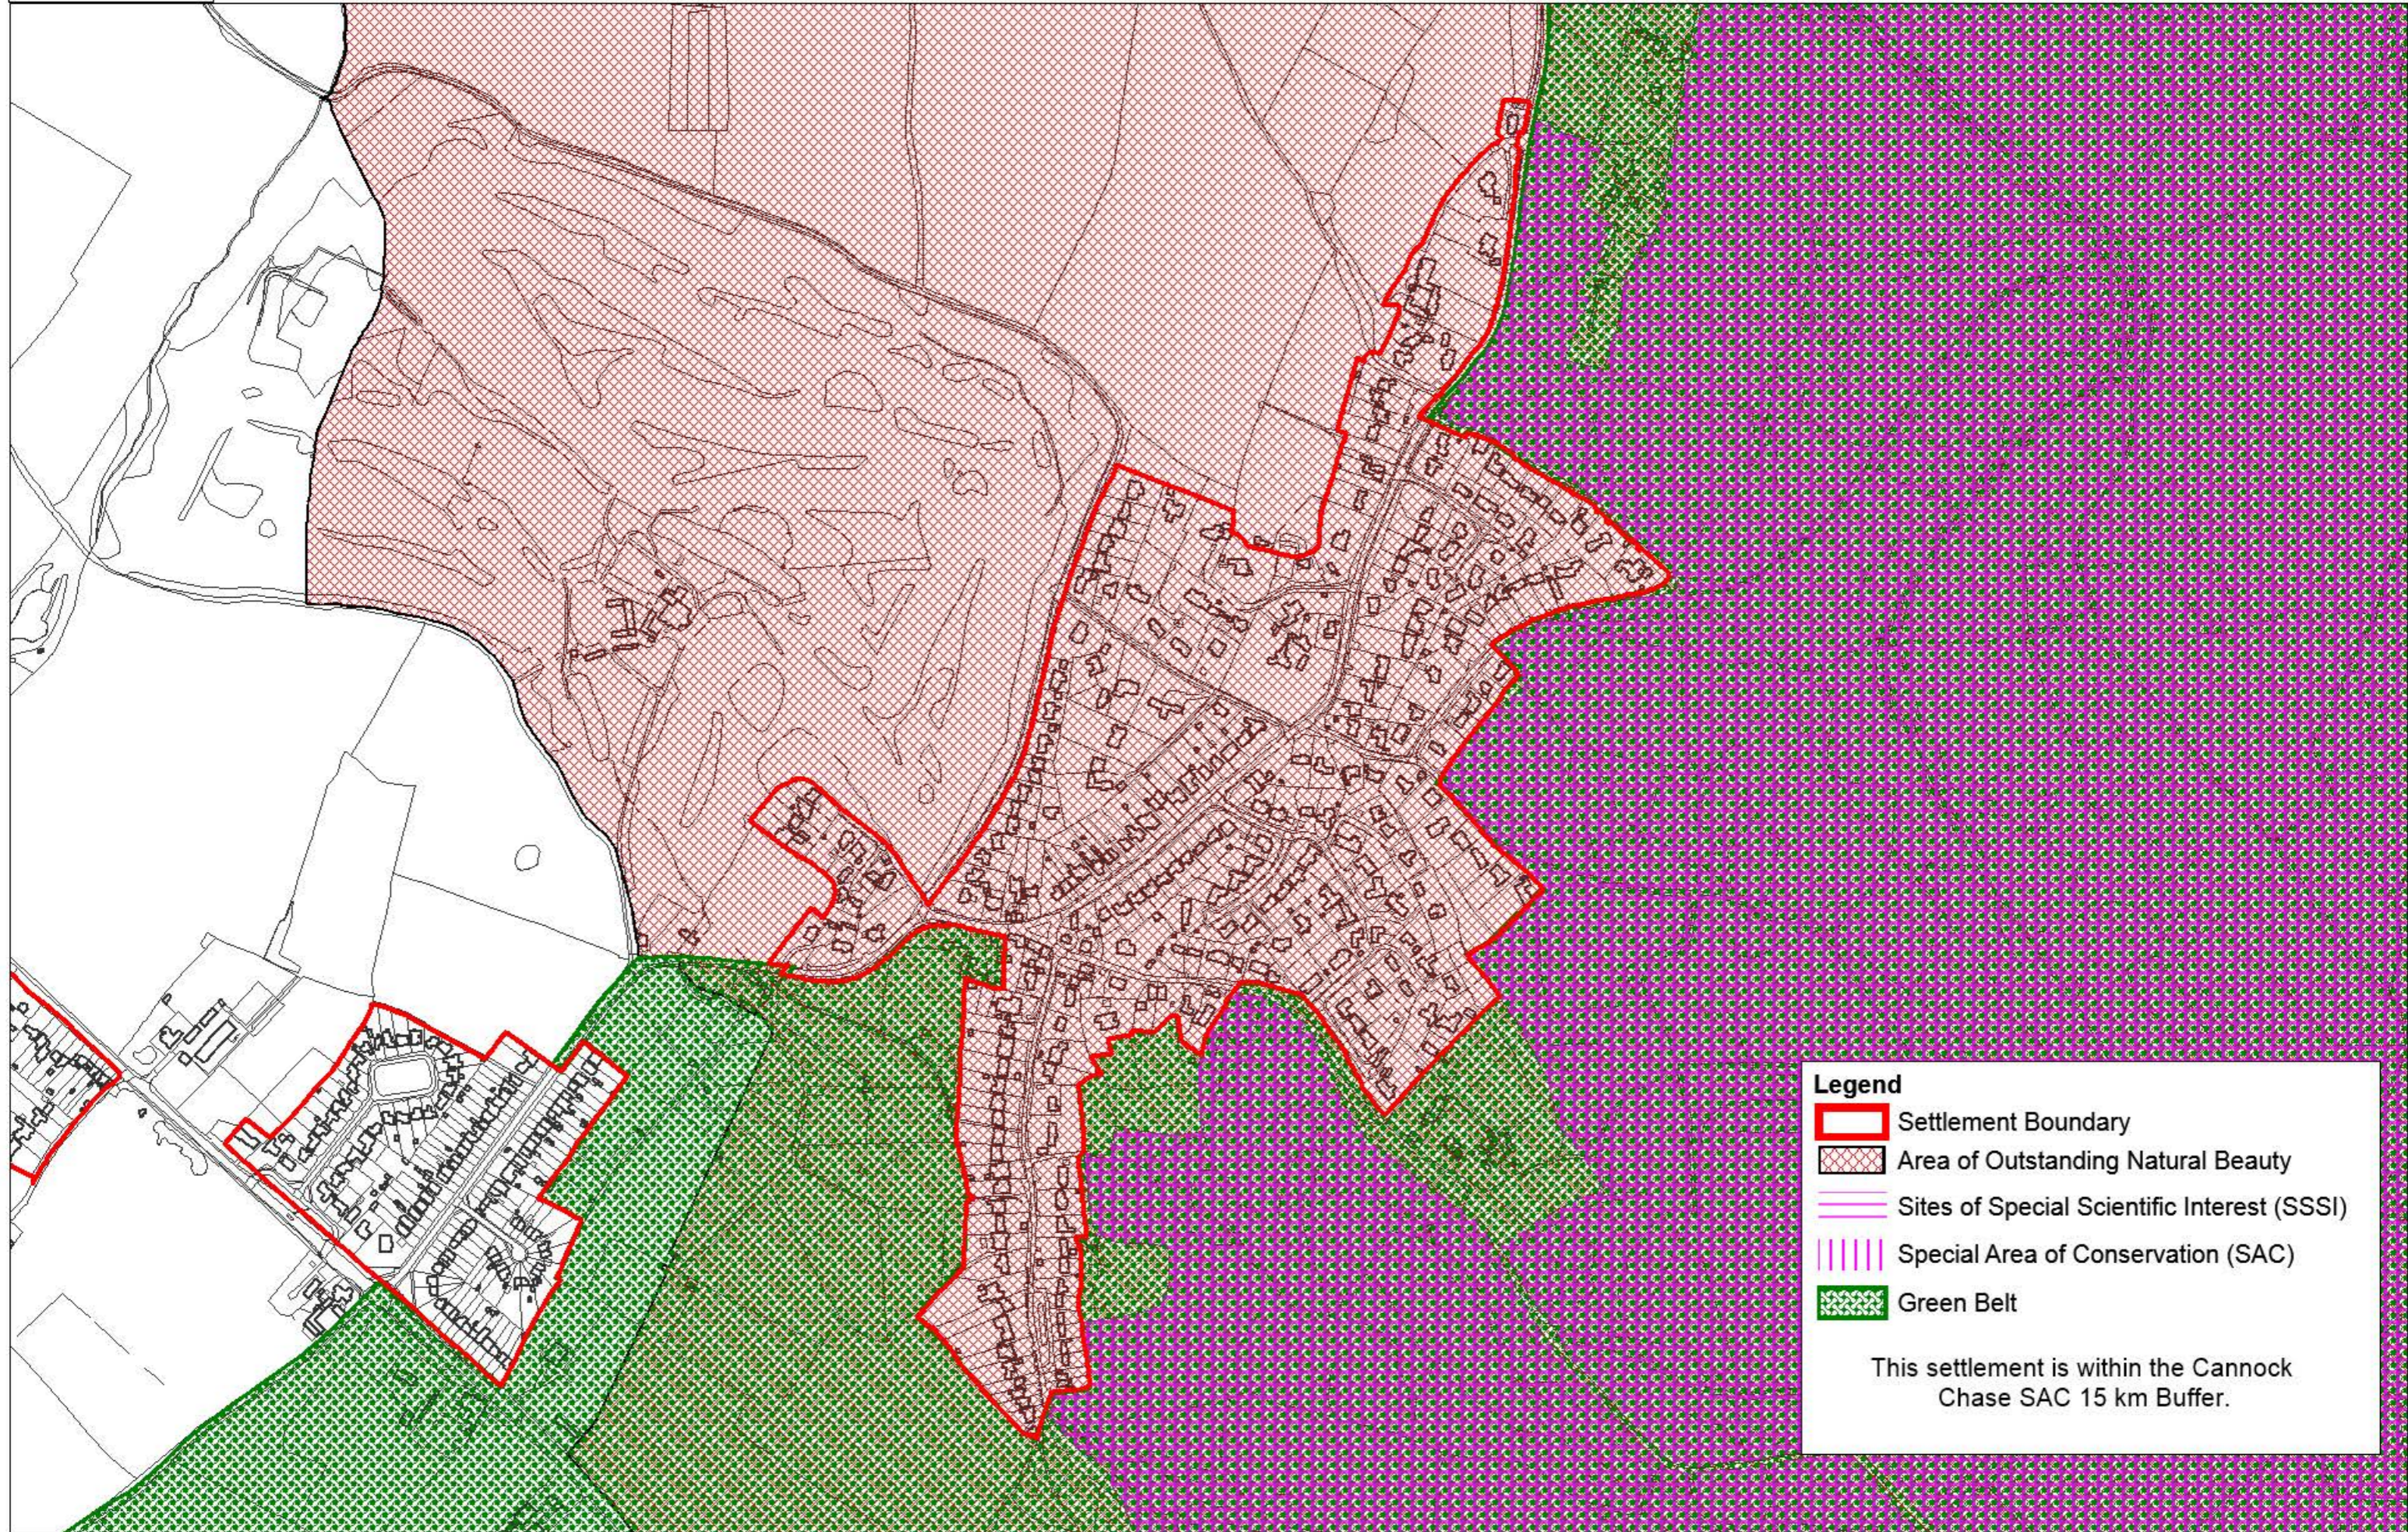

# Aston-by-Stone

**Legend**

 Settlement Boundary

This settlement is within the Cannock Chase SAC 15 km Buffer.

# Bradley

**Legend**

 Settlement Boundary

This settlement is within the Cannock Chase SAC 15 km Buffer.

**Legend**

- Settlement Boundary
- Green Belt
- Area of Outstanding Natural Beauty
- Stafford Borough Boundary

This settlement is within the Cannock Chase SAC 15 km Buffer.

**Legend**

- Settlement Boundary
- Area of Outstanding Natural Beauty
- Sites of Special Scientific Interest (SSSI)
- Special Area of Conservation (SAC)
- Green Belt

This settlement is within the Cannock Chase SAC 15 km Buffer.