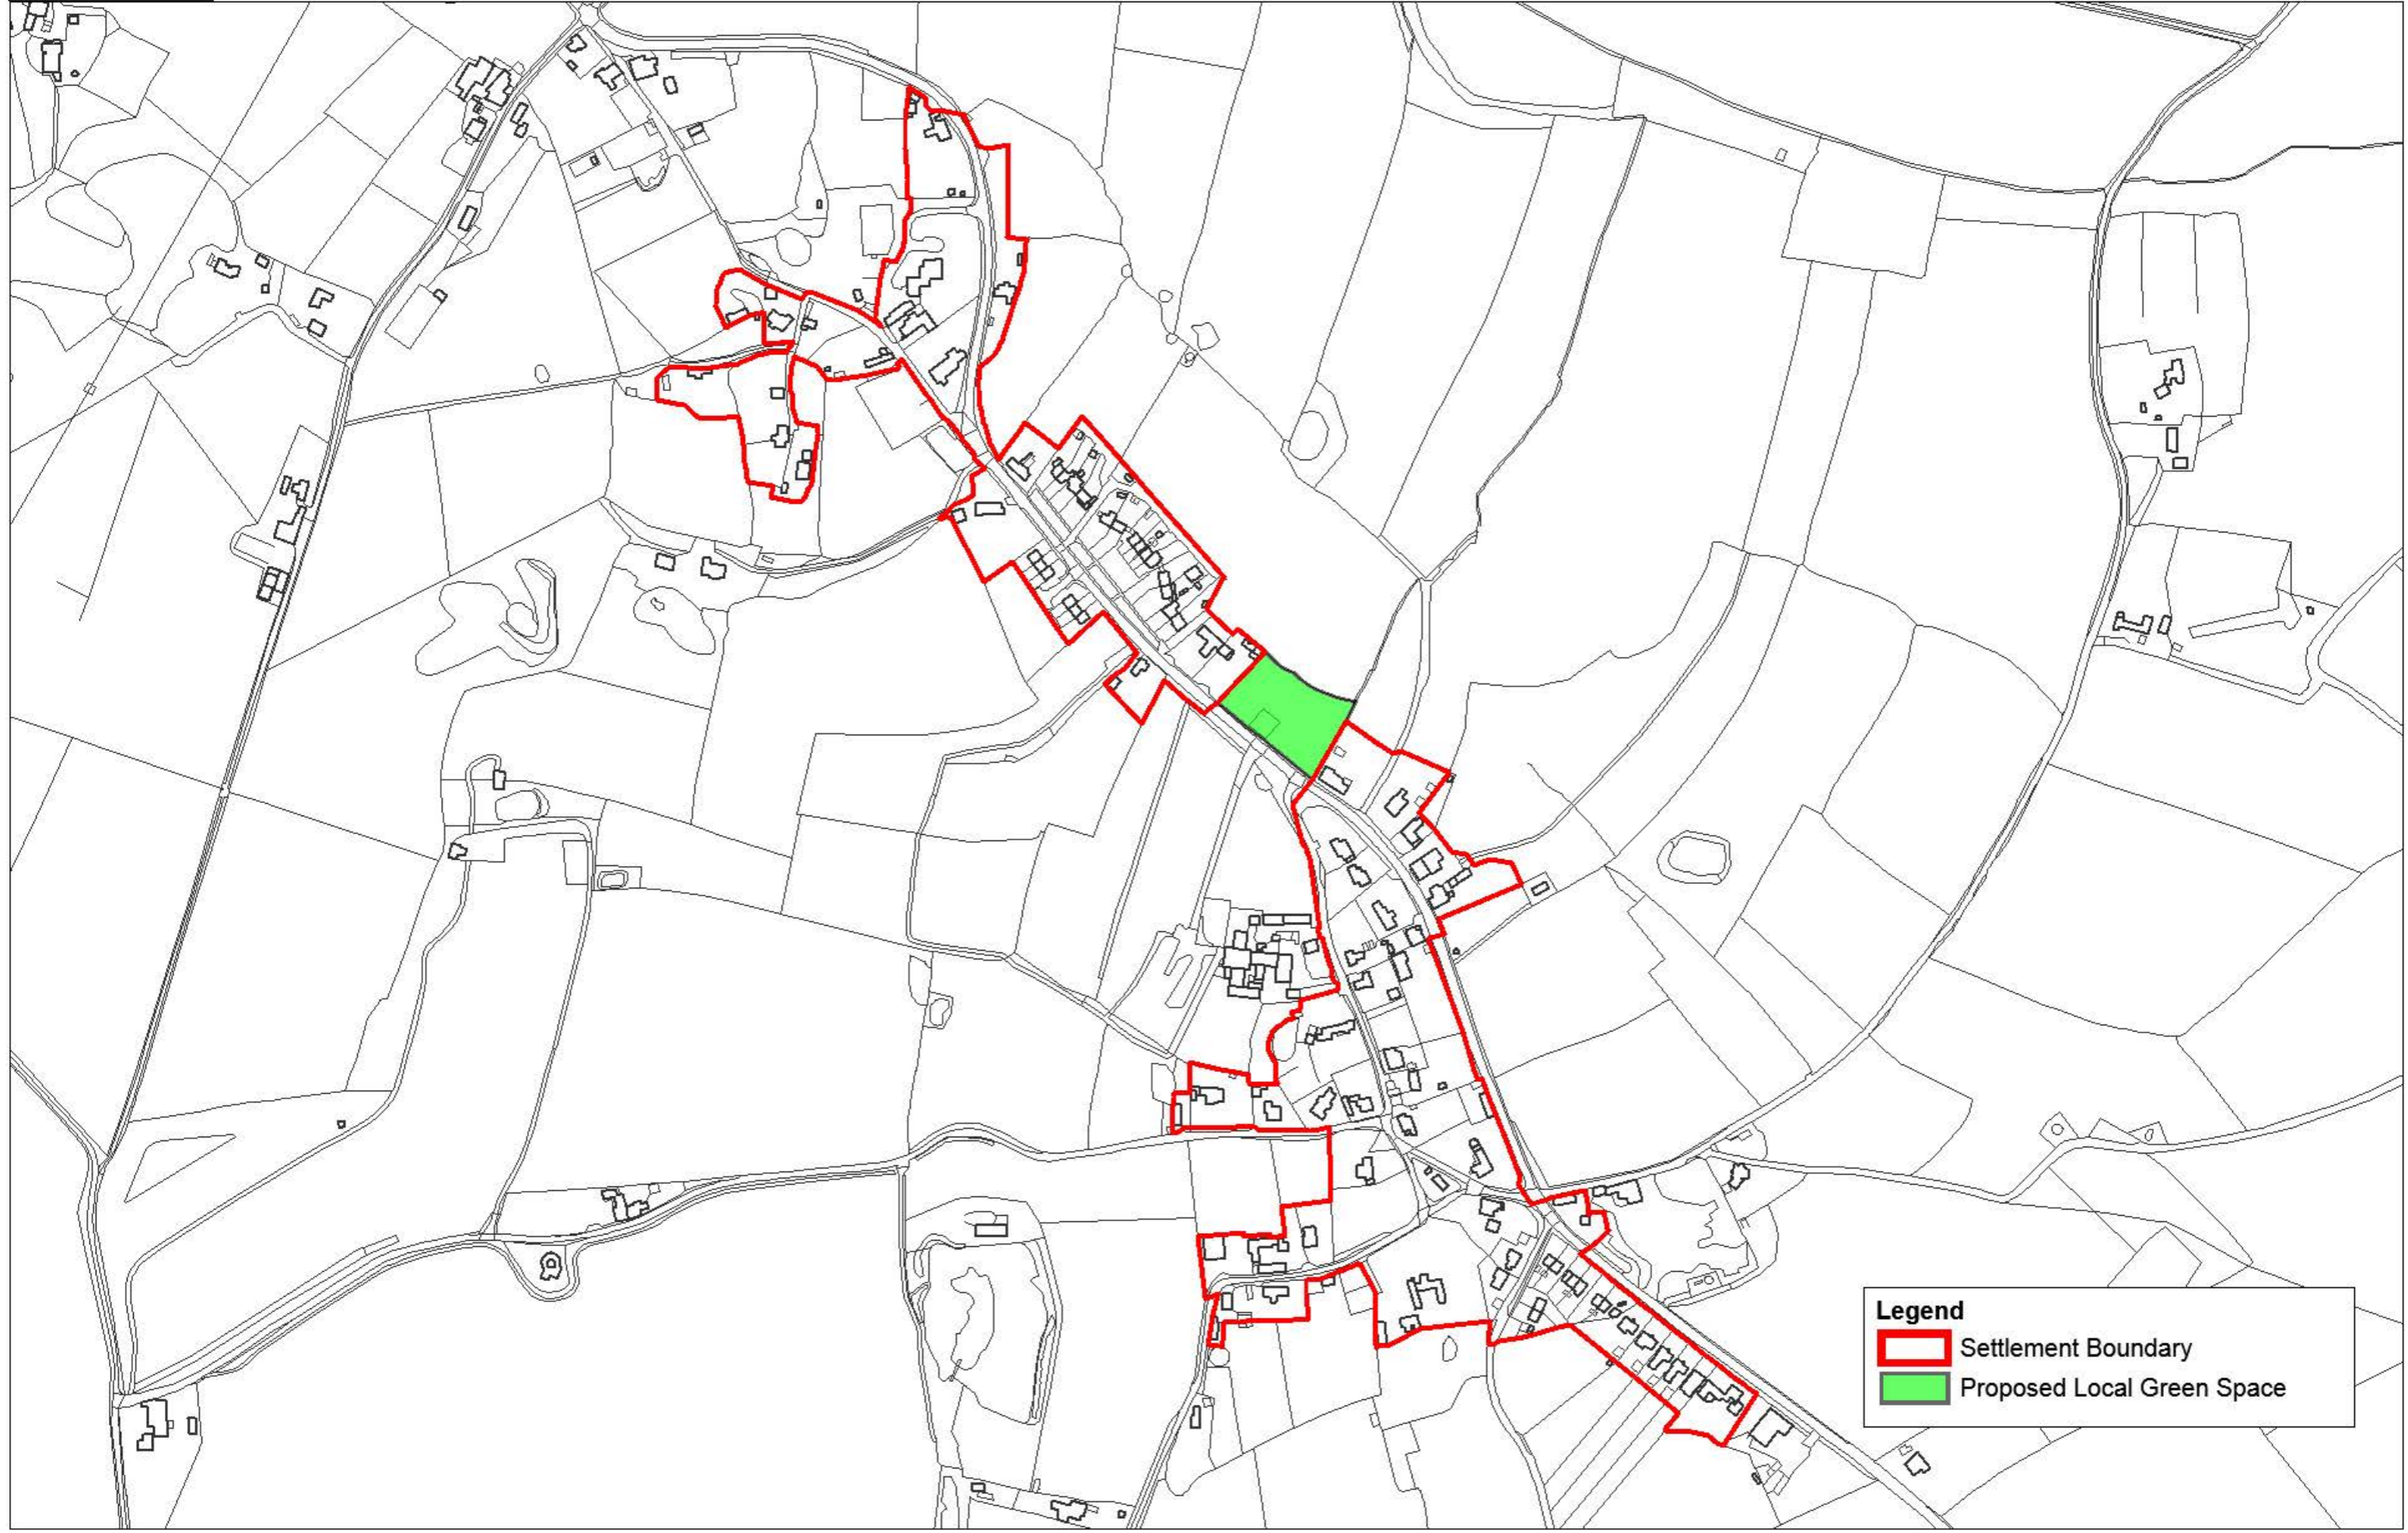

Croxton

Legend

- Settlement Boundary
- Proposed Local Green Space