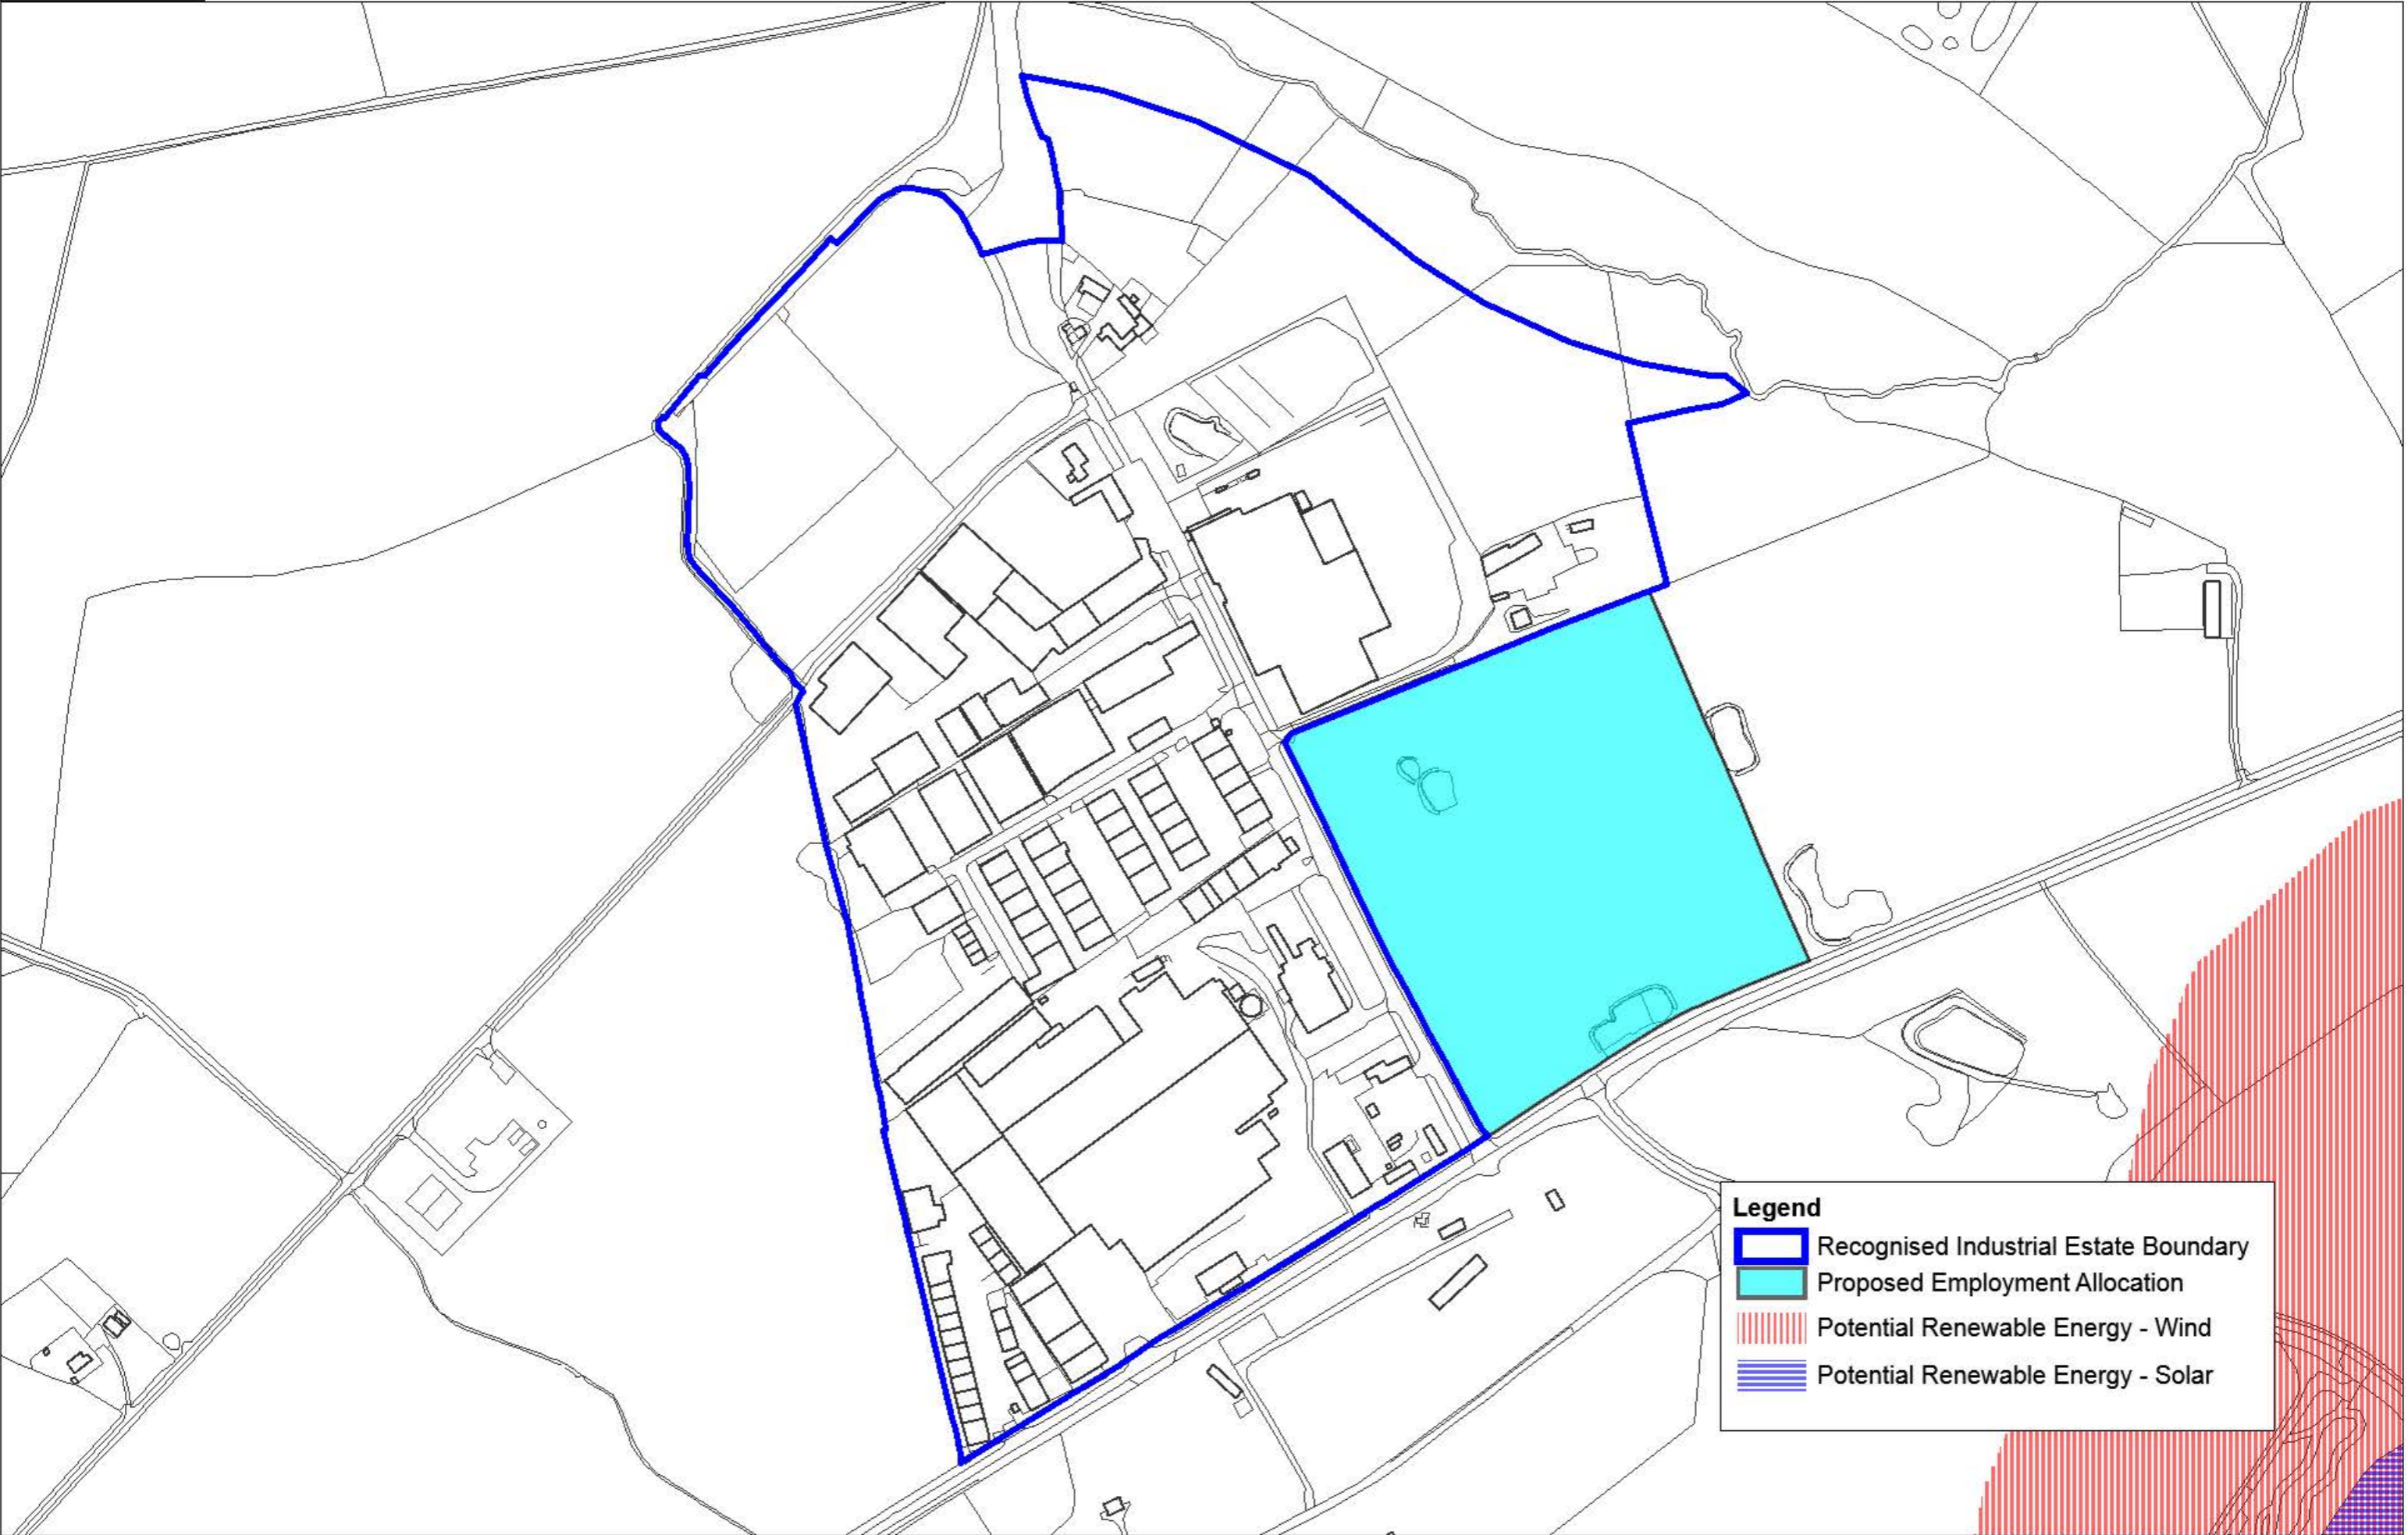

Hixon Airfield Recognised Industrial Estate

Legend

-  Settlement Boundary
-  Recognised Industrial Estate Boundary
-  Adopted Local Green Space

Hixon Recognised Industrial Estate

Legend

-  Settlement Boundary
-  Recognised Industrial Estate Boundary
-  Adopted Local Green Space

Ladfordfields Recognised Industrial Estate

Legend

- Recognised Industrial Estate Boundary
- Proposed Employment Allocation
- Potential Renewable Energy - Wind
- Potential Renewable Energy - Solar

Major Developed Site within the North Staffordshire Green Belt - Moorfields Recognised Industrial Estate

Legend

-  Recognised Industrial Estate Boundary
-  Major Developed Site Boundary
-  Green Belt

Pasturefields Recognised Industrial Estate

Legend

-  Recognised Industrial Estate Boundary
-  Sites of Special Scientific Interest (SSSI)
-  Special Area of Conservation (SAC)