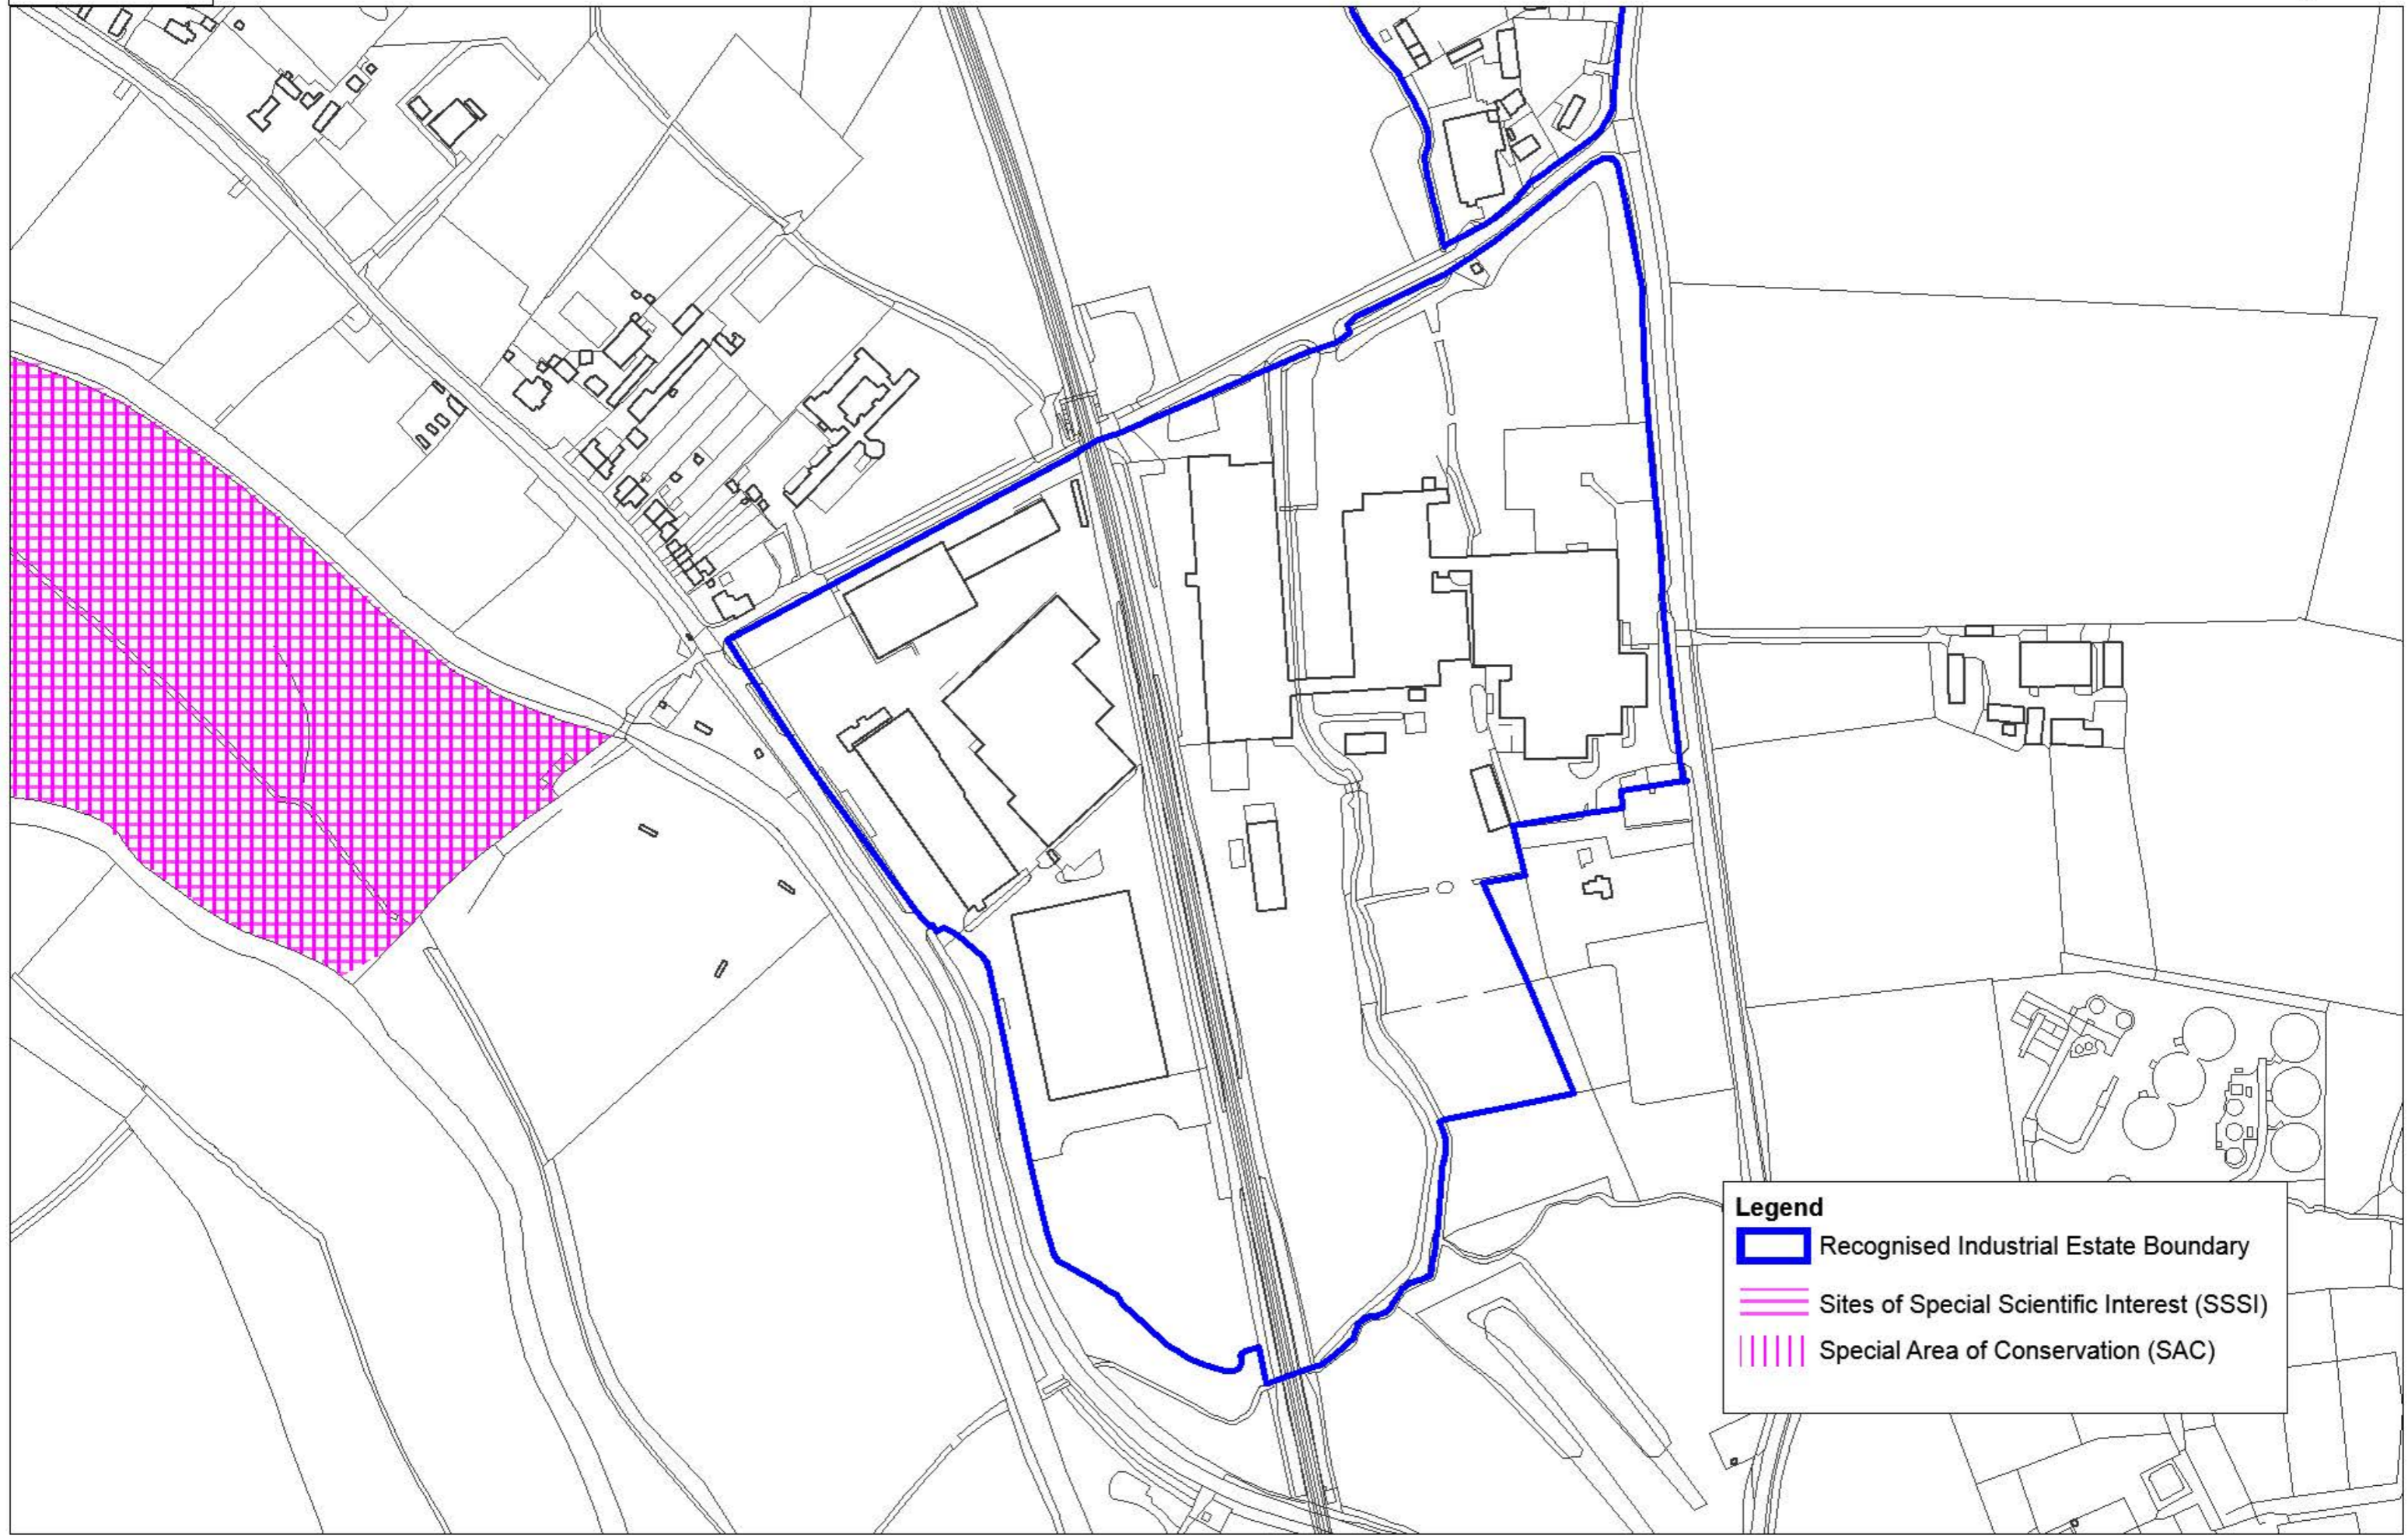

Ladfordfields Recognised Industrial Estate

Legend

- Recognised Industrial Estate Boundary
- Proposed Employment Allocation
- Potential Renewable Energy - Wind
- Potential Renewable Energy - Solar

Major Developed Site within the North Staffordshire Green Belt - Moorfields Recognised Industrial Estate

Legend

-  Recognised Industrial Estate Boundary
-  Major Developed Site Boundary
-  Green Belt

Pasturefields Recognised Industrial Estate

Legend

-  Recognised Industrial Estate Boundary
-  Sites of Special Scientific Interest (SSSI)
-  Special Area of Conservation (SAC)