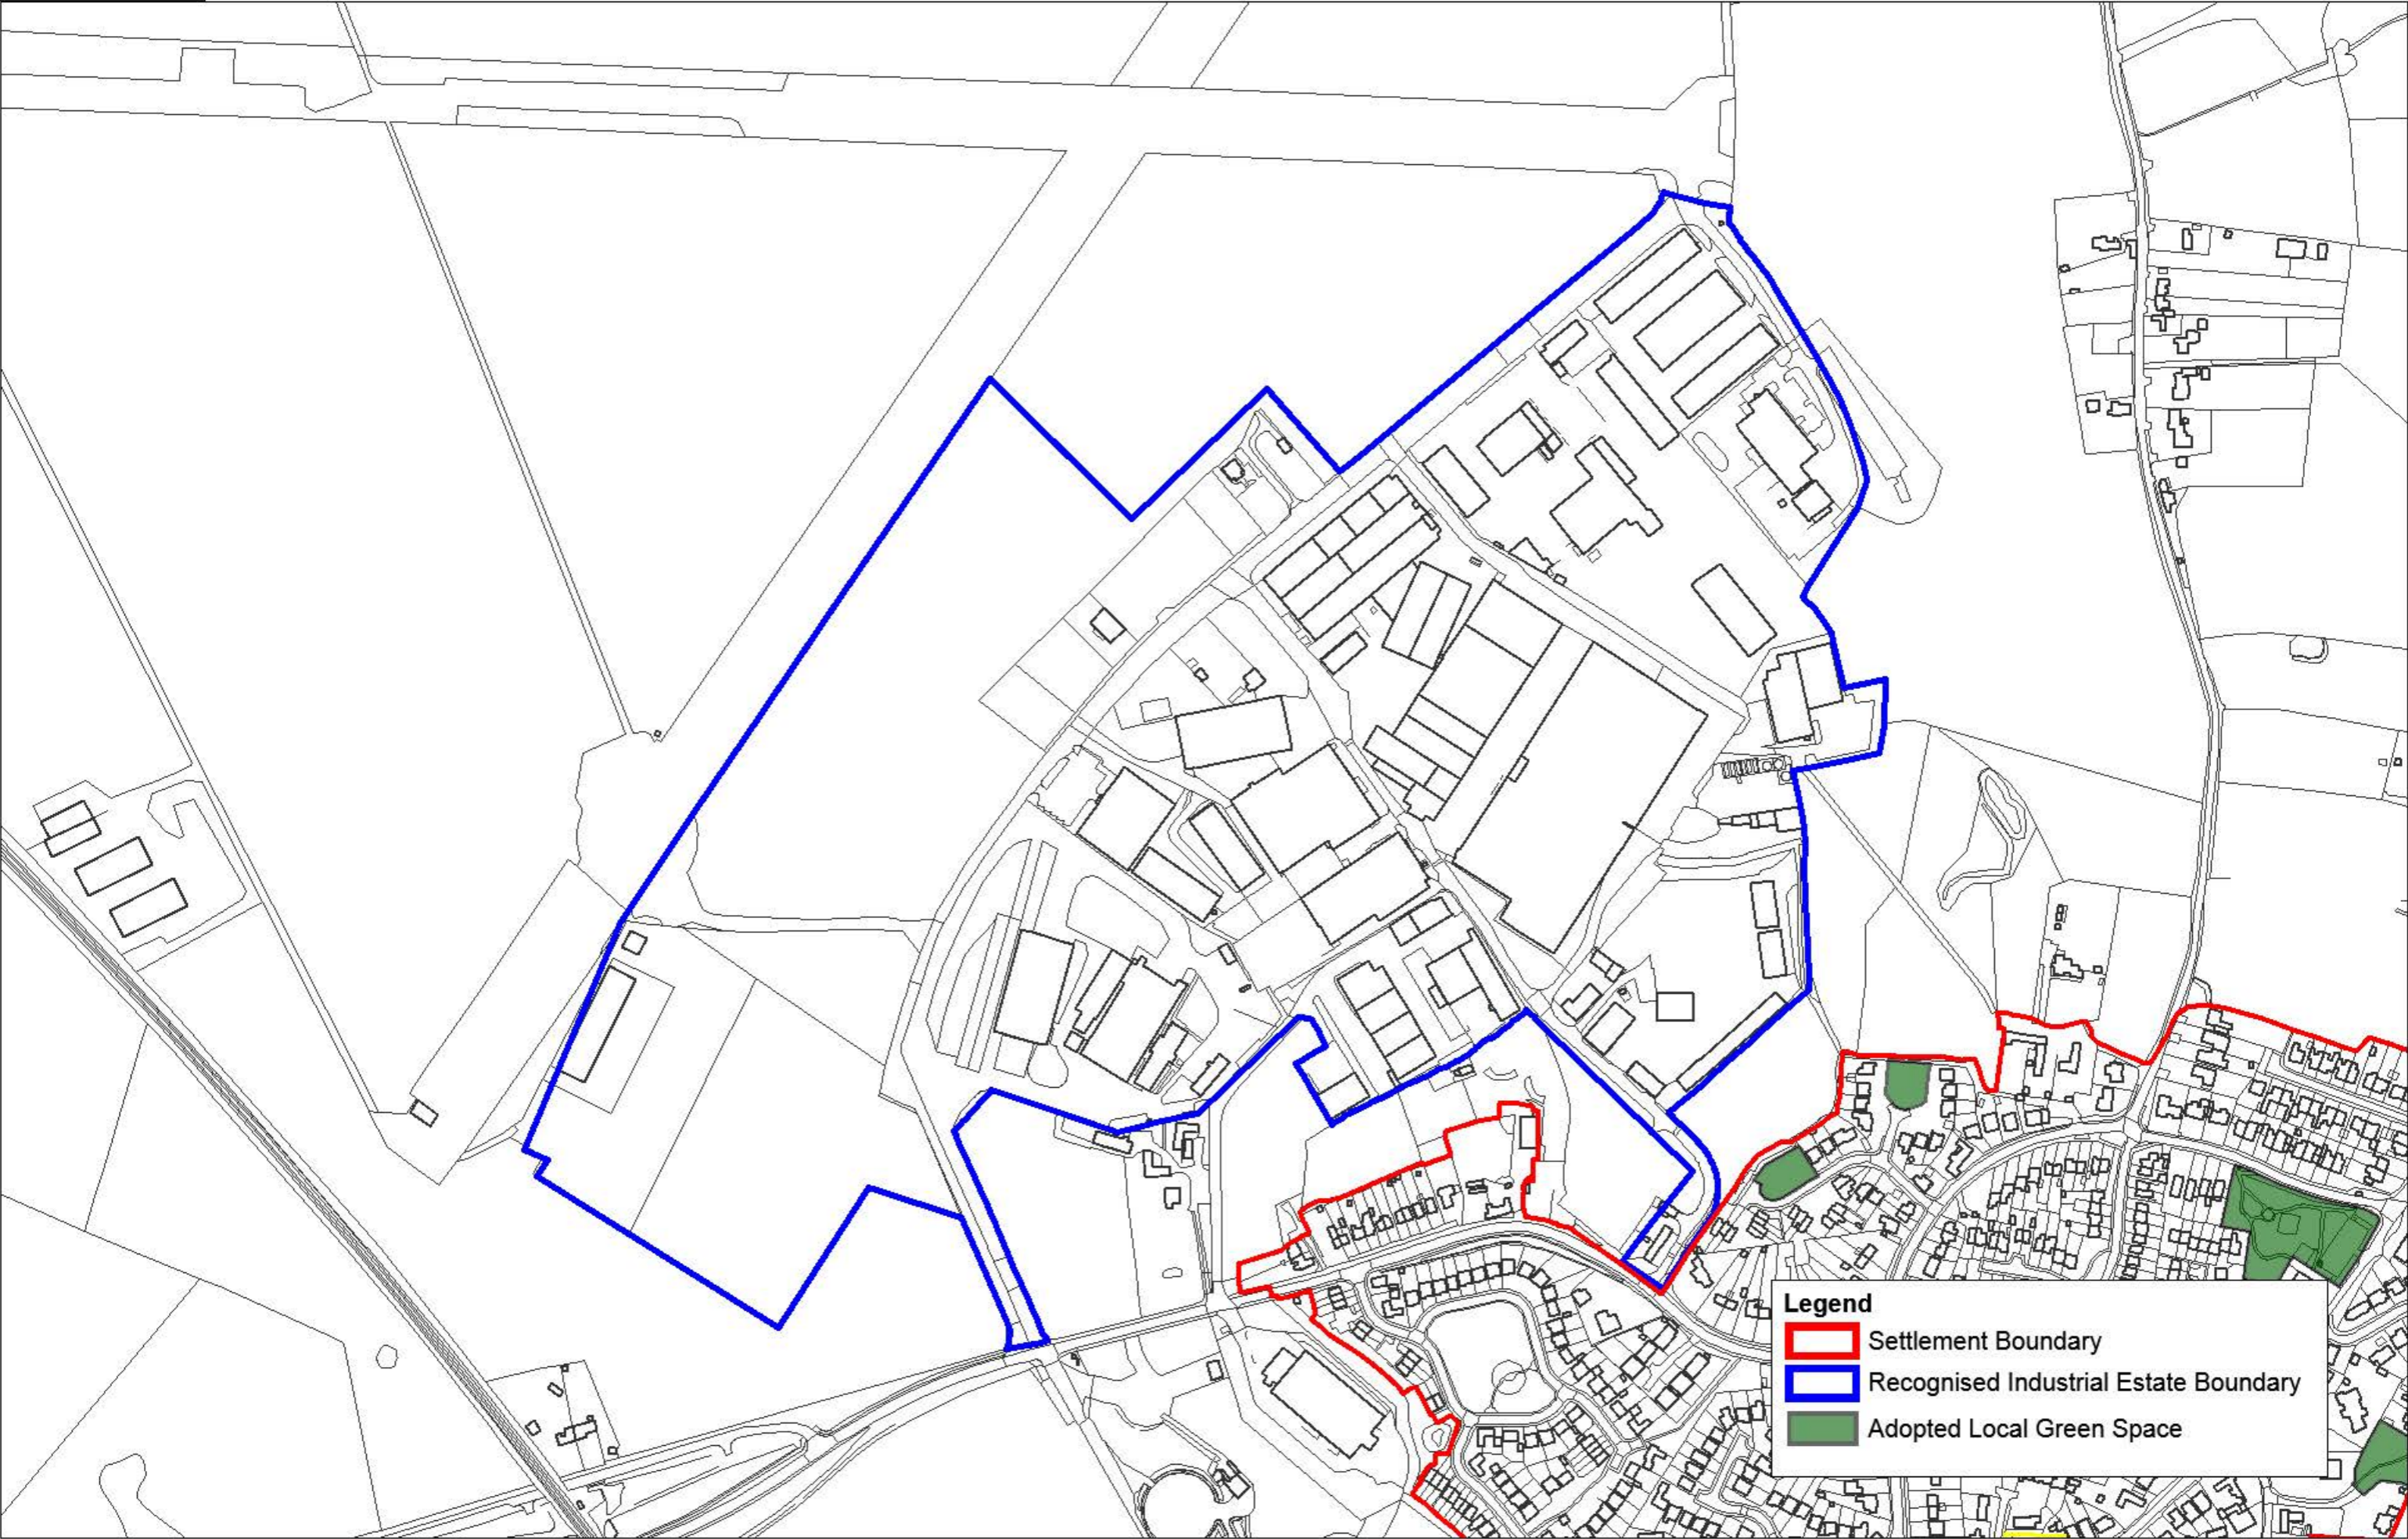

Hixon Airfield Recognised Industrial Estate

Legend

-  Settlement Boundary
-  Recognised Industrial Estate Boundary
-  Adopted Local Green Space

Hixon Recognised Industrial Estate

Legend

-  Settlement Boundary
-  Recognised Industrial Estate Boundary
-  Adopted Local Green Space

Ladfordfields Recognised Industrial Estate

Legend

- Recognised Industrial Estate Boundary
- Proposed Employment Allocation
- Potential Renewable Energy - Wind
- Potential Renewable Energy - Solar

Major Developed Site within the North Staffordshire Green Belt - Moorfields Recognised Industrial Estate

Legend

-  Recognised Industrial Estate Boundary
-  Major Developed Site Boundary
-  Green Belt

Pasturefields Recognised Industrial Estate

Legend

-  Recognised Industrial Estate Boundary
-  Sites of Special Scientific Interest (SSSI)
-  Special Area of Conservation (SAC)

Raleigh Hall Recognised Industrial Estate

Legend

 Recognised Industrial Estate Boundary