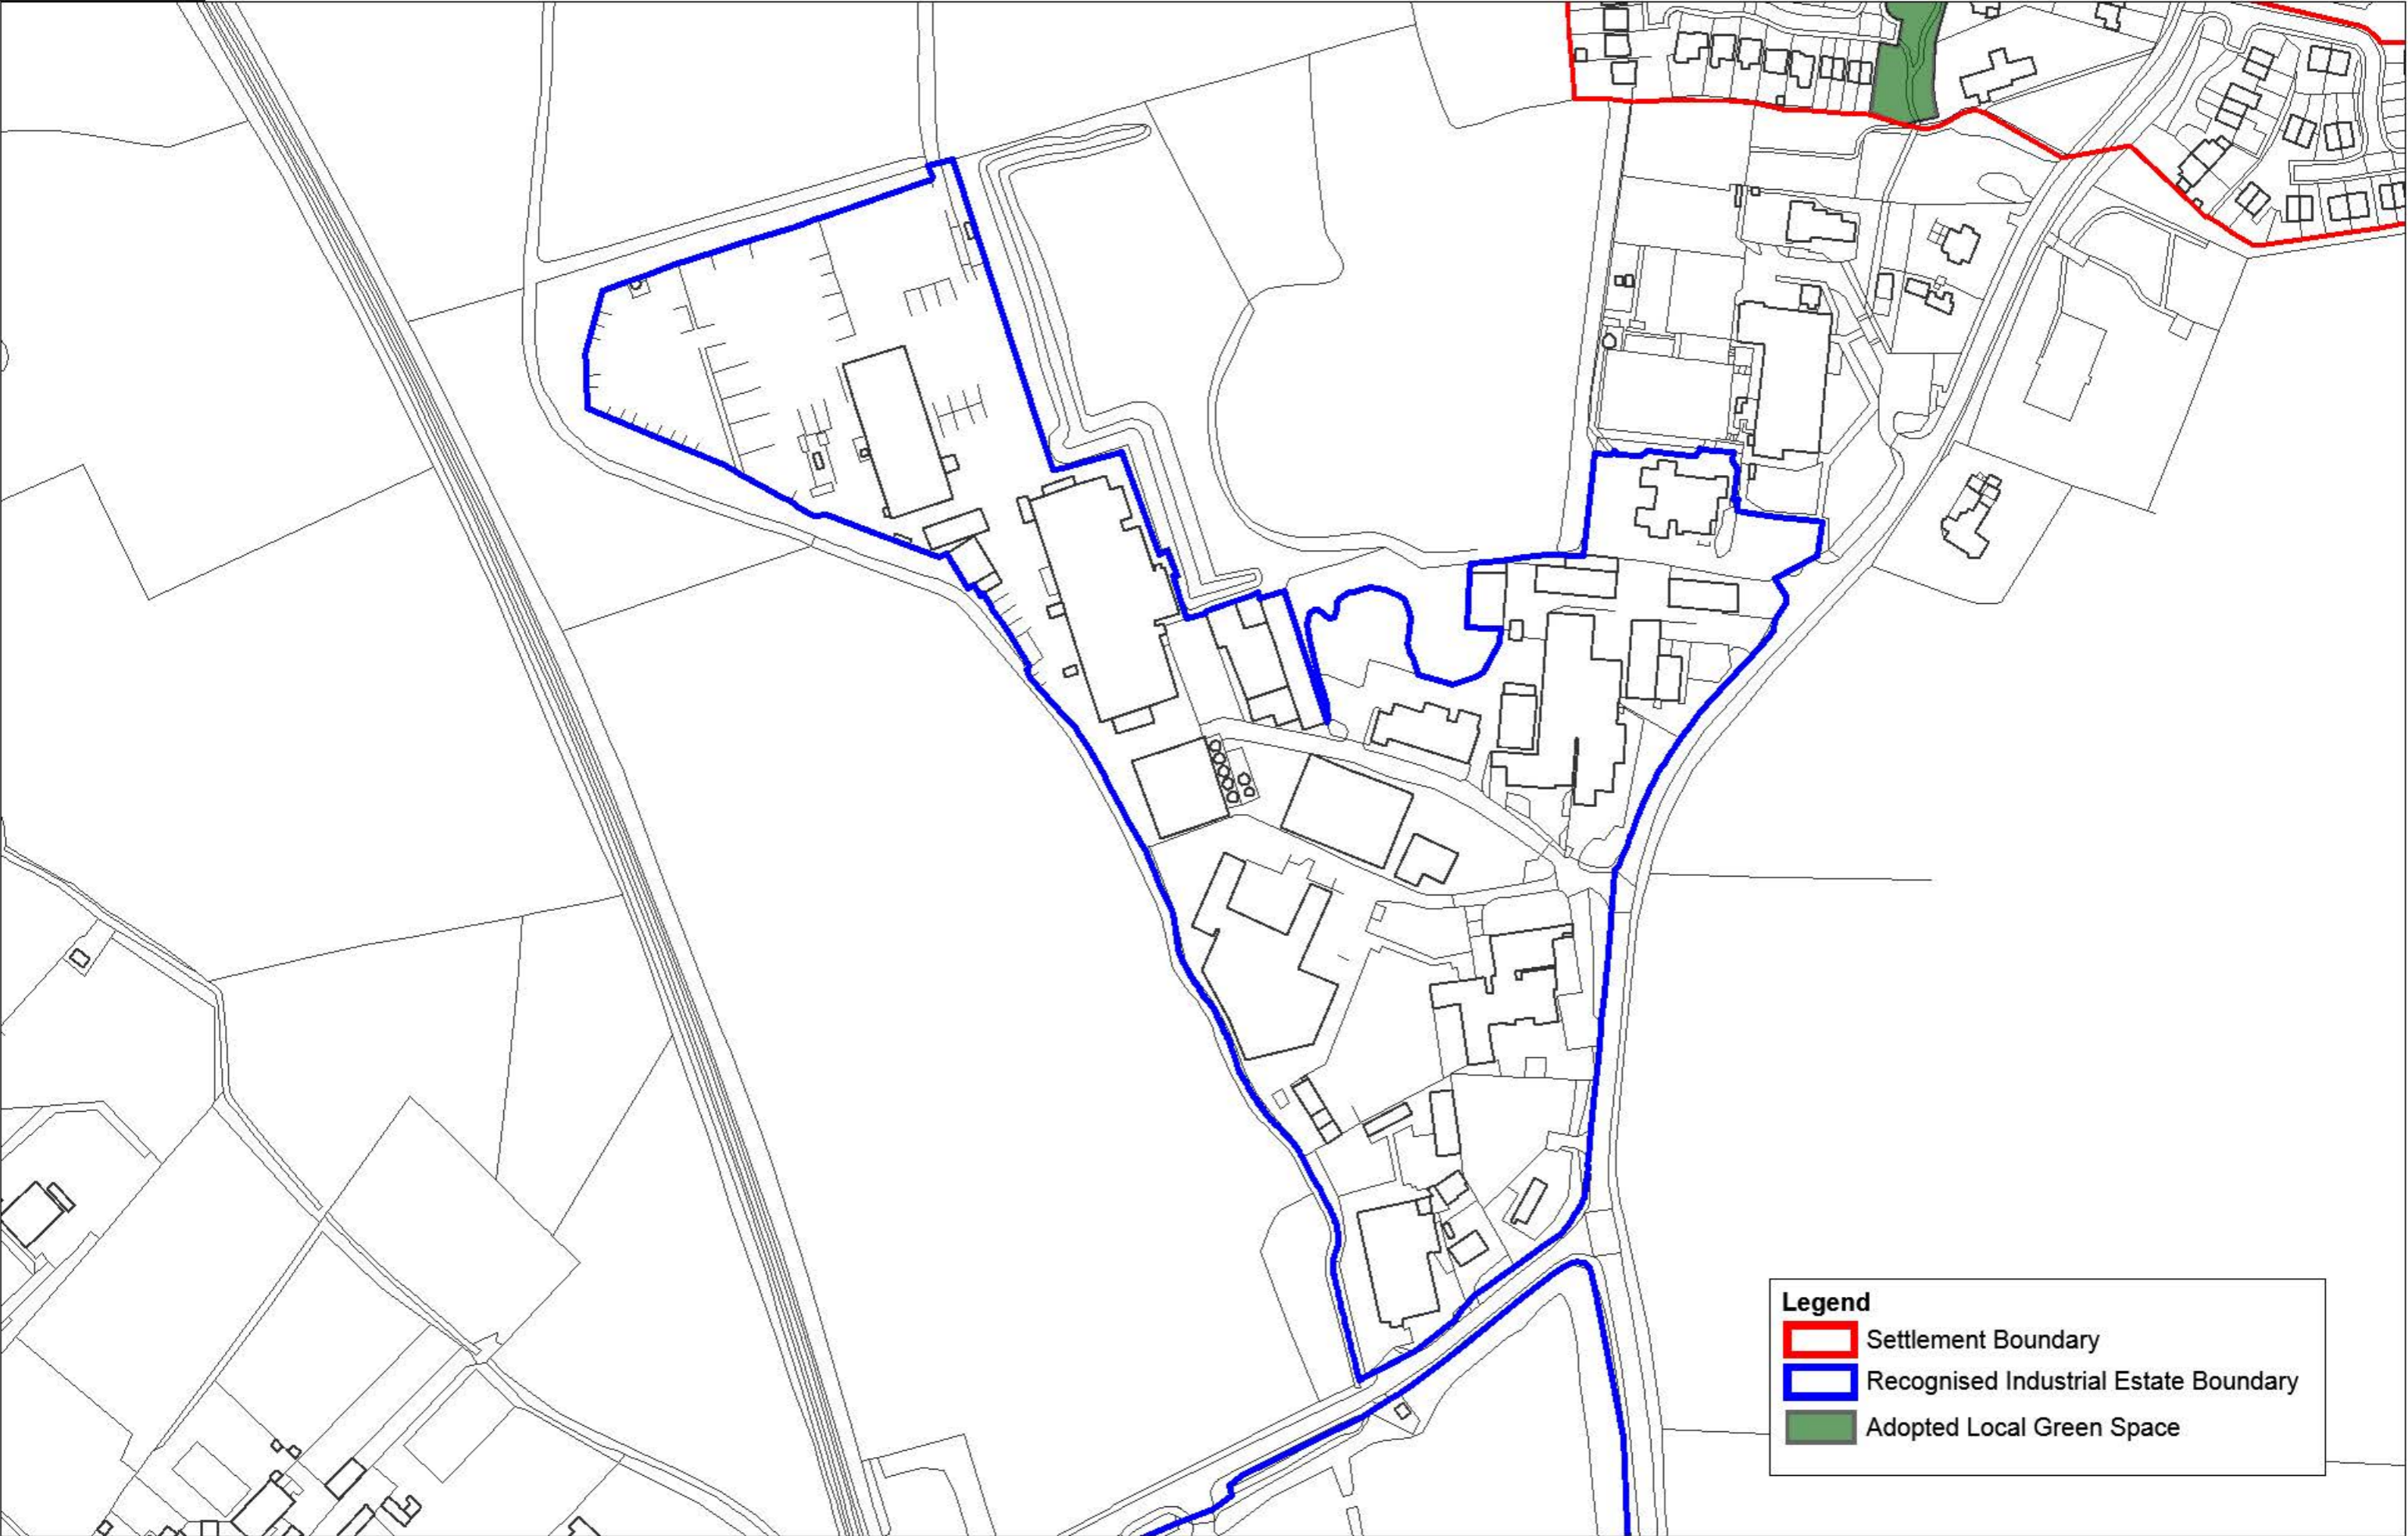

Hixon Airfield Recognised Industrial Estate

Legend

-  Settlement Boundary
-  Recognised Industrial Estate Boundary
-  Adopted Local Green Space

Hixon Recognised Industrial Estate

Legend

-  Settlement Boundary
-  Recognised Industrial Estate Boundary
-  Adopted Local Green Space

Ladfordfields Recognised Industrial Estate

Legend

- Recognised Industrial Estate Boundary
- Proposed Employment Allocation
- Potential Renewable Energy - Wind
- Potential Renewable Energy - Solar

Major Developed Site within the North Staffordshire Green Belt - Moorfields Recognised Industrial Estate

Legend

-  Recognised Industrial Estate Boundary
-  Major Developed Site Boundary
-  Green Belt

Pasturefields Recognised Industrial Estate

Legend

-  Recognised Industrial Estate Boundary
-  Sites of Special Scientific Interest (SSSI)
-  Special Area of Conservation (SAC)