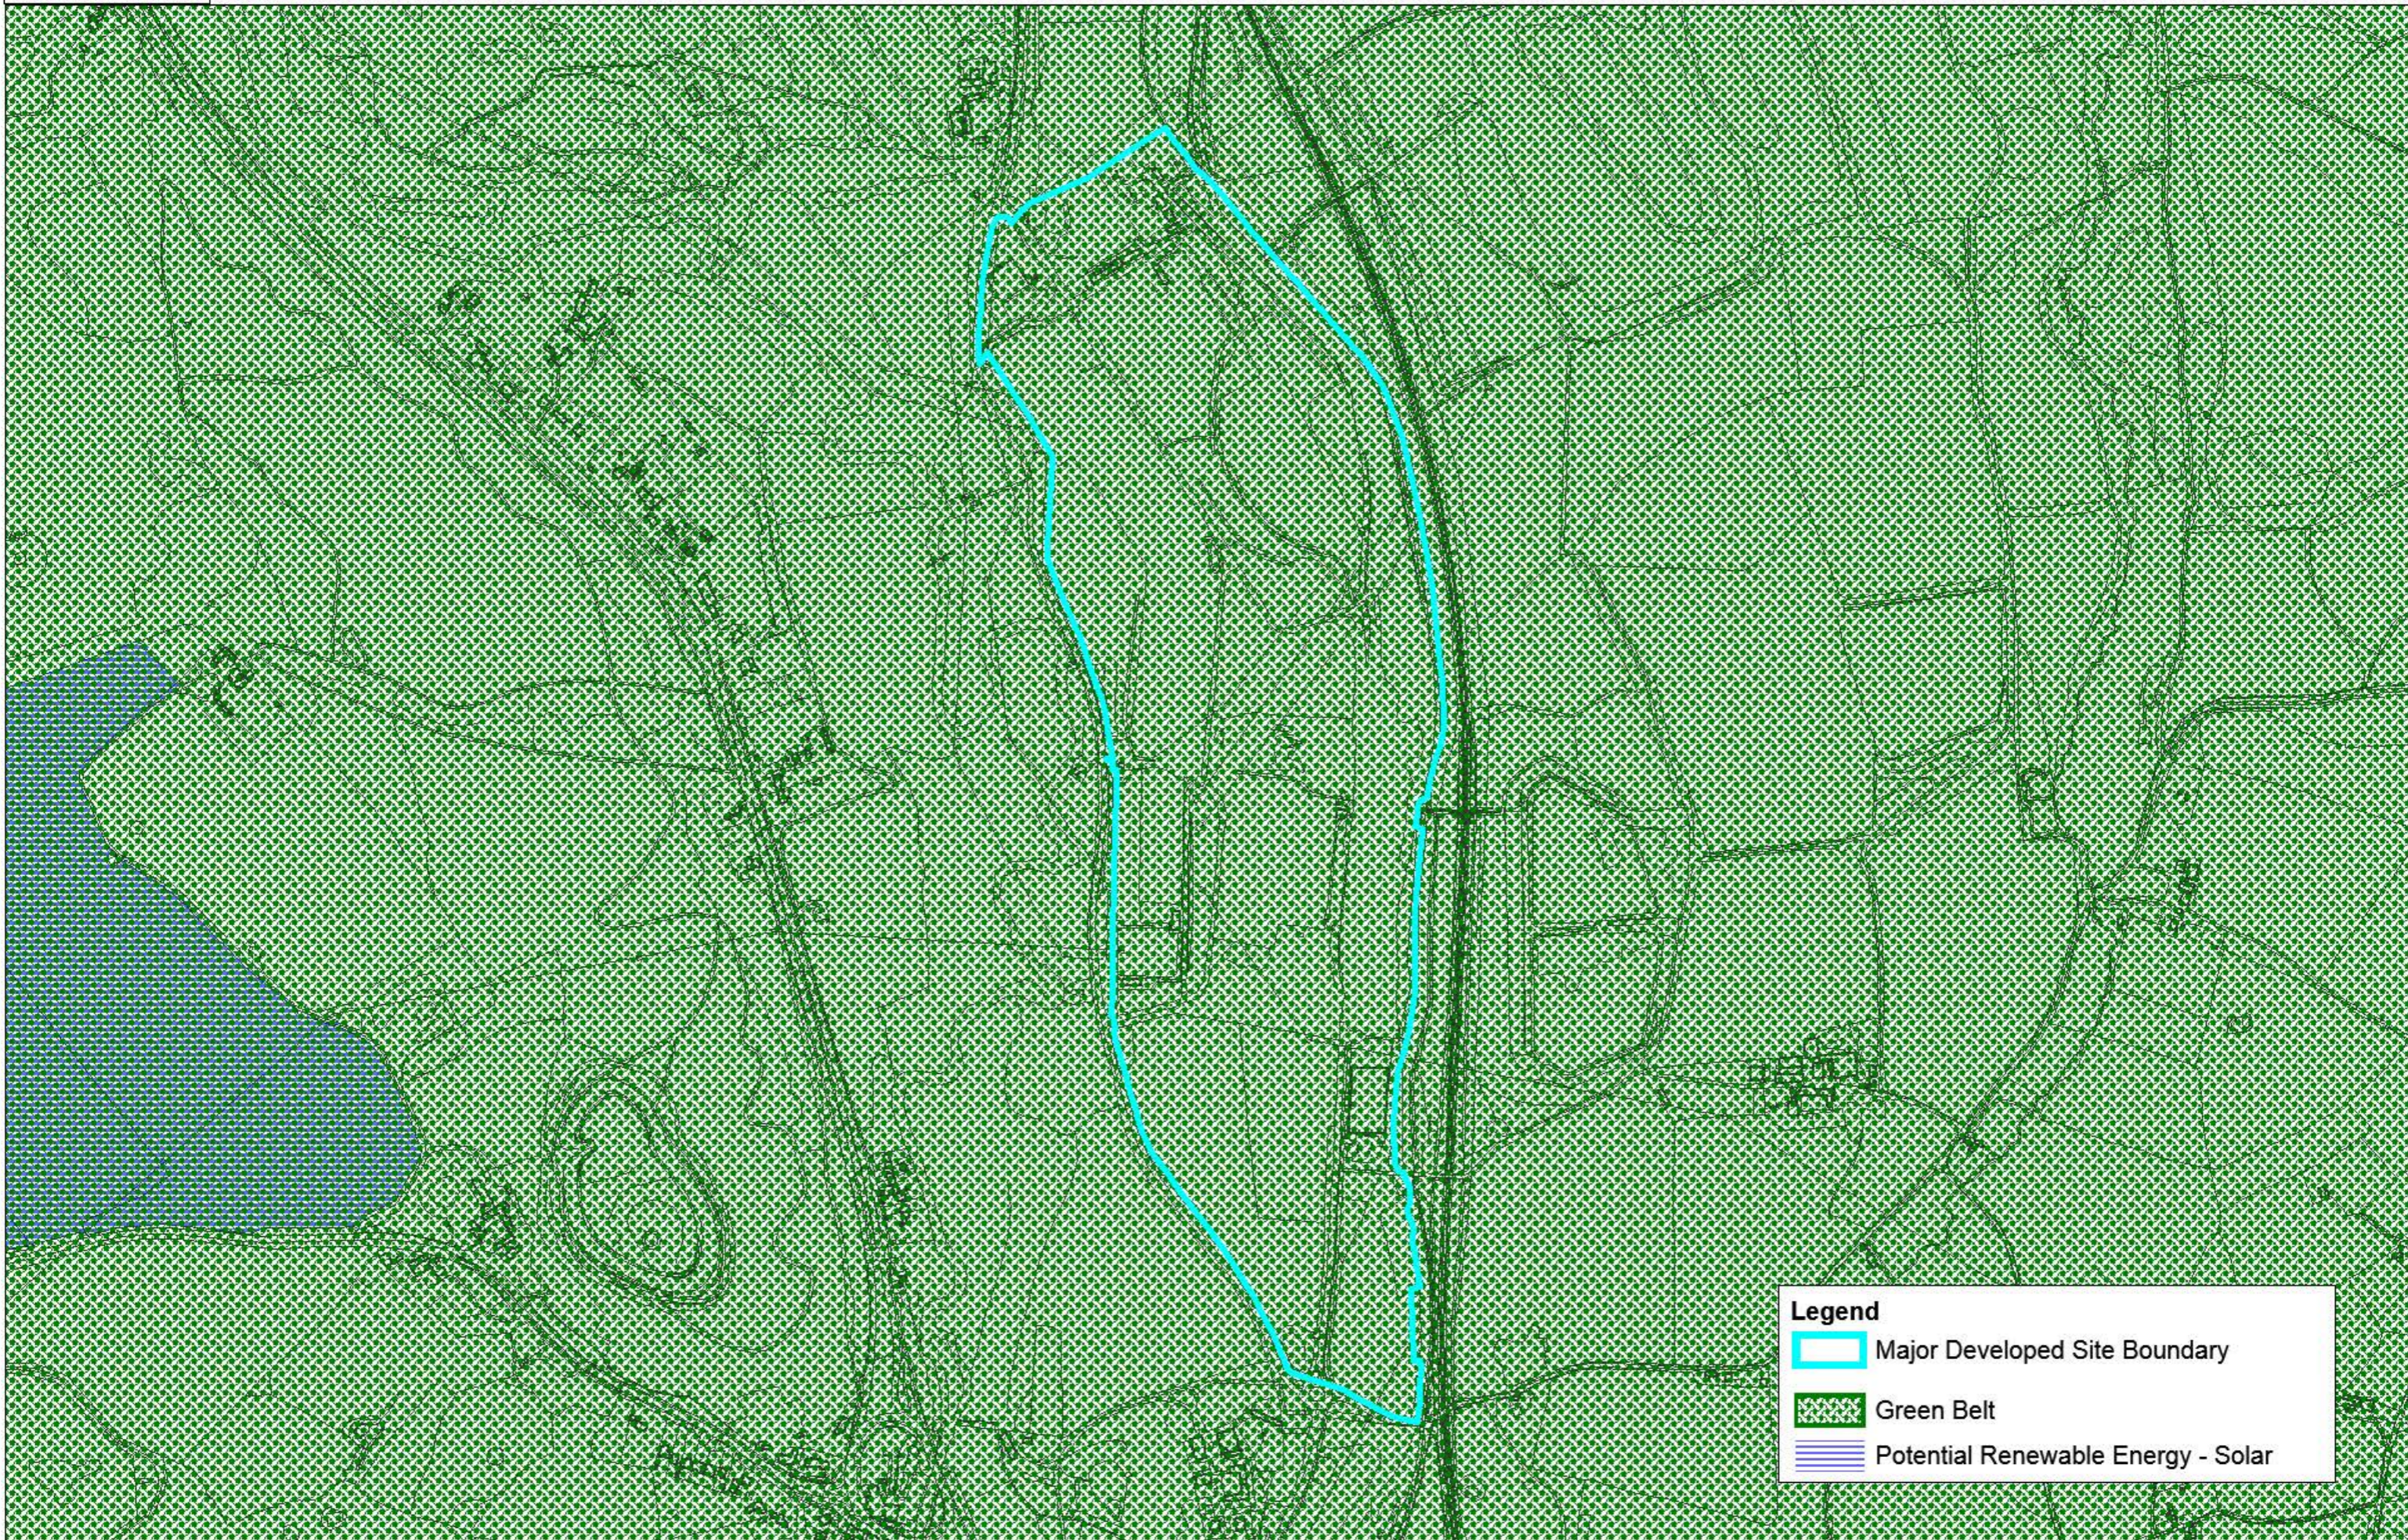

Major Developed Site within the North Staffordshire Green Belt - Hadleigh Park

Date: August 2022

Not to Scale

Legend

-  Major Developed Site Boundary
-  Settlement Boundary
-  Green Belt
-  Stafford Borough Boundary

Major Developed Site within the North Staffordshire Green Belt - Former Meaford Power Station

Legend

-  Major Developed Site Boundary
-  Green Belt
-  Potential Renewable Energy - Solar

Major Developed Site within the North Staffordshire Green Belt - Moorfields Recognised Industrial Estate

Legend

-  Recognised Industrial Estate Boundary
-  Major Developed Site Boundary
-  Green Belt