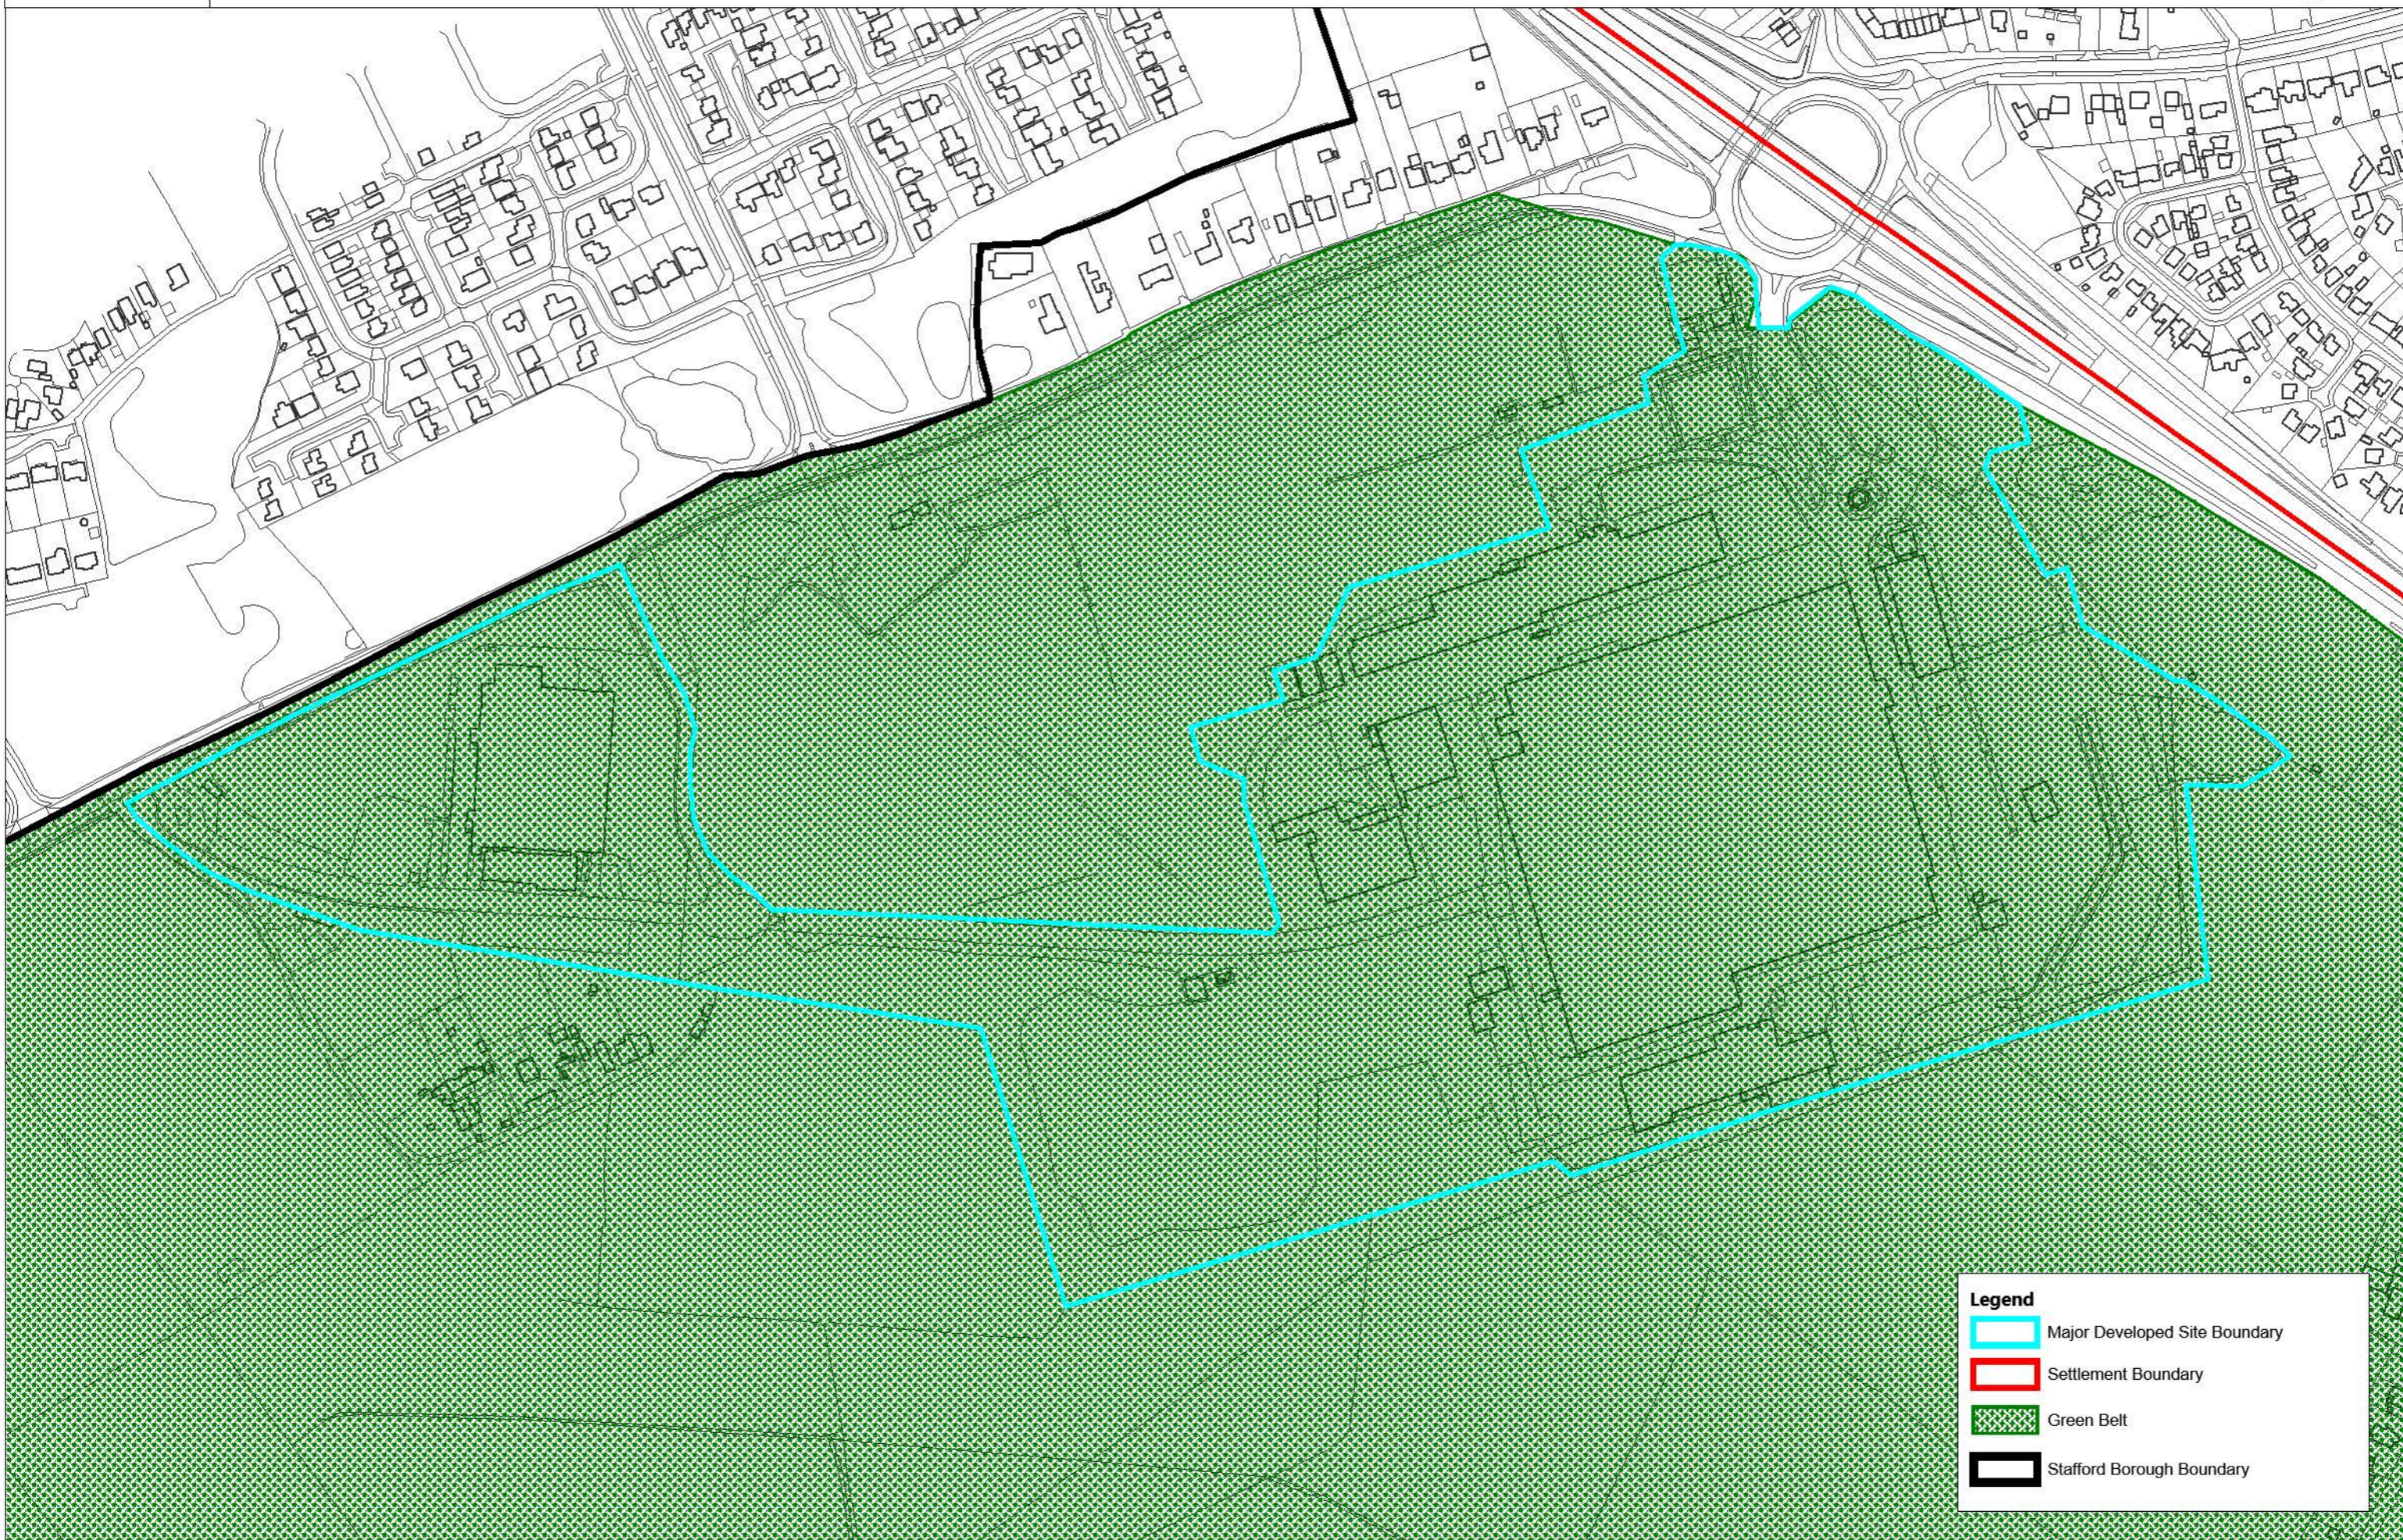

Major Developed Site within the North Staffordshire Green Belt - Hadleigh Park

Date: August 2022

Not to Scale

Legend

-  Major Developed Site Boundary
-  Settlement Boundary
-  Green Belt
-  Stafford Borough Boundary

Major Developed Site within the North Staffordshire Green Belt - Former Meaford Power Station

Legend

-  Major Developed Site Boundary
-  Green Belt
-  Potential Renewable Energy - Solar

Major Developed Site within the North Staffordshire Green Belt - Moorfields Recognised Industrial Estate

Legend

-  Recognised Industrial Estate Boundary
-  Major Developed Site Boundary
-  Green Belt