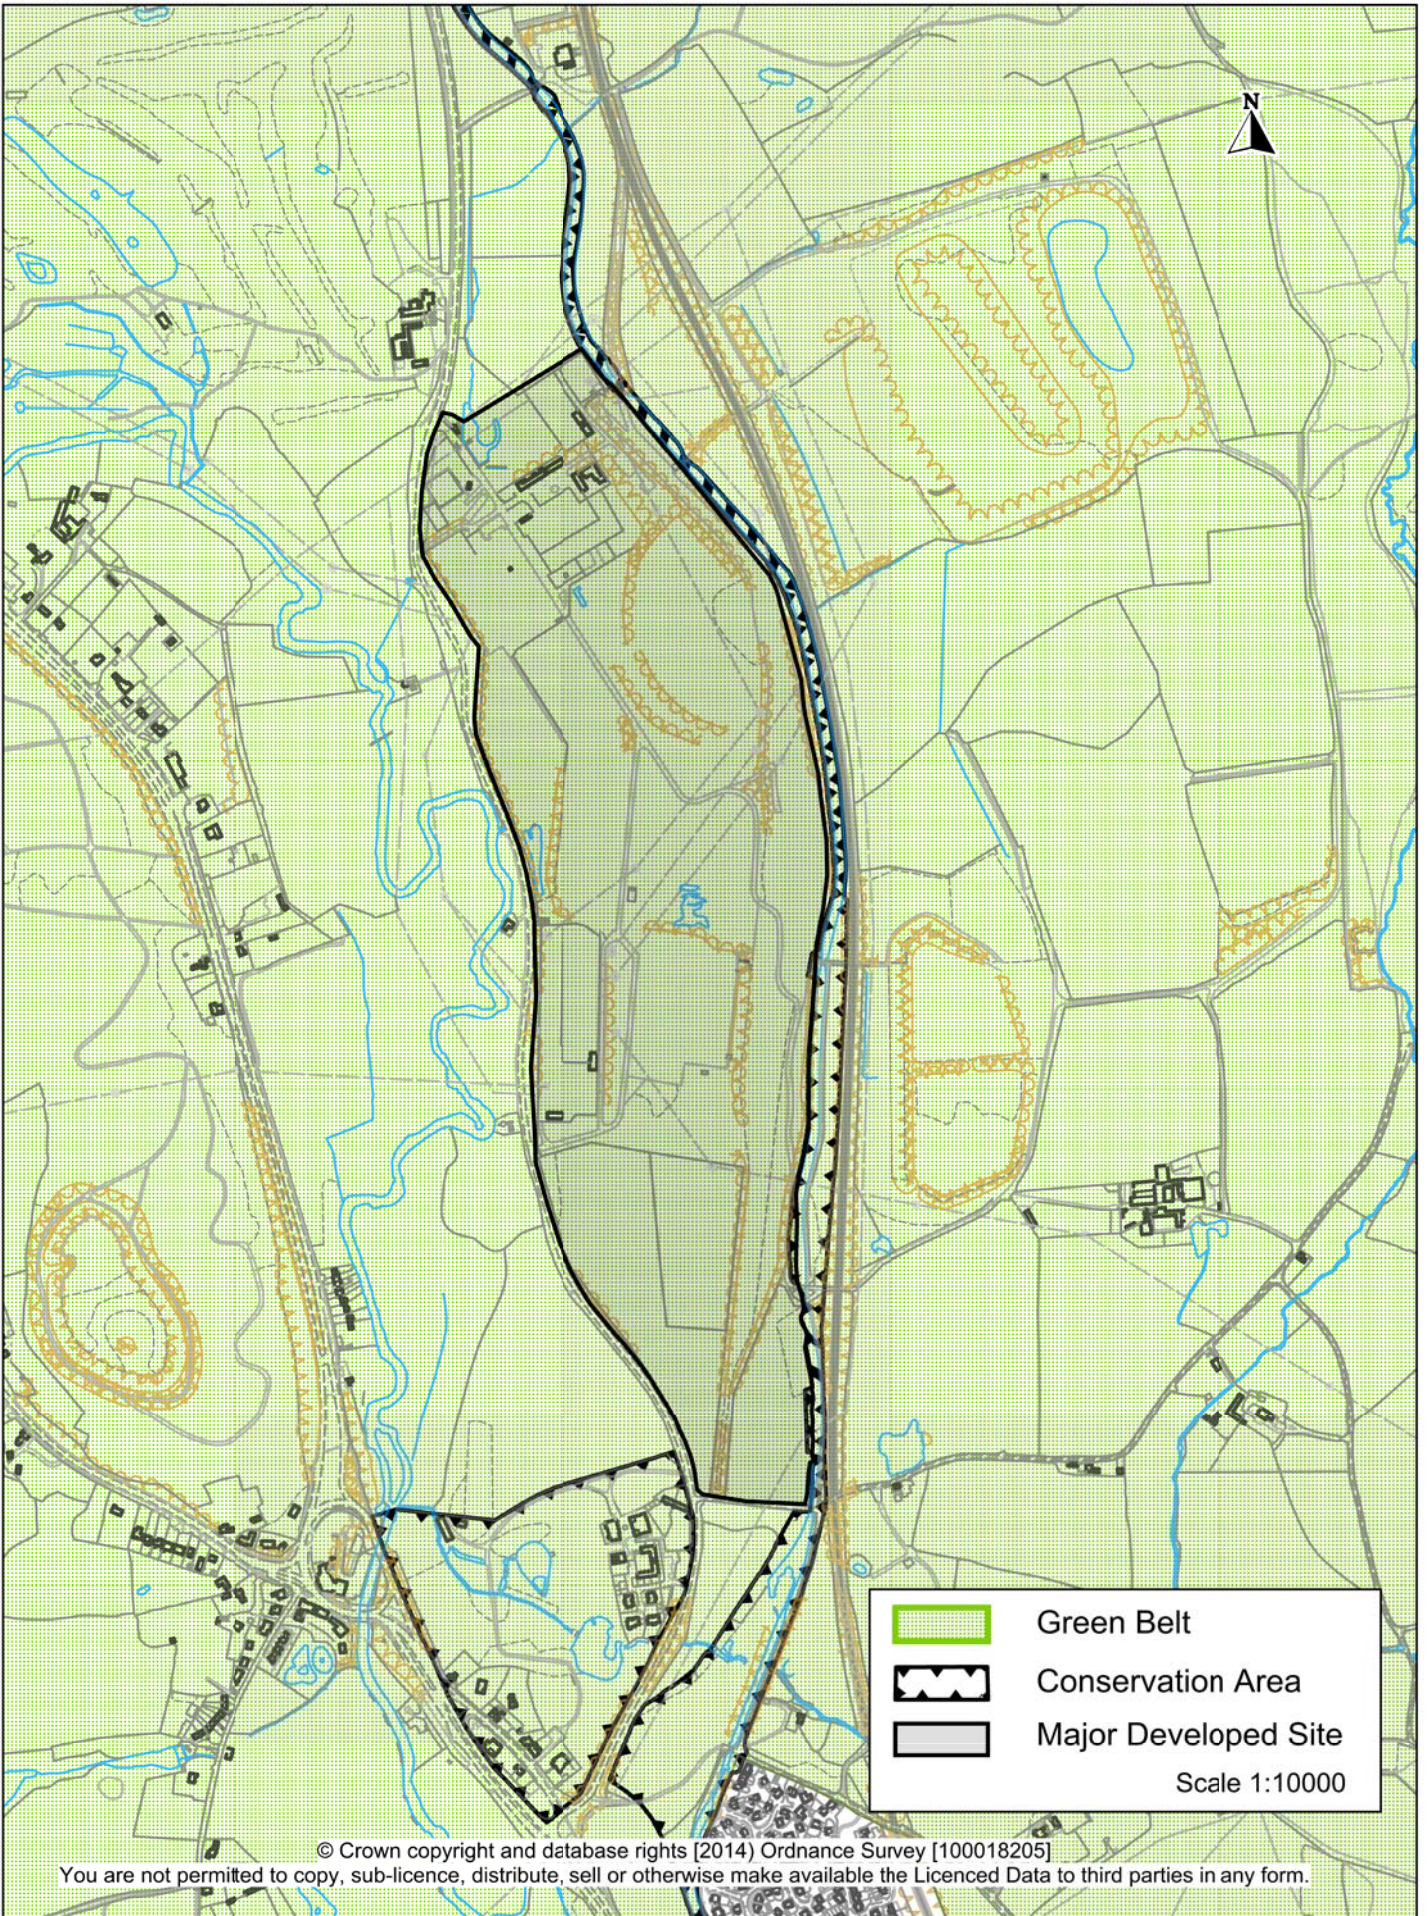

Major Developed Sites within North Staffs Green Belt Meaford

Inset Map 6

© Crown copyright and database rights [2014] Ordnance Survey [100018205]

You are not permitted to copy, sub-licence, distribute, sell or otherwise make available the Licenced Data to third parties in any form.