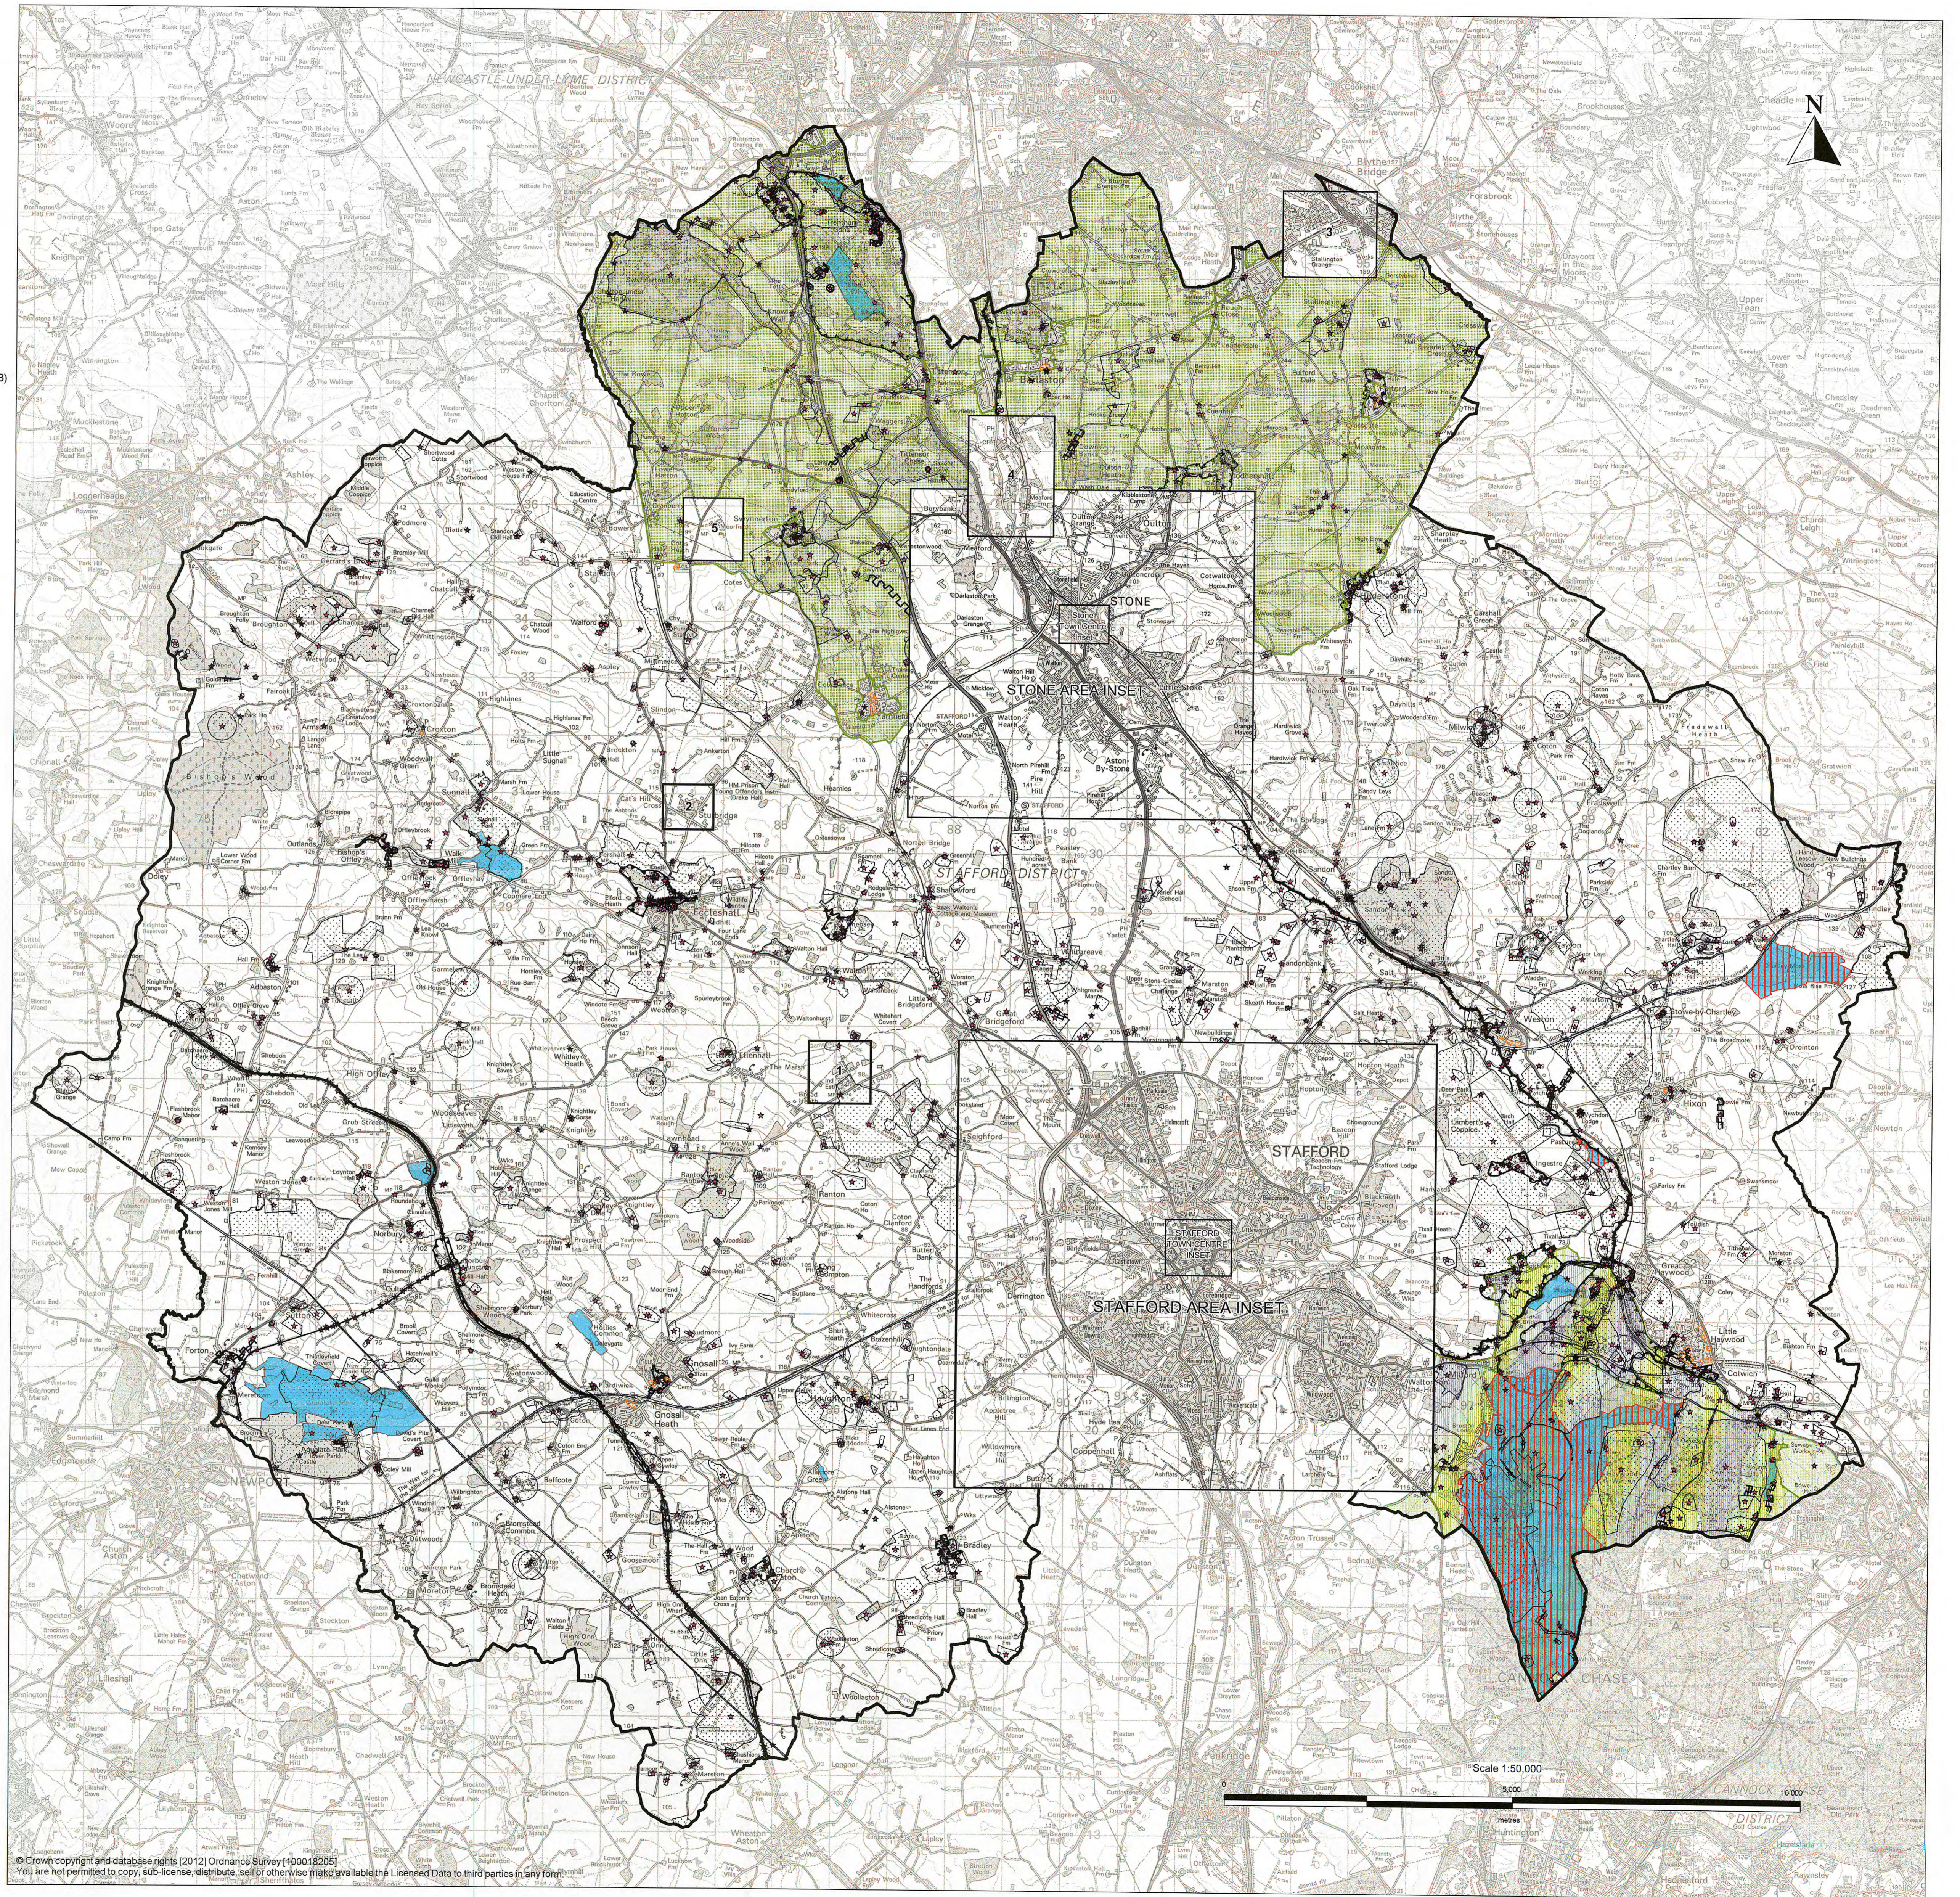

The Plan for Stafford Borough

Policies Map

-  Borough Boundary
-  Green Belt
-  Conservation Area Boundary
-  Sites of Special Scientific Interest (SSSI)
-  Green Infrastructure (GI)
-  Special Area of Conservation (SAC)
-  Cannock Chase Area of Outstanding Natural Beauty (AONB)
-  Staffordshire Historic Environment Record (HER)

Inset Maps

Inset No.	Map Title
1	Ladfordfields Industrial Estate
2	Raleigh Hall Industrial Estate
3	Hadleigh Park (Former Creda Works Ltd)
4	Former Meaford Power Station
5	Moorfields Industrial Estate

© Crown copyright and database rights (2012) Ordnance Survey (100019205)
 You are not permitted to copy, sub-license, distribute, sell or otherwise make available the Licensed Data to third parties in any form.